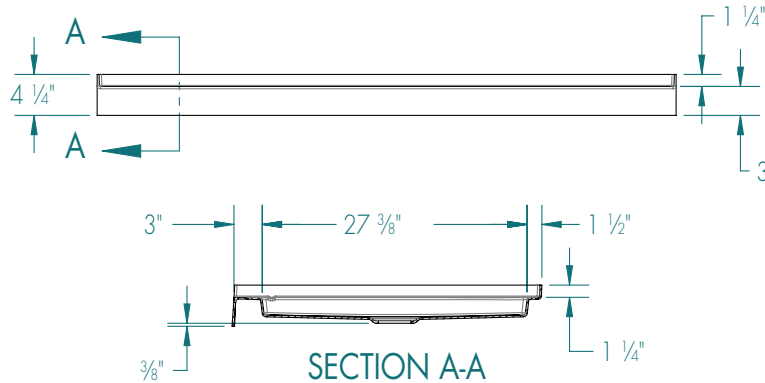

SB6032L/R – ICON SHOWER PANS

60 x 32 x 3 inches

FEATURES

- ArmorCore™ slip resistant, textured bottom
- Left or right hand drain
- Low 3" threshold
- Integrated weep holes
- Sloped threshold ensures water containment
- Pre-leveled legs, no mortar bed required
- Sleek minimalist design
- AcrylX™ applied acrylic surface
- Lifetime limited warranty

OPTIONS

- Brass drain assembly and cover

COLOR OPTIONS

Standard

White

PRAXIS

SB6032L/R

60 x 32 x 3
inches

Left-Hand drain shown

FEATURES Dimensional Tolerance $\pm 3/64$ ". Dimensions needed for site preparation should be measured from the unit. Manufacturer assumes no responsibility for preparatory work.

Model #	Material	Drain	Net Wt. lbs.	Pkg. Wt. lbs.
Shower Pan #SB6032L/R	AcrylX™	Left or Right Hand	69	—

DIMENSIONS

Specifications	inches
Width: Overall / Net	60
Depth: Overall / Net	32
Height: Overall / Net	4 1/4 / 3
Enclosure Opening	—
Skirt Height	3
Drain Rough-In (from Back Wall)	15 1/4
Drain Rough-In (from Side Wall)	8 1/2
Drain: Diameter / Clearance	3 3/8 / 3/8