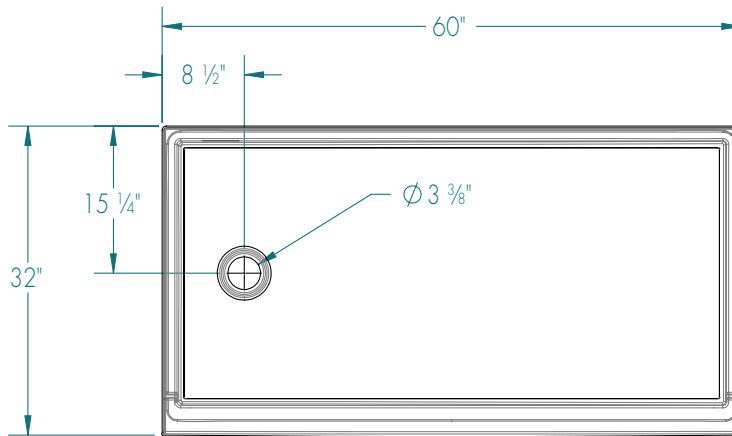

SB6032L/R – ICON SHOWER PANS

60 x 32 x 3 inches

FEATURES

- ArmorCore™ slip resistant, textured bottom
- Left or right hand drain
- Low 3" threshold
- Integrated weep holes
- Sloped threshold ensures water containment
- Pre-leveled legs, no mortar bed required
- Sleek minimalist design
- AcrylX™ applied acrylic surface
- Lifetime limited warranty

OPTIONS

- Brass drain assembly and cover

COLOR OPTIONS

Standard

White

PRAXIS

SB6032L/R

60 x 32 x 3
inches

Left-Hand drain shown

FEATURES Dimensional Tolerance $\pm 3/64$ ". Dimensions needed for site preparation should be measured from the unit. Manufacturer assumes no responsibility for preparatory work.

Model #	Material	Drain	Net Wt. lbs.	Pkg. Wt. lbs.
Shower Pan #SB6032L/R	AcrylX™	Left or Right Hand	69	—

DIMENSIONS

Specifications	inches
Width: Overall / Net	60
Depth: Overall / Net	32
Height: Overall / Net	4 1/4 / 3
Enclosure Opening	—
Skirt Height	3
Drain Rough-In (from Back Wall)	15 1/4
Drain Rough-In (from Side Wall)	8 1/2
Drain: Diameter / Clearance	3 3/8 / 3/8