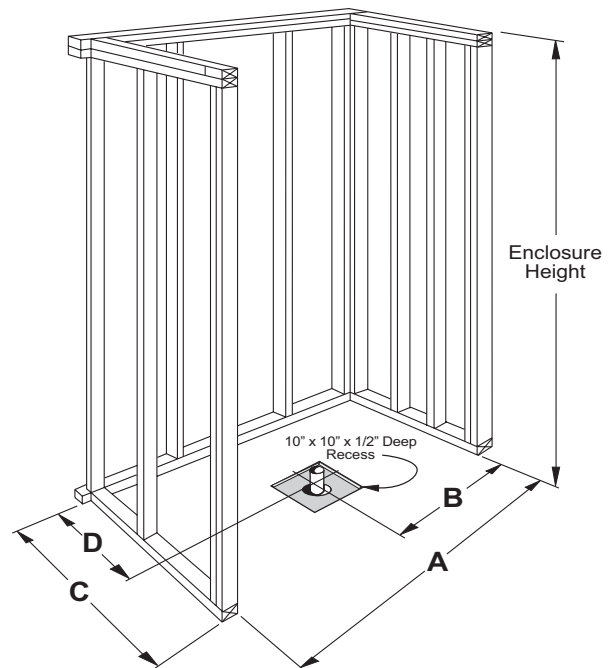

THERMAL CAST ACRYLIC shower bases

AB 4242 42" x 42" x 7.25"

Cast acrylic shower base with 6" easy-step threshold

HANDED center drain

WEIGHT 67

WARRANTY 5 year limited

CENTER DRAIN	A	B	C	D
AB 4242	42 1/4"	21 1/8"	42"	20 3/8"