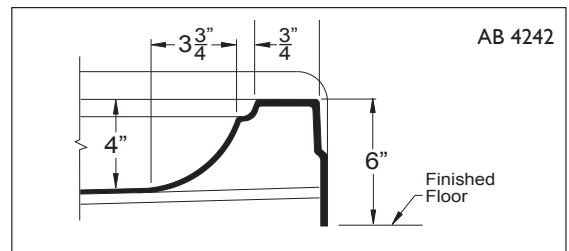

THERMAL CAST ACRYLIC shower bases

AB 4242 42" x 42" x 7.25"

Cast acrylic shower base with 6" easy-step threshold

HANDED center drain

WEIGHT 67

WARRANTY 5 year limited

CENTER DRAIN	A	B	C	D
AB 4242	42 1/4"	21 1/8"	42"	20 3/8"