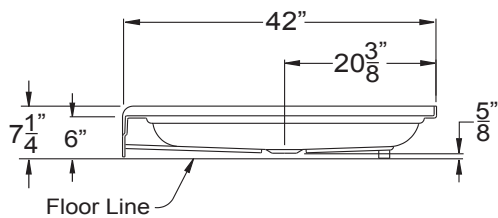

THERMAL CAST ACRYLIC shower bases

AB 4242 42" x 42" x 7.25"

Cast acrylic shower base with 6" easy-step threshold

HANDED center drain

WEIGHT 67

WARRANTY 5 year limited

CENTER DRAIN	A	B	C	D
AB 4242	42 1/4"	21 1/8"	42"	20 3/8"