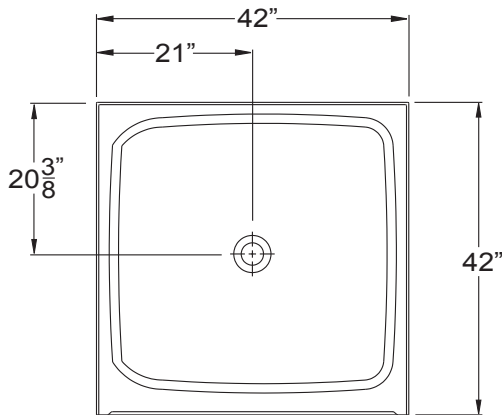

THERMAL CAST ACRYLIC shower bases

AB 4242 42" x 42" x 7.25"

Cast acrylic shower base with 6" easy-step threshold

HANDED center drain

WEIGHT 67

WARRANTY 5 year limited

CENTER DRAIN	A	B	C	D
AB 4242	42 1/4"	21 1/8"	42"	20 3/8"