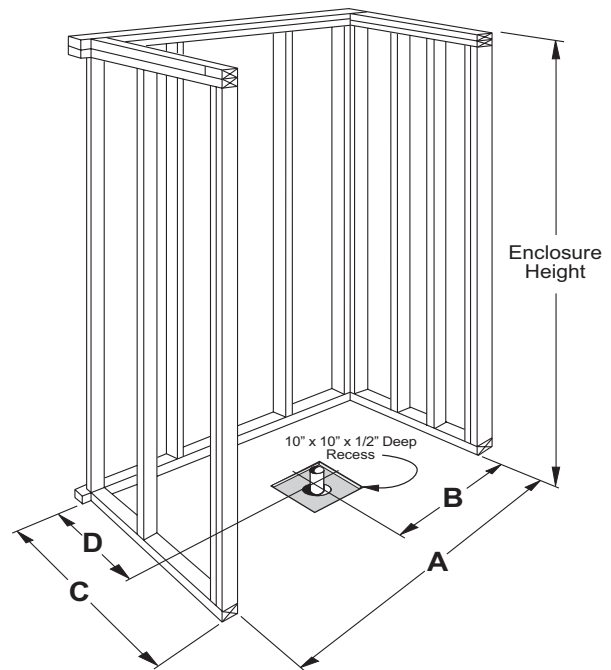

AB 4260 60" x 42" x 6.25"
 acrylic shower base with 4" easy-step threshold
 HANDED center drain
 WEIGHT 81
 WARRANTY 5 year limited

4" EasyStep™

CENTER DRAIN	A	B	C	D
AB 4260	60 1/4"	30 1/8"	42"	20 1/4"