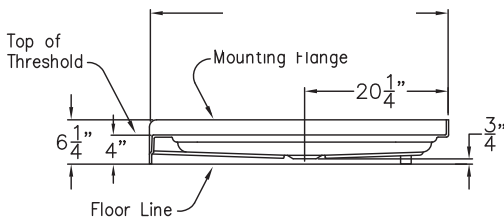

AB 4260 60" x 42" x 6.25"
 acrylic shower base with 4" easy-step threshold
 HANDED center drain
 WEIGHT 81
 WARRANTY 5 year limited

4" EasyStep™

CENTER DRAIN	A	B	C	D
AB 4260	60 1/4"	30 1/8"	42"	20 1/4"