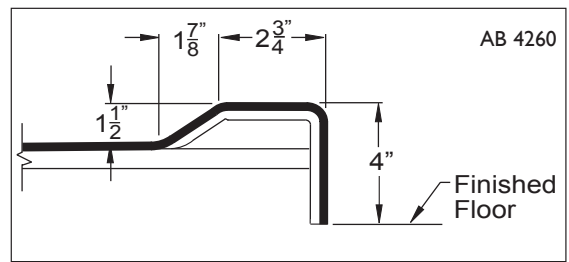

AB 4260 60" x 42" x 6.25"
 acrylic shower base with 4" easy-step threshold
 HANDED center drain
 WEIGHT 81
 WARRANTY 5 year limited

4" EasyStep™

CENTER DRAIN	A	B	C	D
AB 4260	60 1/4"	30 1/8"	42"	20 1/4"