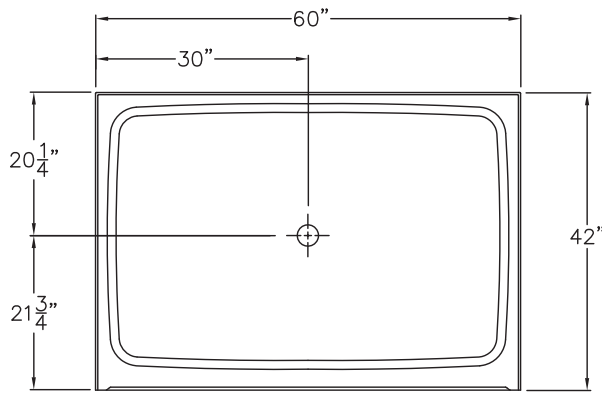

AB 4260 60" x 42" x 6.25"
 acrylic shower base with 4" easy-step threshold
 HANDED center drain
 WEIGHT 81
 WARRANTY 5 year limited

4" EasyStep™

CENTER DRAIN	A	B	C	D
AB 4260	60 1/4"	30 1/8"	42"	20 1/4"