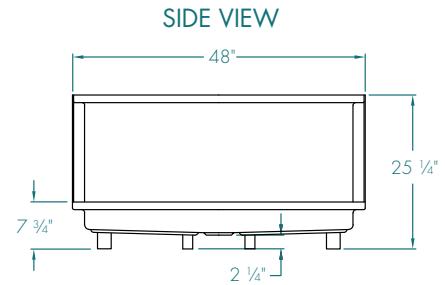

G 9648 SH IS – SHOWER PAN

96 x 48 x 25 1/4 inches

FEATURES

- Shower pan
- Slip-resistant textured bottom
- Integral seat
- Center drain
- Extended tiling flange (4T)
- AcrylX™ applied acrylic surface
- Lifetime limited warranty

OPTIONS

- Brass drain assembly and cover

COLOR OPTIONS

Standard

Biscuit
Bone
White

PRAXIS

G 9648 SH IS

96 x 48 x 25 1/4
inches

DIMENSIONS

Specifications	inches
Width: Overall / Net	96
Depth: Overall / Net	48
Height: Overall / Net	25 1/4 / 24
Enclosure Opening	—
Skirt Height	7 3/4
Drain Rough-In (from Back Wall)	24
Drain Rough-In (from Side Wall)	39 3/8
Drain: Diameter / Clearance	3 1/4 / 2 1/4

FRAMING DIMENSIONS inches

Type	D Depth	W Width	H Height	A	B	C
Alcove	48	96	—	Box Out	39 3/8	24