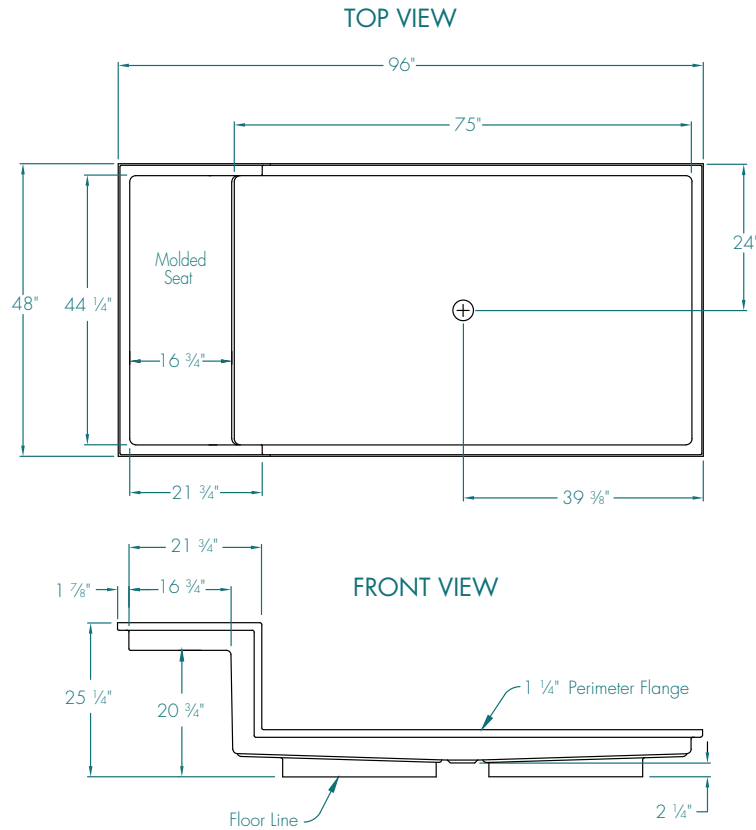

G 9648 SH IS – SHOWER PAN

96 x 48 x 25 1/4 inches

FEATURES

- Shower pan
- Slip-resistant textured bottom
- Integral seat
- Center drain
- Extended tiling flange (4T)
- AcrylX™ applied acrylic surface
- Lifetime limited warranty

OPTIONS

- Brass drain assembly and cover

COLOR OPTIONS

Standard

Biscuit
Bone
White

PRAXIS

G 9648 SH IS

96 x 48 x 25 1/4
inches

DIMENSIONS

Specifications	inches
Width: Overall / Net	96
Depth: Overall / Net	48
Height: Overall / Net	25 1/4 / 24
Enclosure Opening	—
Skirt Height	7 3/4
Drain Rough-In (from Back Wall)	24
Drain Rough-In (from Side Wall)	39 3/8
Drain: Diameter / Clearance	3 1/4 / 2 1/4

FRAMING DIMENSIONS inches

Type	D Depth	W Width	H Height	A	B	C
Alcove	48	96	—	Box Out	39 3/8	24