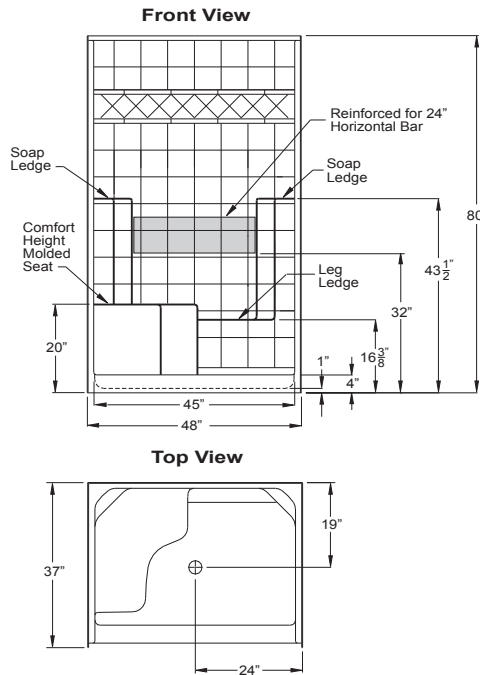

THE CHOOSE HOME COLLECTION
product sheet

CHM 3648 SH

48" x 37" x 80"

Enclosure: up to 45" x 74"

Threshold: 4" EasyStep™

FEATURES

FINISH	PRODUCT	PIECES	WALL
solid surface or AcrylX™ applied acrylic	reinforced shower	one	diamond texture

OPTIONS

WHIRLPOOL	SOLID SURFACE COLOR	AcrylX™ COLOR	ACCESSORIES
no	cotton seed, almond, beach	white, bone, biscuit	drain, comfort bar, decorative bar

TECHNICAL INFORMATION

WT	LOAD FACTOR	HANDED BY	CODES	WARRANTY
160	1	seat left or right	ANSI 124.2, UPC, NAHB, CSA	lifetime limited - solid surface lifetime limited - AcrylX™

Due to the nature of the materials, dimensions may vary +/- 1/2".

Diamond
Texture Wall

AVAILABILITY

Extended Lead Time Standard Lead Time

CUSTOMER SERVICE 800.443.7269

435 Industrial Road | Savannah, TN 38372 | Fax 731.925.4290 | www.praxiscompanies.com