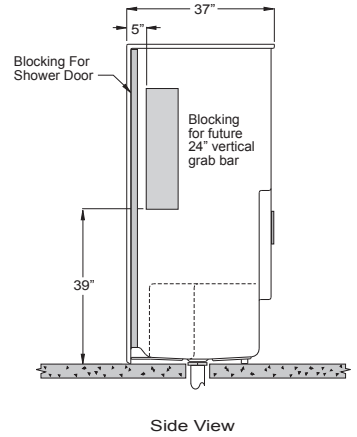

THE CHOOSE HOME COLLECTION
product sheet

CHM 3648 SH

48" x 37" x 80"

Enclosure: up to 45" x 74"

Threshold: 4" EasyStep™

FEATURES

FINISH	PRODUCT	PIECES	WALL
solid surface or AcrylX™ applied acrylic	reinforced shower	one	diamond texture

OPTIONS

WHIRLPOOL	SOLID SURFACE COLOR	AcrylX™ COLOR	ACCESSORIES
no	cotton seed, almond, beach	white, bone, biscuit	drain, comfort bar, decorative bar

TECHNICAL INFORMATION

WT	LOAD FACTOR	HANDED BY	CODES	WARRANTY
160	1	seat left or right	ANSI 124.2, UPC, NAHB, CSA	lifetime limited - solid surface lifetime limited - AcrylX™