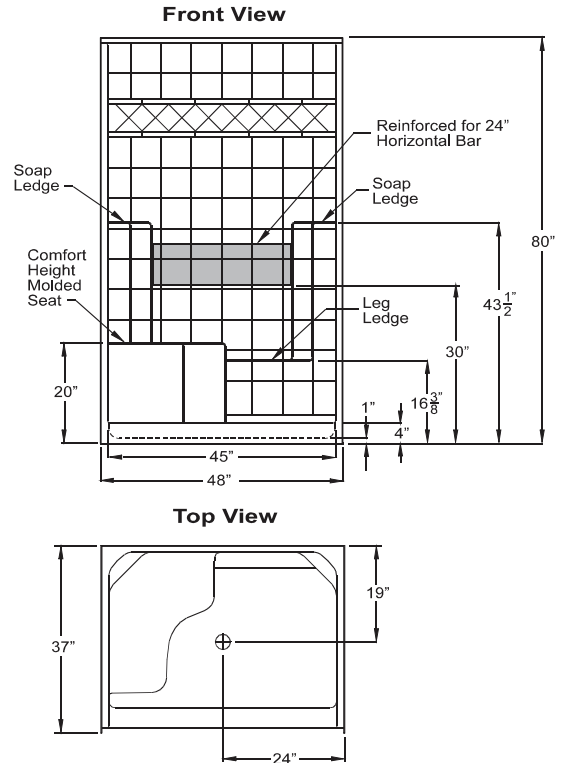

THE CHOOSE HOME COLLECTION
product sheet

CHM 3648 SH IS 3P

48" x 37" x 79.5"

Enclosure: up to 45" x 74"

Threshold: 4" EasyStep™

FEATURES

FINISH	PRODUCT	PIECES	WALL
solid surface or AcrylX™ applied acrylic	reinforced shower	three	diamond texture

OPTIONS

WHIRLPOOL	SOLID SURFACE COLOR	AcrylX™ COLOR	ACCESSORIES
no	cotton seed, almond, beach	white, bone, biscuit	drain, comfort bar, decorative bar

TECHNICAL INFORMATION

WT	LOAD FACTOR	HANDED BY	CODES	WARRANTY
160	0.95	seat left or right	ANSI I24.2, UPC, NAHB, CSA	lifetime limited - solid surface lifetime limited - AcrylX™

Due to the nature of the materials, dimensions may vary +/- 1/2".

Diamond
Texture Wall

Multi-Piece
Unit

AVAILABILITY

■ Extended Lead Time ■ Standard Lead Time

CUSTOMER SERVICE 800.443.7269

435 Industrial Road | Savannah, TN 38372 | Fax 731.925.4290 | www.praxiscompanies.com