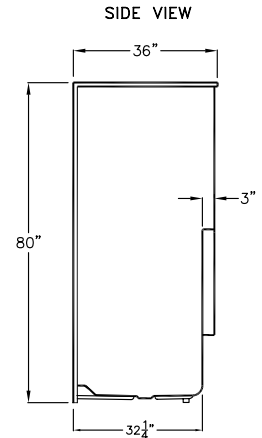

## M 4236 SH Tile

42" x 36" x 80"

Enclosure: up to 38" x 77.25"