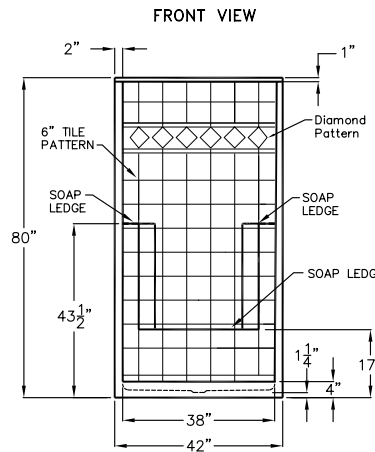

## M 4236 SH Tile

42" x 36" x 80"

Enclosure: up to 38" x 77.25"