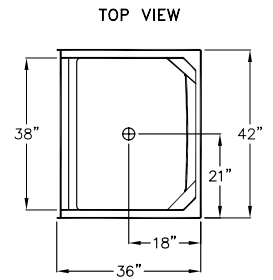

## M 4236 SH Tile

42" x 36" x 80"

Enclosure: up to 38" x 77.25"