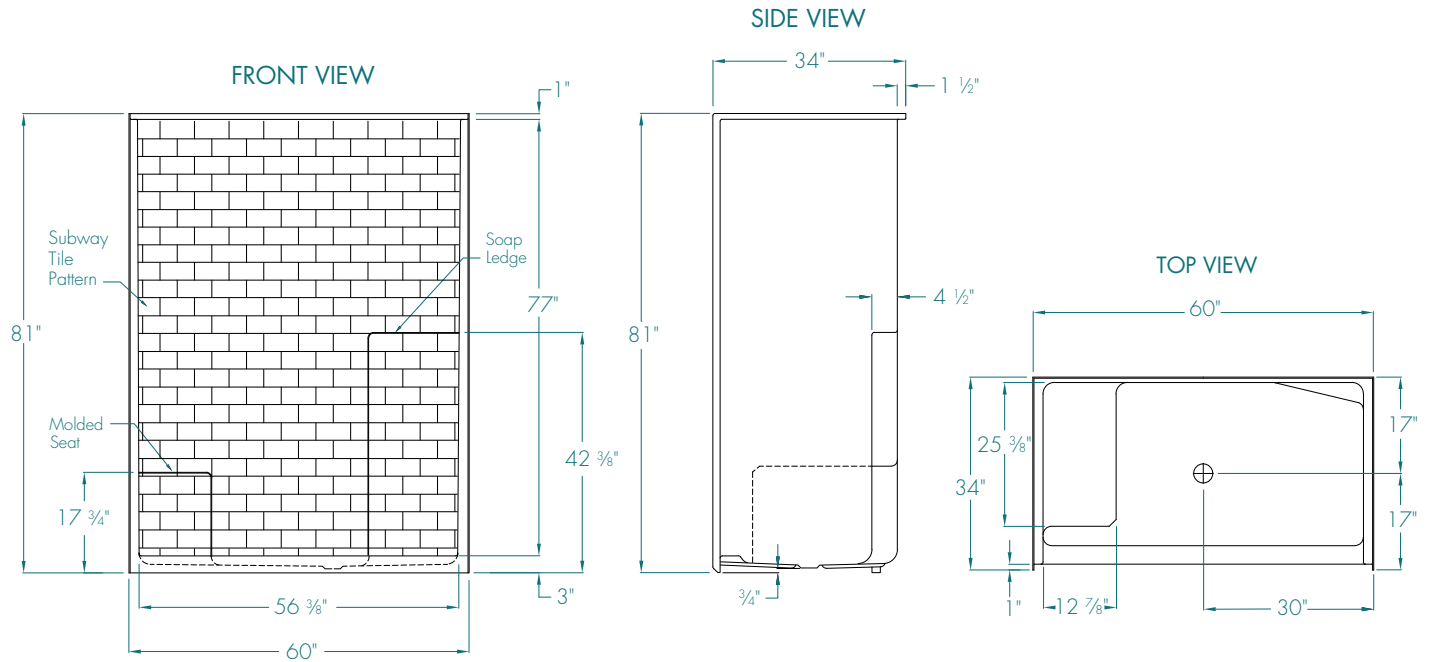

G I6034 SH IS ST

60 x 34 x 81 inches

FEATURES

- Shower stall
- Subway tile
- Molded seat (Left or right hand)
- Molded toiletry shelf
- Low 3" threshold
- Slip-resistant textured bottom
- Center drain
- AcrylX™ applied acrylic surface
- Lifetime limited warranty

OPTIONS

- Grab bar reinforcement
- Factory installed assisted care grab bars
- Brass shower drain

COLOR OPTIONS

Standard

Biscuit
Bone
White

G I6034 SH IS ST

60 x 34 x 81 inches

FEATURES lbs Dimensional Tolerance $\pm 3/8"$. Dimensions needed for site preparation should be measured from the unit. Manufacturer assumes no responsibility for preparatory work.

Model #	Material	Wall Finish	Pieces	Drain	Seat	Net Wt. lbs.	Pkg. Wt. lbs.
Shower #GI6034SHISST	AcrylX™	Subway Tile	1	Center	1 seat (LH or RH)	142	147

DIMENSIONS

Specifications	inches
Width: Overall / Net	60 / 56 3/8
Depth: Overall / Net	34 / 33
Height: Overall / Net	81 / 80
Enclosure Opening	56 3/8
Skirt Height	3
Drain Rough-In (from Back Wall)	17
Drain Rough-In (from Side Wall)	30
Drain: Diameter / Clearance	3 1/4 / 3/4

FRAMING DIMENSIONS inches

Type	D Depth	W Width	H Height	A	B	C
Alcove	34	60	-	Box Out	30	17