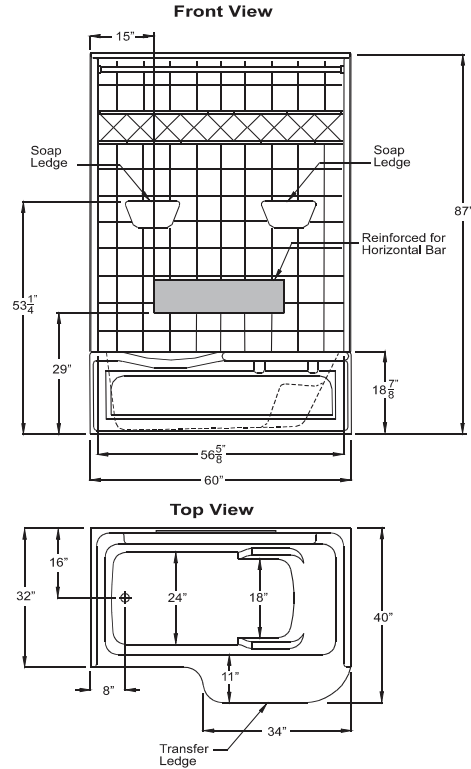

THE CHOOSE HOME COLLECTION  
product sheet

**CHA 6034 TS**

60" x 32" x 87"

Enclosure: n/a

**FEATURES**

FINISH \_\_\_\_\_ PRODUCT \_\_\_\_\_ PIECES \_\_\_\_\_ WALL \_\_\_\_\_  
 solid surface or AcrylX™ applied acrylic reinforced tub shower two diamond texture acrylic tub

\* Shower surround is available in solid surface or AcrylX™ Tub is available in white acrylic only. Due to the nature of the materials, dimensions may vary +/- 1/2".

Diamond Texture Wall

Multi-Piece Unit