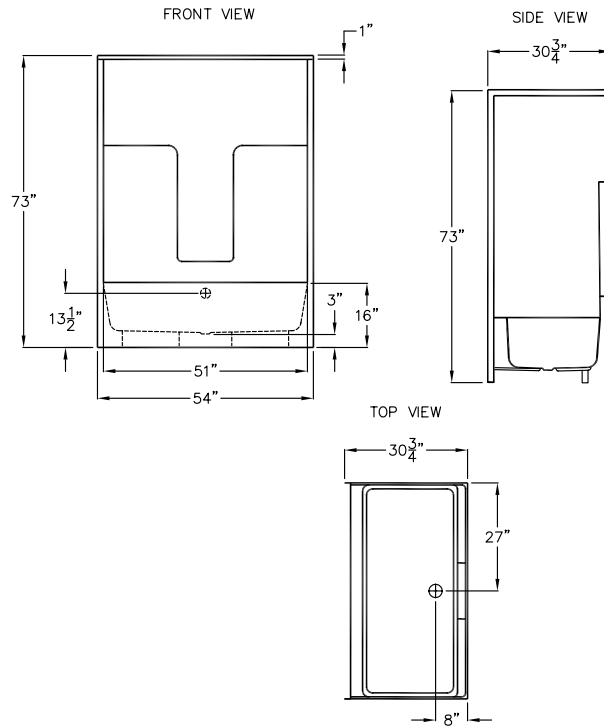

G 5430 TS

54" x 30.75" x 73"
Enclosure: up to 51" x 55"

FEATURES

FINISH	PRODUCT	PIECES	WALL
AcryIX™ Applied Acrylic	Tub Shower	One	Smooth

Due to the nature of the materials, dimensions may vary +/- 0.5".

OPTIONS

WHIRLPOOL	AcryIX™ COLORS	SOLID SURFACE COLORS	ACCESSORIES
Yes	White, Bone, Biscuit	Solids or Naturals	Drain

TECHNICAL INFORMATION

WT	LOAD FACTOR	HANDED BY	CODES
120	0.75	Center Drain	ANSI I24.1, UPC

WARRANTY