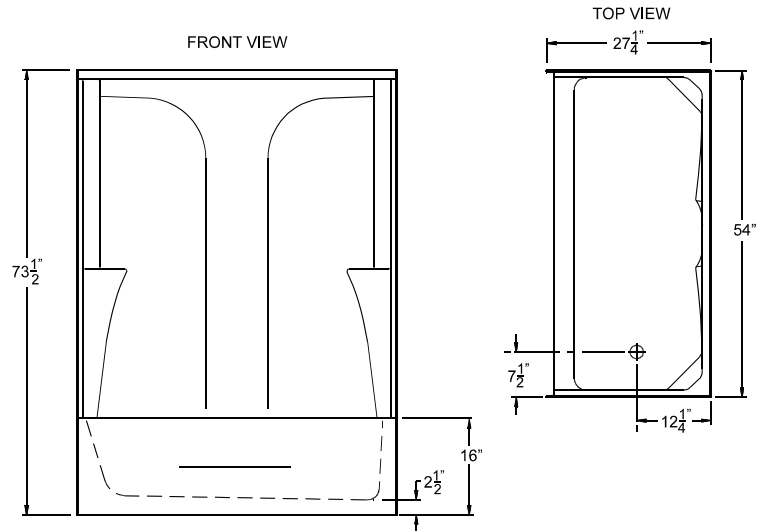

G 5494 TS 2P

54" x 27.25" x 73.5"

Enclosure: up to 50.625" x 55"

FEATURES

FINISH	PRODUCT	PIECES	WALL
AcryIX™ Applied Acrylic	Tub Shower	Three	Smooth

Due to the nature of the materials, dimensions may vary +/- 0.5".

OPTIONS

WHIRLPOOL	AcryIX™ COLORS	SOLID SURFACE COLORS	ACCESSORIES
No	White, Bone, Biscuit	Solids or Naturals	Drain

TECHNICAL INFORMATION

WT	LOAD FACTOR	HANDED BY	CODES
120	I	Drain L R	ANSI I24.1, UPC

WARRANTY