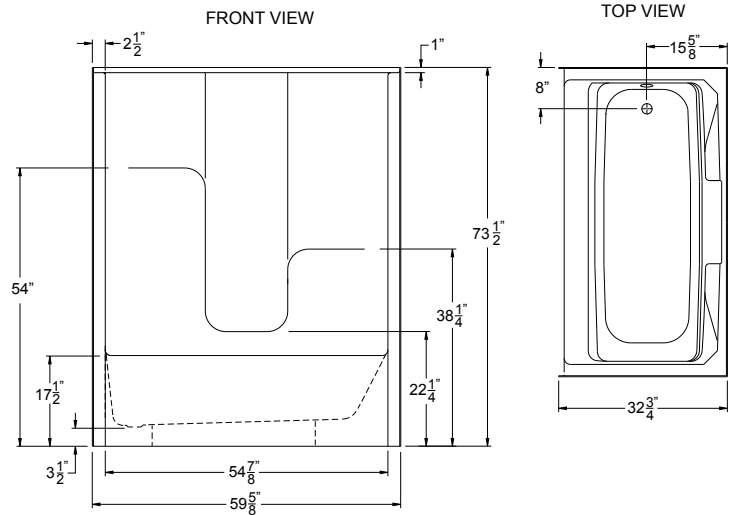

G 6004 TS

60" x 32" x 72.5"

Enclosure: up to 54.625" x 54.25"

FEATURES

FINISH	PRODUCT	PIECES	WALL
AcryIX™ Applied Acrylic	Tub Shower	One	Smooth

Due to the nature of the materials, dimensions may vary +/- 0.5".

OPTIONS

WHIRLPOOL	AcryIX™ COLORS	SOLID SURFACE COLORS	ACCESSORIES
N/A	White, Bone, Biscuit	Solids or Naturals	Drain

TECHNICAL INFORMATION

WT	LOAD FACTOR	HANDED BY	CODES
131	0.9	Drain L R	ANSI I24.1, UPC

WARRANTY