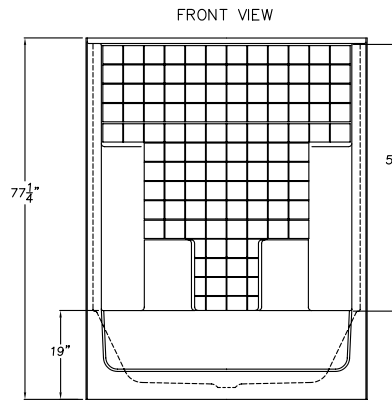

G 6042 TS CD Tile

60" x 43.25" x 77.25"

Enclosure: up to 53.25" x 57"

FEATURES

FINISH	PRODUCT	PIECES	WALL
AcryIX™ Applied Acrylic	Tub Shower	One	Simulated Tile

Due to the nature of the materials, dimensions may vary +/- 0.5".

OPTIONS

WHIRLPOOL	AcryIX™ COLORS	SOLID SURFACE COLORS	ACCESSORIES
Yes	White, Bone, Biscuit	Solids or Naturals	Drain

TECHNICAL INFORMATION

WT	LOAD FACTOR	HANDED BY	CODES
155	1.7	Center Drain	ANSI 124.1, UPC