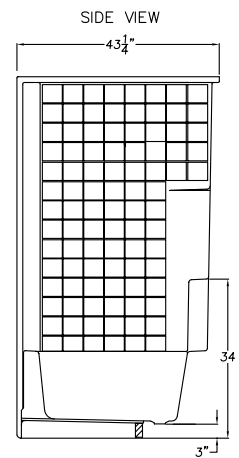

G 6042 TS CD Tile

60" x 43.25" x 77.25"

Enclosure: up to 53.25" x 57"

FEATURES

FINISH	PRODUCT	PIECES	WALL
AcryIX™ Applied Acrylic	Tub Shower	One	Simulated Tile

Due to the nature of the materials, dimensions may vary +/- 0.5".

OPTIONS

WHIRLPOOL	AcryIX™ COLORS	SOLID SURFACE COLORS	ACCESSORIES
Yes	White, Bone, Biscuit	Solids or Naturals	Drain

TECHNICAL INFORMATION

WT	LOAD FACTOR	HANDED BY	CODES
155	1.7	Center Drain	ANSI 124.1, UPC