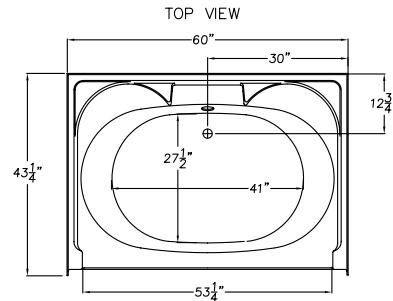

G 6042 TS CD Tile

60" x 43.25" x 77.25"

Enclosure: up to 53.25" x 57"

FEATURES

FINISH	PRODUCT	PIECES	WALL
AcryIX™ Applied Acrylic	Tub Shower	One	Simulated Tile

Due to the nature of the materials, dimensions may vary +/- 0.5".

OPTIONS

WHIRLPOOL	AcryIX™ COLORS	SOLID SURFACE COLORS	ACCESSORIES
Yes	White, Bone, Biscuit	Solids or Naturals	Drain

TECHNICAL INFORMATION

WT	LOAD FACTOR	HANDED BY	CODES
155	1.7	Center Drain	ANSI 124.1, UPC