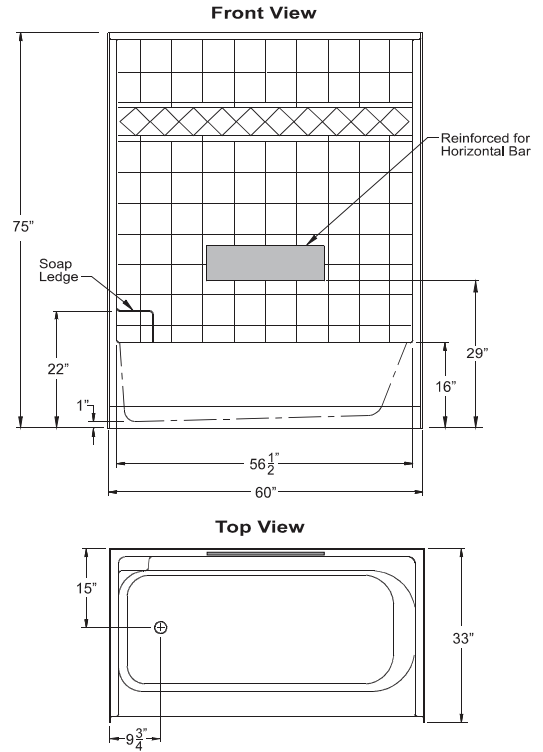

THE CHOOSE HOME COLLECTION
product sheet

CHM 6032 TS

60" x 33" x 76.5"

Enclosure: n/a

1" Above the floor rough

FEATURES

<u>FINISH</u>	<u>PRODUCT</u>	<u>PIECES</u>	<u>WALL</u>
solid surface or AcrylX™ applied acrylic	reinforced tub shower	one	diamond texture

OPTIONS

<u>WHIRLPOOL</u>	<u>SOLID SURFACE COLOR</u>	<u>AcrylX™ COLOR</u>	<u>ACCESSORIES</u>
yes	cotton seed, almond, beach	white, bone, biscuit	drain, comfort bar, decorative bar

TECHNICAL INFORMATION

<u>WT</u>	<u>LOAD FACTOR</u>	<u>HANDED BY</u>	<u>CODES</u>	<u>WARRANTY</u>
150	1	drain left or right	ANSI 124.1, UPC, NAHB, CSA	lifetime limited - solid surface lifetime limited - AcrylX™