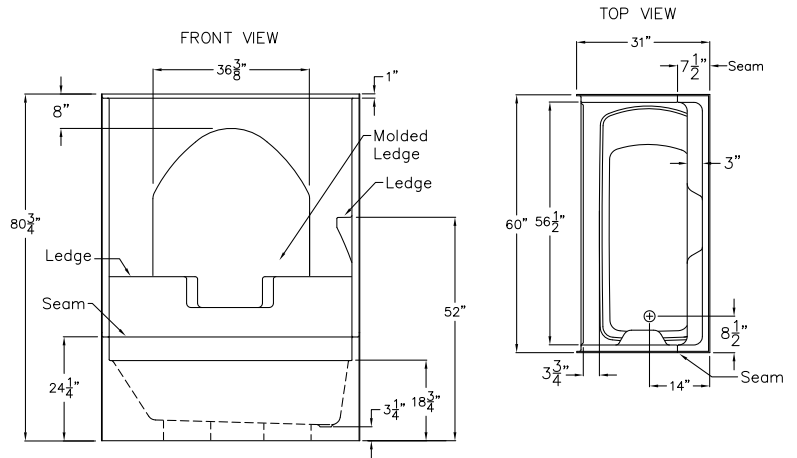

**G 3060 TS 4P**

60" x 31" x 80.75"

Enclosure: up to 56.5" x 61"

**FEATURES**

FINISH	PRODUCT	PIECES	WALL
AcryIX™ Applied Acrylic	Tub Shower	Four	Smooth

*Due to the nature of the materials, dimensions may vary +/- 0.5".*

**OPTIONS**

WHIRLPOOL	AcryIX™ COLORS	ACCESSORIES
Yes	White, Bone, Biscuit	Drain

**TECHNICAL INFORMATION**

WT	LOAD FACTOR	HANDED BY	CODES
140	1.25	Drain L R	ANSI 124.1, UPC

**WARRANTY**

AcryIX™ Applied Acrylic - Lifetime Limited