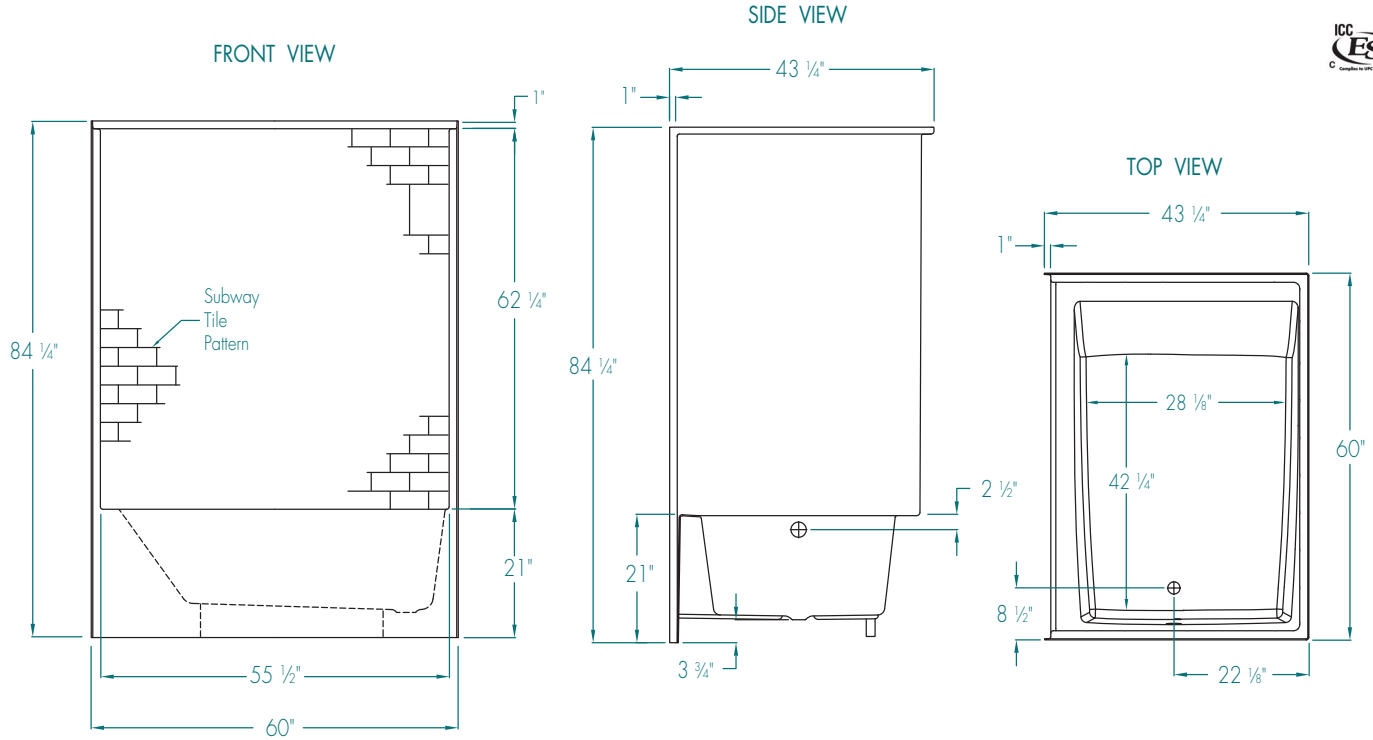

G 6042 TS STM

60 x 43 1/4 x 84 1/4 inches

FEATURES

- Tub-shower
- Subway tile finish
- Above-floor rough
- Ergonomic backrest
- Slip-resistant textured bottom
- Left or right hand drain
- AcrylX™ applied acrylic surface
- Lifetime limited warranty

OPTIONS

- Grab bar reinforcement
- Factory installed assisted care grab bars

COLOR OPTIONS

Standard

Biscuit
Bone
White

G 6042 TS STM

60 x 43 1/4 x 84 1/4
inches

FEATURES lbs Dimensional Tolerance \pm 3/8". Dimensions needed for site preparation should be measured from the unit. Manufacturer assumes no responsibility for preparatory work.

Model #	Material	Wall Finish	Jets	Motor	Controls	Drain	Net Wt.	Pkg. Wt.
Tub-Shower #G6042TSSTM	AcrylX™	Subway Tile	-	-	-	LH or RH	170	175

DIMENSIONS

Specifications	inches
Width: Overall / Net	60
Depth: Overall / Net	43 1/4 / 42
Height: Overall / Net	84 1/4 / 83
Enclosure Opening	55 1/2
Skirt Height	21
Drain Rough-In (from Back Wall)	22 1/8
Drain Rough-In (from Side Wall)	2 1/8
Drain: Diameter / Clearance	2 / 3 3/4

FRAMING DIMENSIONS inches

Type	D Depth	W Width	H Height	A	B	C
Alcove	43 1/2	60 1/8	-	Box Out	2 1/8	22 1/8