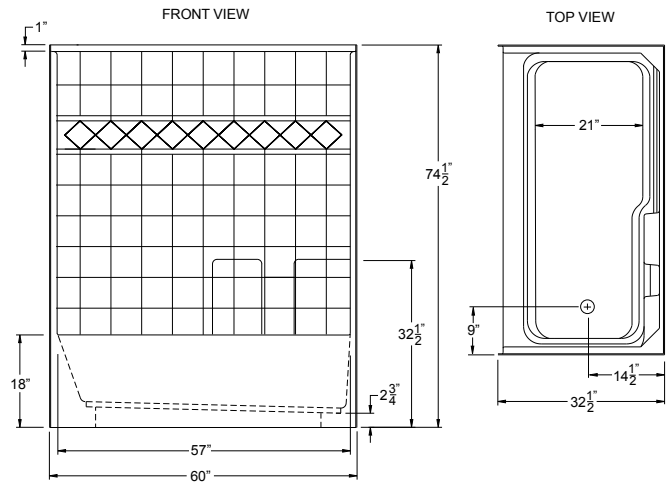

THE MILLENNIA COLLECTION

Product Sheet

M 3360 TS Tile

60" x 32.5" x 74.5"

Enclosure: up to 57" x 55"

FEATURES

FINISH	PRODUCT	PIECES	WALL
solid surface or AcrylX™ applied acrylic	tub shower	one	diamond texture

OPTIONS

WHIRLPOOL	SOLID SURFACE COLOR	AcrylX™ COLOR	ACCESSORIES
yes	solids or naturals	white, bone, biscuit	drain

TECHNICAL INFORMATION

WT	LOAD FACTOR	HANDED BY	CODES	WARRANTY
130	0.90	drain left or right	ANSI 124.1, UPC, NAHB, CSA	lifetime limited - solid surface lifetime limited - AcrylX™

Due to the nature of the materials, dimensions may vary $\pm 1/2$ ".

CUSTOMER SERVICE 800.443.7269

435 Industrial Road | Savannah, TN 38372 | Fax 731.925.4290 | www.praxiscompanies.com

Rev.012017