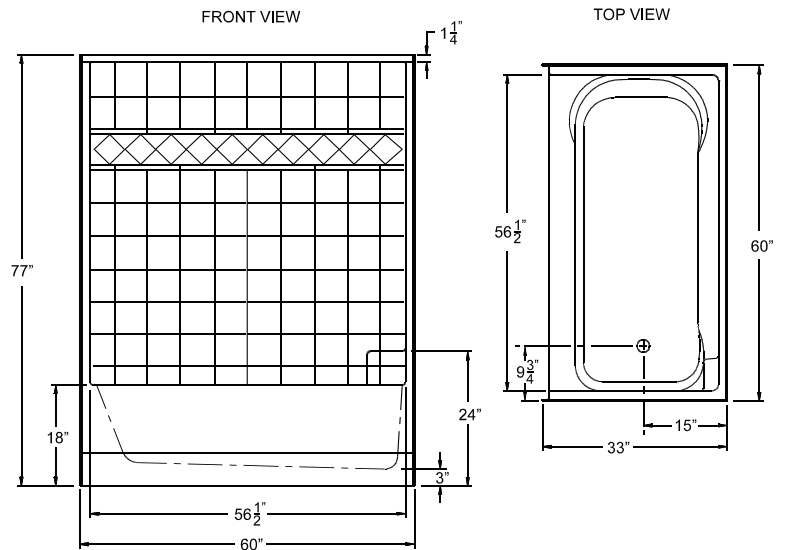

THE MILLENNIA COLLECTION

Product Sheet

M 6032 TS Tile

60" x 33" x 77"

Enclosure: up to 56.5" x 57"

FEATURES

FINISH	PRODUCT	PIECES	WALL
solid surface or AcrylX™ applied acrylic	tub shower	one	diamond texture

OPTIONS

WHIRLPOOL	SOLID SURFACE COLOR	AcrylX™ COLOR	ACCESSORIES
yes	solids or naturals	white, bone, biscuit	drain

TECHNICAL INFORMATION

WT	LOAD FACTOR	HANDED BY	CODES	WARRANTY
136	1.13	drain left or right	ANSI 124.1, UPC, NAHB, CSA	ten year limited - solid surface lifetime limited - AcrylX™