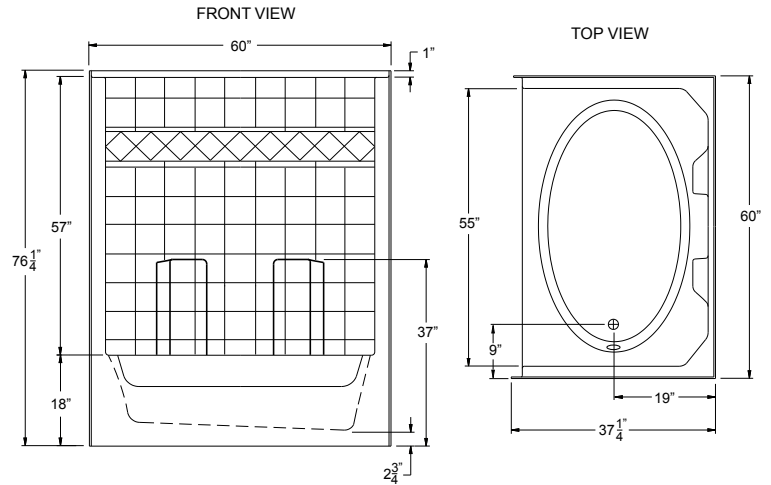

THE MILLENNIA COLLECTION

Product Sheet

M 6037 TS Tile

60" x 37.25" x 76.25"

Enclosure: up to 55" x 56.75"

FEATURES

FINISH	PRODUCT	PIECES	WALL
solid surface or AcrylX™ applied acrylic	tub shower	one	diamond texture

OPTIONS

WHIRLPOOL	SOLID SURFACE COLOR	AcrylX™ COLOR	ACCESSORIES
yes	solids or naturals	white, bone, biscuit	drain

TECHNICAL INFORMATION

WT	LOAD FACTOR	HANDED BY	CODES	WARRANTY
145	1.30	drain left or right	ANSI 124.1, UPC, NAHB, CSA	ten year limited - solid surface lifetime limited - AcrylX™