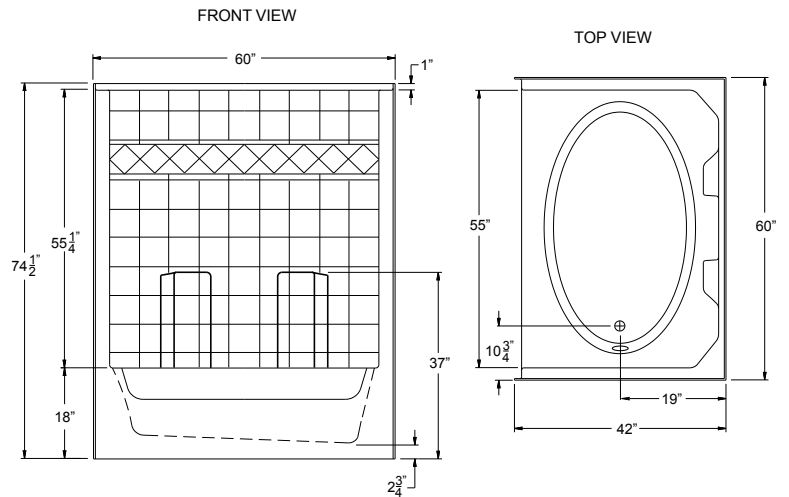

THE MILLENNIA COLLECTION

Product Sheet

M 6042 TS Tile

60" x 42" x 74.5"

Enclosure: up to 37" x 38" x 69.5"

FEATURES

FINISH	PRODUCT	PIECES	WALL
solid surface or AcrylX™ applied acrylic	tub shower	one	diamond texture

OPTIONS

WHIRLPOOL	SOLID SURFACE COLOR	AcrylX™ COLOR	ACCESSORIES
yes	solids or naturals	white, bone, biscuit	drain

TECHNICAL INFORMATION

WT	LOAD FACTOR	HANDED BY	CODES	WARRANTY
145	1.70	drain left or right	ANSI 124.1, UPC, NAHB, CSA	ten year limited - solid surface lifetime limited - AcrylX™