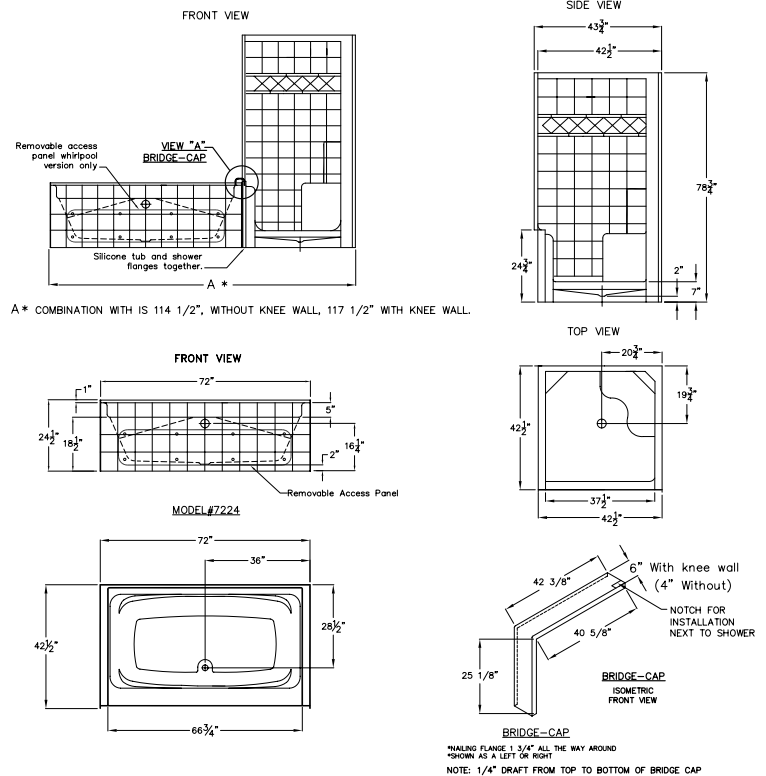

THE MILLENNIA COLLECTION

Product Sheet

M Infiniti VI Tile IS

SH 42.5" x 42.5" x 79"

TO 72" x 42.5" x 24.75"

Enclosure: up to 37.5" x 40.625" x 71.75"

FEATURES

| FINISH | PRODUCT | PIECES | WALL | SEAT |
|--|------------------|--------|-----------------|------|
| solid surface or AcrylX™ applied acrylic | shower/tub combo | two | diamond texture | one |

TECHNICAL INFORMATION

| WT | LOAD FACTOR | HANDED BY | CODES | WARRANTY |
|-----|-------------|-------------|-----------------------------------|--|
| 275 | 2.83 | shower seat | ANSI 124.1, UPC, 124.2, NAHB, CSA | ten year limited - solid surface lifetime limited - AcrylX™ |