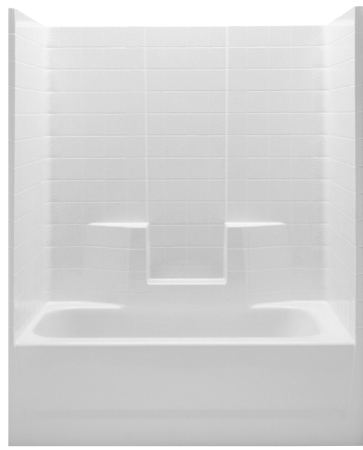

2603CTWWP
60W x 32D x 72H
2603CTMWP
60W x 32D x 75H

4 Jets
Textured Tile
~

2603CT
60W x 32D x 72H
2603CTM
60W x 32D x 76H

Smooth Tile
~