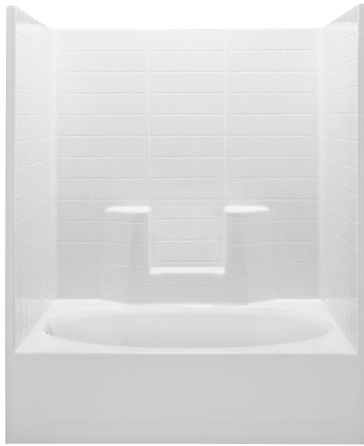

# TUB-SHOWERS

**2603CTS**

60W x 40¾D x 72H

**2603CTSM**

60W x 40¾D x 75H

Textured Tile

**6042STWP**

60W x 42D x 74H