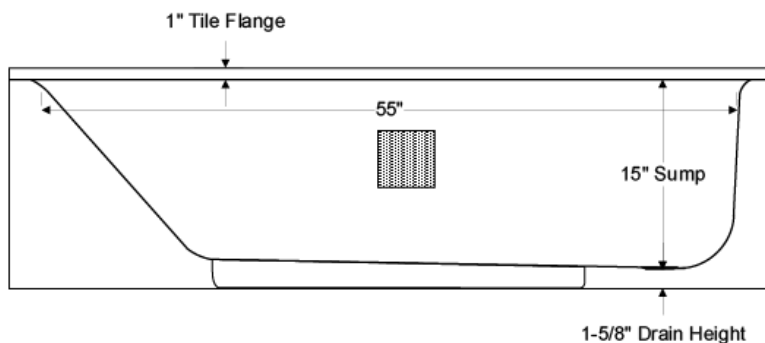

MAUI PLUS PORCELAIN ENAMEL 60" X 32" X 16 5/8" BATHTUB

011-2342 RH DRAIN, SLIP-RESISTANT
011-2343 LH DRAIN, SLIP-RESISTANT

DESCRIPTION:

The Maui Plus is a 60" x 32" x 16 5/8" deep soaker - 2" deeper than the standard 5' bathtub and 2" wider for spacious bathing with extra storage. The Maui Plus bathing area is full size with a 15" soaking depth. The Maui Plus has a 35 degree lumbar support for a more comfortable bathing experience. Construction is one piece heavy gauge seamless steel with an acid resistant porcelain enamel finish. The Maui Plus weighs 78 lbs., easy to install into bathtub alcove - "just set it and level it". The full length support pad offers added strength and sound deadening. This product is compatible or complies with ASME A112.19.1/CSA B45.2 (Standard for Enameled Steel Plumbing Fixtures), ADA (American Disabilities Act), ASTM F 462 (Safety Specification for Slip Resistant Bathing Facilities), WW-P 541 (U.S. Military Federal Specification), HUD-FHA-VA, LEED, and the Buy American Act, as applicable when installed accordingly. Available in white, bone and biscuit colors with a right and left drain. Made in the USA.

Weight: 78 lbs

MAUI PLUS PORCELAIN ENAMEL 60" X 32" X 16 5/8" BATHTUB

Maui Plus 5' Bathtub

60" x 32" x 16 5/8"

Weight: 78 lbs

Standard Outlet

011-2342 RH Drain, slip-resistant

011-2343 LH Drain, slip-resistant

 Noise-absorbing pads
4.5"x4-1/2"x1/8" (2per tub)

Complies with:
All fixtures are compatible or comply with ANSI, ASME, CSA, WW-P 541, HUD-FHA-VA, LEED and the "Buy America Act" where applicable when installed accordingly.

Standard Features:
"The affordable alternative to cast iron"
Full length sound deadening pad
Slip resistant bottom
Set it and level it

Made in the USA

All Dimensions +/- 1/8" unless otherwise noted.
Dimensions shown are for reference.
Actual dimensions may vary slightly and should be checked prior to installation
SS 5/14