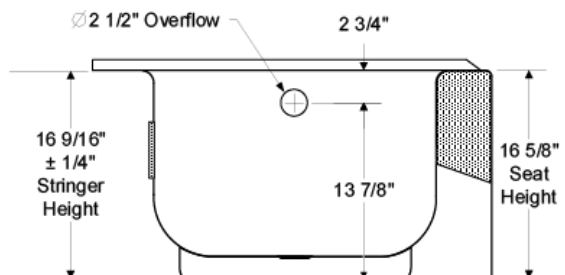

MAUI PLUS PORCELAIN ENAMEL 60" X 32" X 16 5/8" BATHTUB

011-2342 RH DRAIN, SLIP-RESISTANT
011-2343 LH DRAIN, SLIP-RESISTANT

DESCRIPTION:

The Maui Plus is a 60" x 32" x 16 5/8" deep soaker - 2" deeper than the standard 5' bathtub and 2" wider for spacious bathing with extra storage. The Maui Plus bathing area is full size with a 15" soaking depth. The Maui Plus has a 35 degree lumbar support for a more comfortable bathing experience. Construction is one piece heavy gauge seamless steel with an acid resistant porcelain enamel finish. The Maui Plus weighs 78 lbs., easy to install into bathtub alcove - "just set it and level it". The full length support pad offers added strength and sound deadening. This product is compatible or complies with ASME A112.19.1/CSA B45.2 (Standard for Enameled Steel Plumbing Fixtures), ADA (American Disabilities Act), ASTM F 462 (Safety Specification for Slip Resistant Bathing Facilities), WW-P 541 (U.S. Military Federal Specification), HUD-FHA-VA, LEED, and the Buy American Act, as applicable when installed accordingly. Available in white, bone and biscuit colors with a right and left drain. Made in the USA.

Weight: 78 lbs

MAUI PLUS PORCELAIN ENAMEL 60" X 32" X 16 5/8" BATHTUB

Maui Plus 5' Bathtub

60" x 32" x 16 5/8"

Weight: 78 lbs

Standard Outlet

011-2342 RH Drain, slip-resistant

011-2343 LH Drain, slip-resistant

 Noise-absorbing pads
4.5"x4-1/2"x1/8" (2per tub)

Complies with:
All fixtures are compatible or comply with ANSI, ASME, CSA, WW-P 541, HUD-FHA-VA, LEED and the "Buy America Act" where applicable when installed accordingly.

Standard Features:
"The affordable alternative to cast iron"
Full length sound deadening pad
Slip resistant bottom
Set it and level it

Made in the USA

All Dimensions +/- 1/8" unless otherwise noted.
Dimensions shown are for reference.
Actual dimensions may vary slightly and should be checked prior to installation
SS 5/14