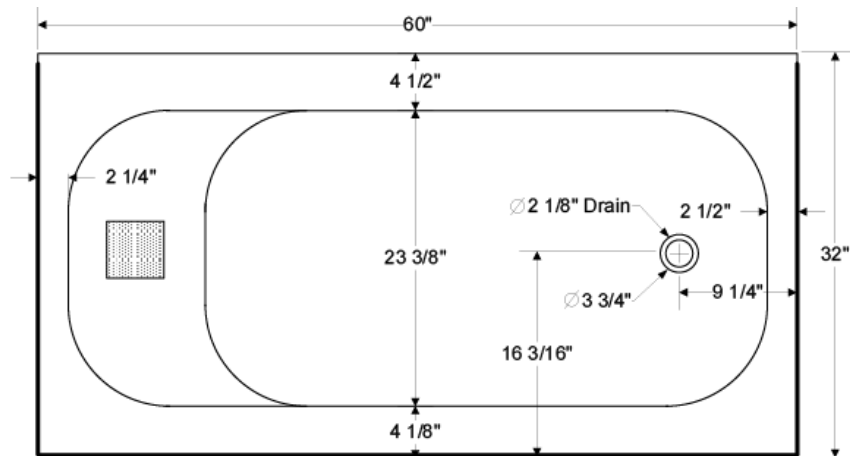

MAUI PLUS PORCELAIN ENAMEL 60" X 32" X 16 5/8" BATHTUB

011-2342 RH DRAIN, SLIP-RESISTANT
011-2343 LH DRAIN, SLIP-RESISTANT

DESCRIPTION:

The Maui Plus is a 60" x 32" x 16 5/8" deep soaker - 2" deeper than the standard 5' bathtub and 2" wider for spacious bathing with extra storage. The Maui Plus bathing area is full size with a 15" soaking depth. The Maui Plus has a 35 degree lumbar support for a more comfortable bathing experience. Construction is one piece heavy gauge seamless steel with an acid resistant porcelain enamel finish. The Maui Plus weighs 78 lbs., easy to install into bathtub alcove - "just set it and level it". The full length support pad offers added strength and sound deadening. This product is compatible or complies with ASME A112.19.1/CSA B45.2 (Standard for Enameled Steel Plumbing Fixtures), ADA (American Disabilities Act), ASTM F 462 (Safety Specification for Slip Resistant Bathing Facilities), WW-P 541 (U.S. Military Federal Specification), HUD-FHA-VA, LEED, and the Buy American Act, as applicable when installed accordingly. Available in white, bone and biscuit colors with a right and left drain. Made in the USA.

Weight: 78 lbs

MAUI PLUS PORCELAIN ENAMEL 60" X 32" X 16 5/8" BATHTUB

Maui Plus 5' Bathtub

60" x 32" x 16 5/8"

Weight: 78 lbs

Standard Outlet

011-2342 RH Drain, slip-resistant

011-2343 LH Drain, slip-resistant

 Noise-absorbing pads
4.5"x4-1/2"x1/8" (2per tub)

Complies with:
All fixtures are compatible or comply with ANSI, ASME, CSA, WW-P 541, HUD-FHA-VA, LEED and the "Buy America Act" where applicable when installed accordingly.

Standard Features:
"The affordable alternative to cast iron"
Full length sound deadening pad
Slip resistant bottom
Set it and level it

Made in the USA

All Dimensions +/- 1/8" unless otherwise noted.
Dimensions shown are for reference.
Actual dimensions may vary slightly and should be checked prior to installation
SS 5/14