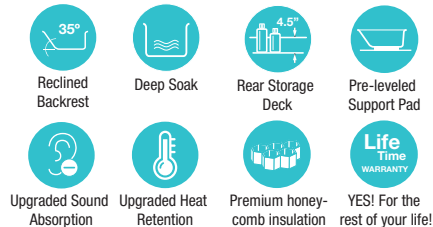

www.bootz.com