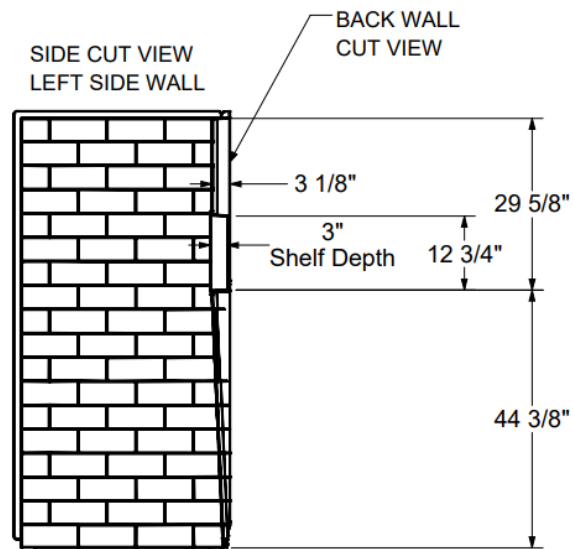

Z041-6000-00

60x30x74 NEXTILE DIRECT-TO-STUD SHOWER WALLS IN WHITE

Exterior Dimensions: 60W x 30D x 74H

Note: Dimensions may vary +/- 1/4"

COLOR & TRIM OPTIONS

Standard Color	Code
White	-00

FEATURES

- Construction:
 - Shower kit includes: 2-piece back wall and 2 side walls
 - Designed with a direct-to-stud water management system
 - Realistic tile wall look made of glossy solid surface material with textured grout lines
 - Spacious wall-to-wall storage niche with no modification required to the frame studs
 - Proudly made in North America
 - Featuring Evergrout™: the first realistic and textured grout lines with that won't crack or leak
 - Designed to fit ONLY compatible products
 - Storage niche can be personalized with real tile for a truly custom look
 - 4-piece wall set packaged in one compact box making it easy to handle and install
 - Compatible with all Bootz 60x30 Shower Bases

STANDARDS AND RATINGS*

- MAS Certified Green

Material to be stacked on pallets.

Z041-6000-00

60x30x74 NEXTILE DIRECT-TO-STUD SHOWER WALLS IN WHITE

Note: Base dimensions may vary +/- 1/4"

FEATURES Dimensional Tolerance $\pm 1/4$ ". Dimensions needed for site preparation should be measured from the unit. American Bath Group assumes no responsibility for preparatory work.

Type and Model #	Pieces	Material	Surface	Installation
Shower Wall #Z041-6000	4	Solid Surface	Tile	Direct-to-Stud

DIMENSIONS

Specifications	inches
Wall Depth:	31-1/4
Wall Length:	60
Wall Height:	75-1/4
Wall Thickness:	1-1/4
Shelf Height:	13

Cross-Section Image