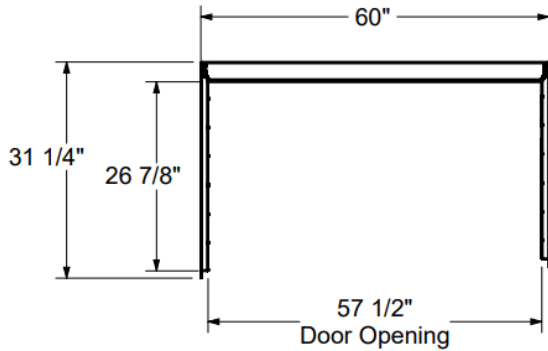

Z041-6000-00

60x30x74 NEXTILE DIRECT-TO-STUD SHOWER WALLS IN WHITE

Exterior Dimensions: 60W x 30D x 74H

Note: Dimensions may vary +/- 1/4"

COLOR & TRIM OPTIONS

Standard Color	Code
White	-00

FEATURES

- Construction:
 - Shower kit includes: 2-piece back wall and 2 side walls
 - Designed with a direct-to-stud water management system
 - Realistic tile wall look made of glossy solid surface material with textured grout lines
 - Spacious wall-to-wall storage niche with no modification required to the frame studs
 - Proudly made in North America
 - Featuring Evergrout™: the first realistic and textured grout lines with that won't crack or leak
 - Designed to fit ONLY compatible products
 - Storage niche can be personalized with real tile for a truly custom look
 - 4-piece wall set packaged in one compact box making it easy to handle and install
 - Compatible with all Bootz 60x30 Shower Bases

STANDARDS AND RATINGS*

- MAS Certified Green

Material to be stacked on pallets.

Z041-6000-00

60x30x74 NEXTILE DIRECT-TO-STUD SHOWER WALLS IN WHITE

Note: Base dimensions may vary +/- 1/4"

FEATURES Dimensional Tolerance $\pm 1/4$ ". Dimensions needed for site preparation should be measured from the unit. American Bath Group assumes no responsibility for preparatory work.

Type and Model #	Pieces	Material	Surface	Installation
Shower Wall #Z041-6000	4	Solid Surface	Tile	Direct-to-Stud

DIMENSIONS

Specifications	inches
Wall Depth:	31-1/4
Wall Length:	60
Wall Height:	75-1/4
Wall Thickness:	1-1/4
Shelf Height:	13