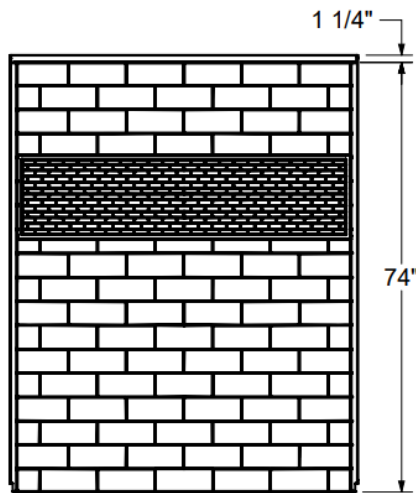

Z041-6000-00

60x30x74 NEXTILE DIRECT-TO-STUD SHOWER WALLS IN WHITE

Exterior Dimensions: 60W x 30D x 74H

Note: Dimensions may vary +/- 1/4"

COLOR & TRIM OPTIONS

Standard Color	Code
White	-00

FEATURES

- Construction:
 - Shower kit includes: 2-piece back wall and 2 side walls
 - Designed with a direct-to-stud water management system
 - Realistic tile wall look made of glossy solid surface material with textured grout lines
 - Spacious wall-to-wall storage niche with no modification required to the frame studs
 - Proudly made in North America
 - Featuring Evergrout™: the first realistic and textured grout lines with that won't crack or leak
 - Designed to fit ONLY compatible products
 - Storage niche can be personalized with real tile for a truly custom look
 - 4-piece wall set packaged in one compact box making it easy to handle and install
 - Compatible with all Bootz 60x30 Shower Bases

STANDARDS AND RATINGS*

- MAS Certified Green

Material to be stacked on pallets.

Z041-6000-00

60x30x74 NEXTILE DIRECT-TO-STUD SHOWER WALLS IN WHITE

Note: Base dimensions may vary +/- 1/4"

FEATURES Dimensional Tolerance $\pm 1/4$ ". Dimensions needed for site preparation should be measured from the unit. American Bath Group assumes no responsibility for preparatory work.

Type and Model #	Pieces	Material	Surface	Installation
Shower Wall #Z041-6000	4	Solid Surface	Tile	Direct-to-Stud

DIMENSIONS

Specifications	inches
Wall Depth:	31-1/4
Wall Length:	60
Wall Height:	75-1/4
Wall Thickness:	1-1/4
Shelf Height:	13