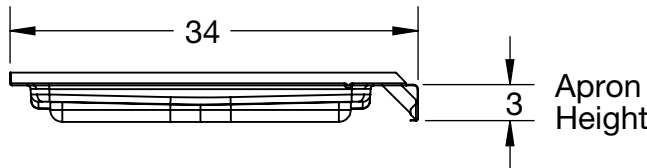

Weight: 40 lbs

SHOWERCAST 4834 PORCELAIN ENAMEL 48" x 34" X 3" SHOWER BASE

ShowerCast 4834 4' Shower Base Weight: 40 lbs Standard Outlet

- 010-1900-00 CH Center Drain White Base, Chrome Grid
- 010-1900-00 BN Center Drain White Base, Brushed Nickel Grid
- 010-1900-00 DB Center Drain White Base, Dark Bronze Grid
- 010-1900-00 MB Center Drain White Base, Matte Black Grid
- 010-1900-00 BG Center Drain White Base, Brushed Gold Grid
- 010-1900-00 SW Center Drain White Base, Solid White Cover