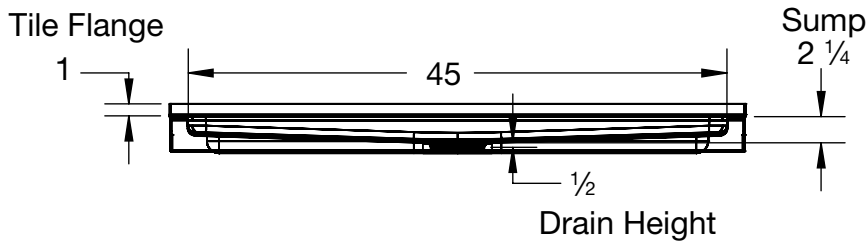

SHOWERCAST 4834 PORCELAIN ENAMEL 48" x 34" X 3" SHOWER BASE

ShowerCast 4834 4' Shower Base Weight: 40 lbs Standard Outlet

- 010-1900-00 CH Center Drain White Base, Chrome Grid
- 010-1900-00 BN Center Drain White Base, Brushed Nickel Grid
- 010-1900-00 DB Center Drain White Base, Dark Bronze Grid
- 010-1900-00 MB Center Drain White Base, Matte Black Grid
- 010-1900-00 BG Center Drain White Base, Brushed Gold Grid
- 010-1900-00 SW Center Drain White Base, Solid White Cover

Complies with:
All fixtures are compatible or comply with ANSI, ASME, CSA, WW-P 541, HUD-FHA-VA, LEED and the "Buy America Act" where applicable when installed accordingly.

Standard Features:
Full length sound deadening pad
Slip resistant bottom
Set it and level it

Made in the USA

All Dimensions +/- 1/8" unless otherwise noted. Dimensions shown are for reference. Actual dimensions may vary slightly and should be checked prior to installation
Rev. 04/21