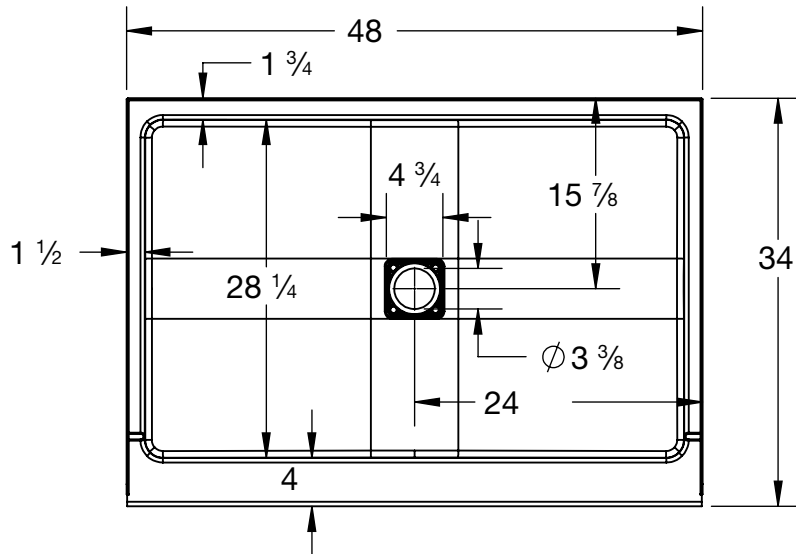

SHOWERCAST 4834 PORCELAIN ENAMEL 48" x 34" X 3" SHOWER BASE

ShowerCast 4834 4' Shower Base Weight: 40 lbs Standard Outlet

- 010-1900-00 CH Center Drain White Base, Chrome Grid
- 010-1900-00 BN Center Drain White Base, Brushed Nickel Grid
- 010-1900-00 DB Center Drain White Base, Dark Bronze Grid
- 010-1900-00 MB Center Drain White Base, Matte Black Grid
- 010-1900-00 BG Center Drain White Base, Brushed Gold Grid
- 010-1900-00 SW Center Drain White Base, Solid White Cover

Complies with:
All fixtures are compatible or comply with ANSI, ASME, CSA, WW-P 541, HUD-FHA-VA, LEED and the "Buy America Act" where applicable when installed accordingly.

Standard Features:
Full length sound deadening pad
Slip resistant bottom
Set it and level it

Made in the USA

All Dimensions +/- 1/8" unless otherwise noted. Dimensions shown are for reference. Actual dimensions may vary slightly and should be checked prior to installation
Rev. 04/21