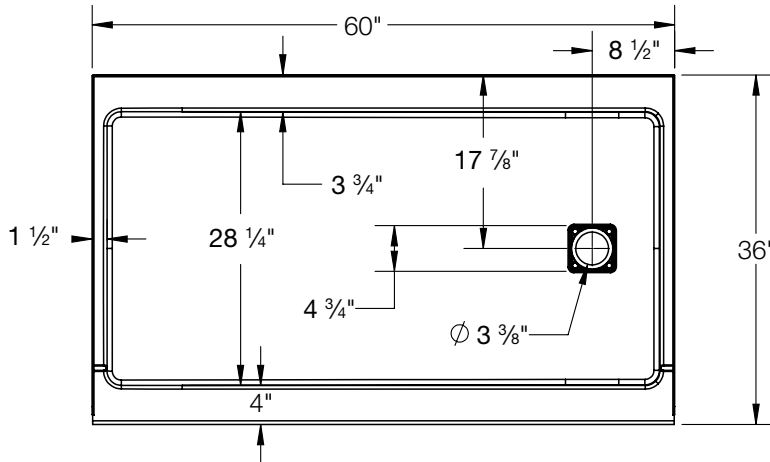

SHOWERCAS 6036 PORCELAIN ENAMEL 60" x 36" X 3" SHOWER BASE

ShowerCast 6036 5' Shower Base 60" x 36" x 3" Weight: 55 lbs Standard Outlet

010-1302-00 CH	RH White Base, Chrome Grid	010-1303-00 CH	LH White Base, Chrome Grid
010-1302-00 BN	RH White Base, Brushed Nickel Grid	010-1303-00 BN	LH White Base, Brushed Nickel Grid
010-1302-00 DB	RH White Base, Dark Bronze Grid	010-1303-00 DB	LH White Base, Dark Bronze Grid
010-1302-00 MB	RH White Base, Matte Black Grid	010-1303-00 MB	LH White Base, Matte Black Grid
010-1302-00 BG	RH White Base, Brushed Gold Grid	010-1303-00 BG	LH White Base, Brushed Gold Grid
010-1302-00 SW	RH White Base, Solid White Cover	010-1303-00 SW	LH White Base, Solid White Cover

Complies with:
All fixtures are compatible or comply with ANSI, ASME, CSA, WW-P 541, HUD-FHA-VA, LEED and the "Buy America Act" where applicable when installed accordingly.

Standard Features:
Full length sound deadening pad
Slip resistant bottom
Set it and level it

Made in the USA

All Dimensions +/- 1/8" unless otherwise noted. Dimensions shown are for reference.
Actual dimensions may vary slightly and should be checked prior to installation
Rev. 02/21