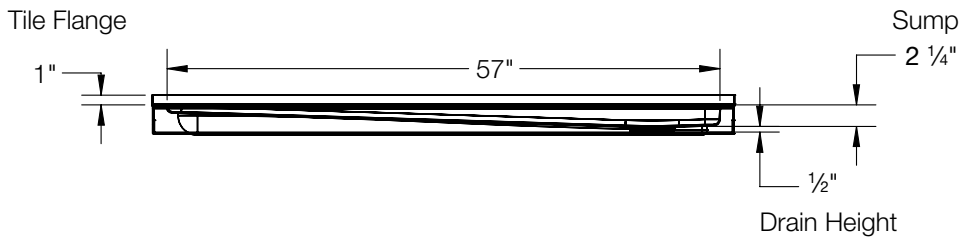

SHOWERCAS 6036 PORCELAIN ENAMEL 60" x 36" X 3" SHOWER BASE

ShowerCast 6036 5' Shower Base 60" x 36" x 3" Weight: 55 lbs Standard Outlet

010-1302-00 CH	RH White Base, Chrome Grid	010-1303-00 CH	LH White Base, Chrome Grid
010-1302-00 BN	RH White Base, Brushed Nickel Grid	010-1303-00 BN	LH White Base, Brushed Nickel Grid
010-1302-00 DB	RH White Base, Dark Bronze Grid	010-1303-00 DB	LH White Base, Dark Bronze Grid
010-1302-00 MB	RH White Base, Matte Black Grid	010-1303-00 MB	LH White Base, Matte Black Grid
010-1302-00 BG	RH White Base, Brushed Gold Grid	010-1303-00 BG	LH White Base, Brushed Gold Grid
010-1302-00 SW	RH White Base, Solid White Cover	010-1303-00 SW	LH White Base, Solid White Cover

Complies with:
All fixtures are compatible or comply with ANSI, ASME, CSA, WW-P 541, HUD-FHA-VA, LEED and the "Buy America Act" where applicable when installed accordingly.

Standard Features:
Full length sound deadening pad
Slip resistant bottom
Set it and level it

Made in the USA

All Dimensions +/- 1/8" unless otherwise noted. Dimensions shown are for reference.
Actual dimensions may vary slightly and should be checked prior to installation
Rev. 02/21