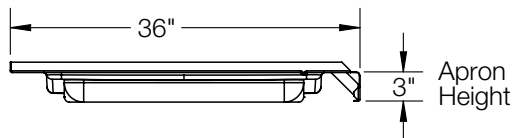

SHOWERCAS 6036 PORCELAIN ENAMEL 60" x 36" X 3" SHOWER BASE

ShowerCast 6036 5' Shower Base 60" x 36" x 3" Weight: 55 lbs Standard Outlet

010-1302-00 CH	RH White Base, Chrome Grid	010-1303-00 CH	LH White Base, Chrome Grid
010-1302-00 BN	RH White Base, Brushed Nickel Grid	010-1303-00 BN	LH White Base, Brushed Nickel Grid
010-1302-00 DB	RH White Base, Dark Bronze Grid	010-1303-00 DB	LH White Base, Dark Bronze Grid
010-1302-00 MB	RH White Base, Matte Black Grid	010-1303-00 MB	LH White Base, Matte Black Grid
010-1302-00 BG	RH White Base, Brushed Gold Grid	010-1303-00 BG	LH White Base, Brushed Gold Grid
010-1302-00 SW	RH White Base, Solid White Cover	010-1303-00 SW	LH White Base, Solid White Cover

Complies with:
All fixtures are compatible or comply with ANSI, ASME, CSA, WW-P 541, HUD-FHA-VA, LEED and the "Buy America Act" where applicable when installed accordingly.

Standard Features:
Full length sound deadening pad
Slip resistant bottom
Set it and level it

Made in the USA

All Dimensions +/- 1/8" unless otherwise noted. Dimensions shown are for reference.
Actual dimensions may vary slightly and should be checked prior to installation
Rev. 02/21