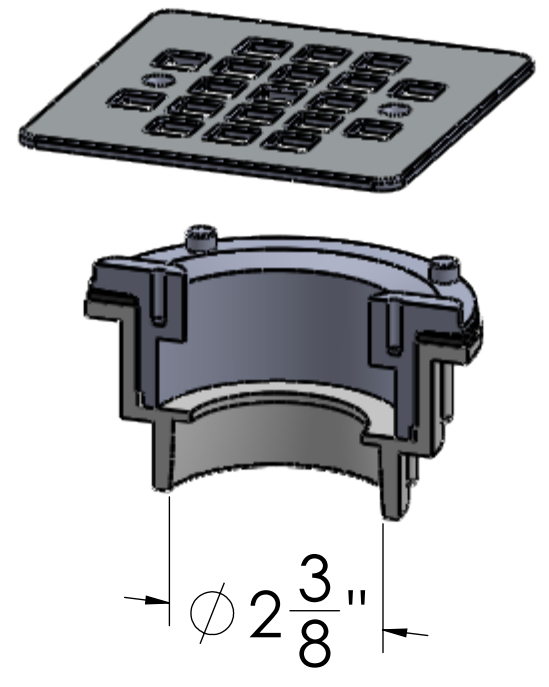

Shaded area represents anti-slip coverage

**Square Drain Model
Include Drain Kit and
Cover Plate**

• All Dimentions are approximate. Measurements should be verified against the unit to ensure proper fit