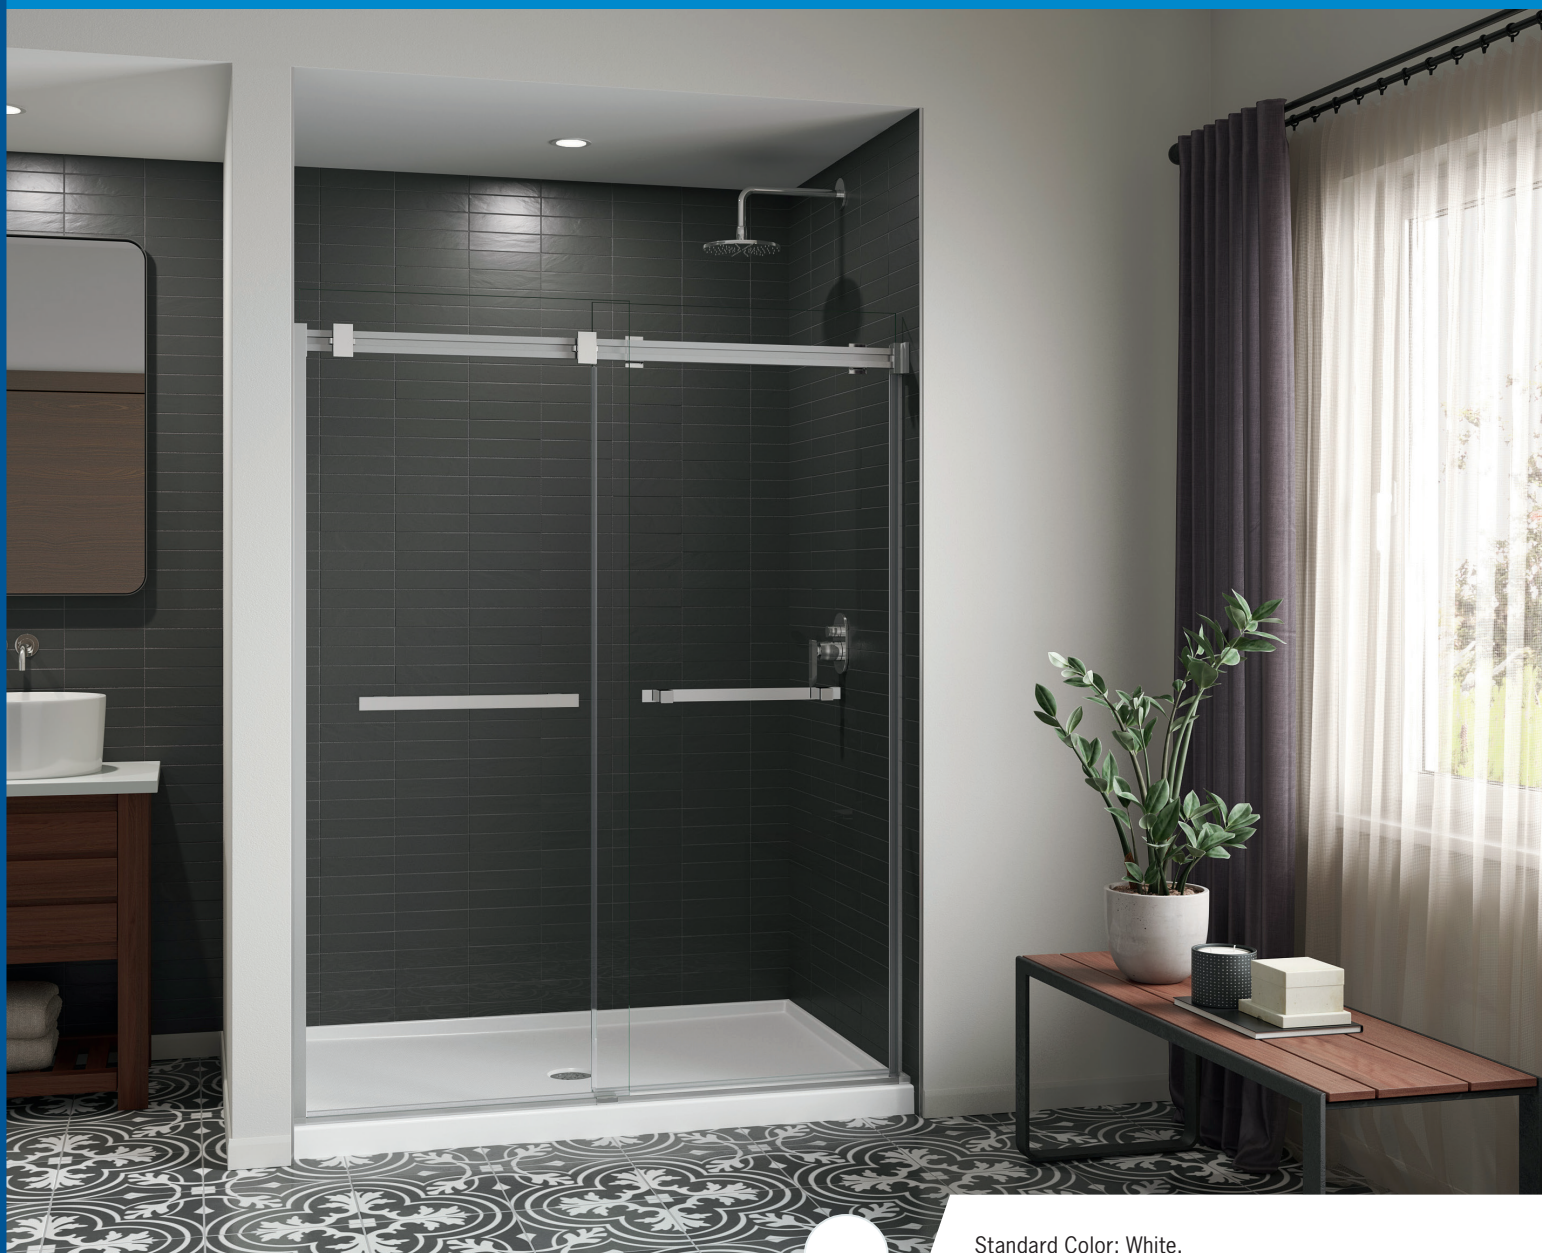

ICON Shower Bases

ICON SHOWER BASES – ACRYLX™

Standard Color: White.
Premium Colors Available. See page 26.

NEW!

ICON SERIES SHOWER BASES

3" low threshold shower bases with a clean modern design.

ICON is American Bath Group's new flagship series of shower bases developed to address common needs across the entire industry.

With their clean, modern aesthetic, and innovative water-management features plus the widest range of sizes available in the industry, ICON is the complete lineup of shower bases. Backed by a lifetime warranty, ICON offers the style and substance that the ABG family of brands represents.