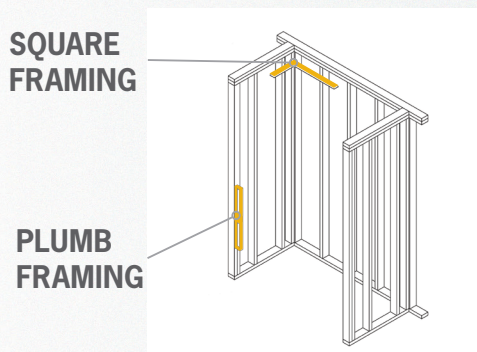

PATENTED

E-Z Pins

Corner
(Front View)

Corner
(Back View)

E-Z INSTALLATION EASY TO INSTALL- NO NUTS OR BOLTS

With Clarion Bathware's patented E-Z Pin™ System, installing a shower or tub/shower has never been easier. No nuts or bolts are required during the installation, and all E-Z Pin™ units can be installed at any stage of the construction process.

The E-Z Pin™ System enables professionals and do-it-yourselfers to roughly fit the shower or bathtub into the framing pocket and easily remove it to make adjustments to the pocket or drain. The units can literally be installed in four E-Z steps.

**Optional on two- and three-piece sectionals. Standard on four-piece sectionals.*

**ONLY
4
E-Z STEPS**

Step 1 Frame a square and plumb pocket.

Step 2 Set, level and secure the base.

Step 3 Apply sealant and install back wall using Clarion's patented E-Z Pin™ system.