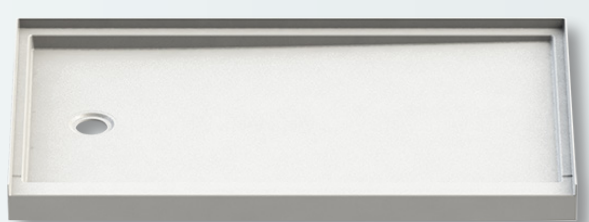

SB6036L or SB6036R
60"W X 36"D X 4 1/4"H
60" x 36" Shower Base
• Left or right hand drain
• 3" Threshold