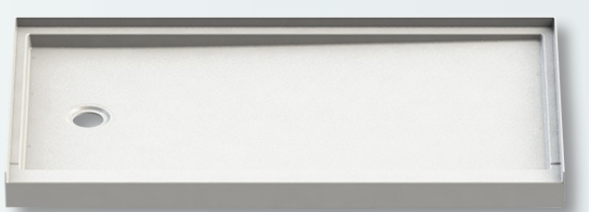

SB6034L or SB6034R
60"W X 34"D X 4 1/4"H
60" x 34" Shower Base
• Left or right hand drain
• 3" Threshold