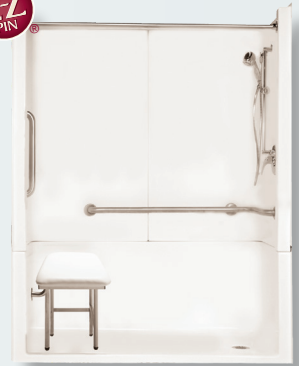

AMPZ6032LBF or AMPZ6032RBF
59 3/4" W X 33" D X 77 1/2" H
60" 3-Piece Barrier-Free Shower with 2" Threshold

- Molded soap ledges
- Left or right hand drain
- E-Z Pin System