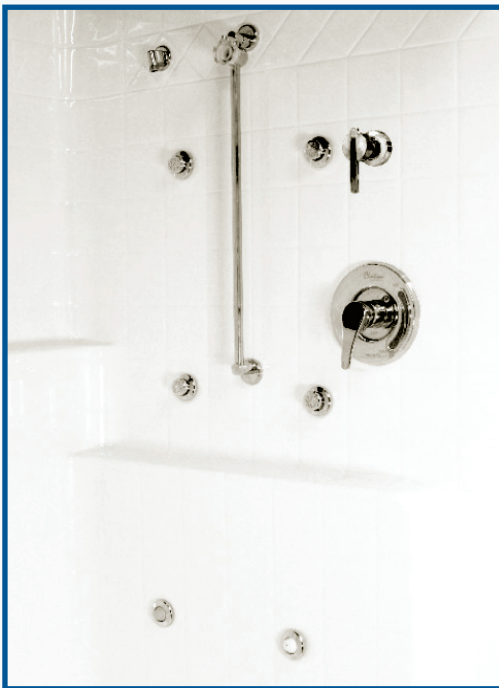

Put some excitement in your shower!

SHOWER SPA JETS

SHOWER SPA JETS

Strategically placed spa jets will energize your body at the beginning of the day and de-stress tired muscles at the end of a long day. Enjoy the luxury of a spa shower everyday.