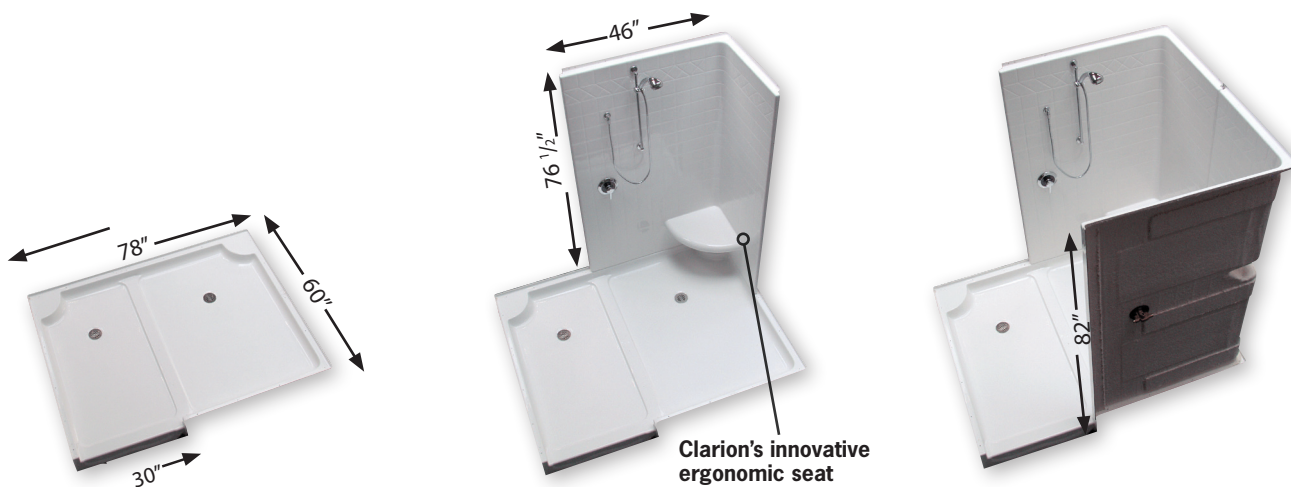

Wet/dry area divider

Stages of Assembly

The Master Shower is a five-piece shower unit with a drying room. Made from high gloss AcrylX™ fiberglass and reinforced wood floor. All dimensions may vary 1/4" in size.