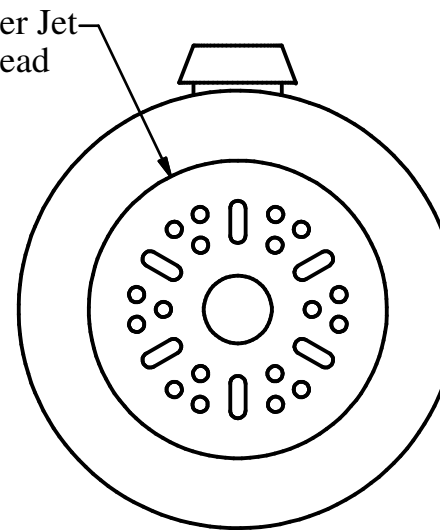

Super Jet Head

IMPORTANT NOTICE

Product Specification Drawing
Body Jet Specs

Clarion
BATHWARE
44 Amsler Ave.
Shippensburg, PA 16254

Phone: (814) 226-5374
Toll Free: (800) 576-9228
Fax: (814) 226-0730
www.clarionbathware.com

Dwg By: Chandler Chase

Date: 10/31/3022

Dwg. # Body Jet Spec Drawing

Rev. #