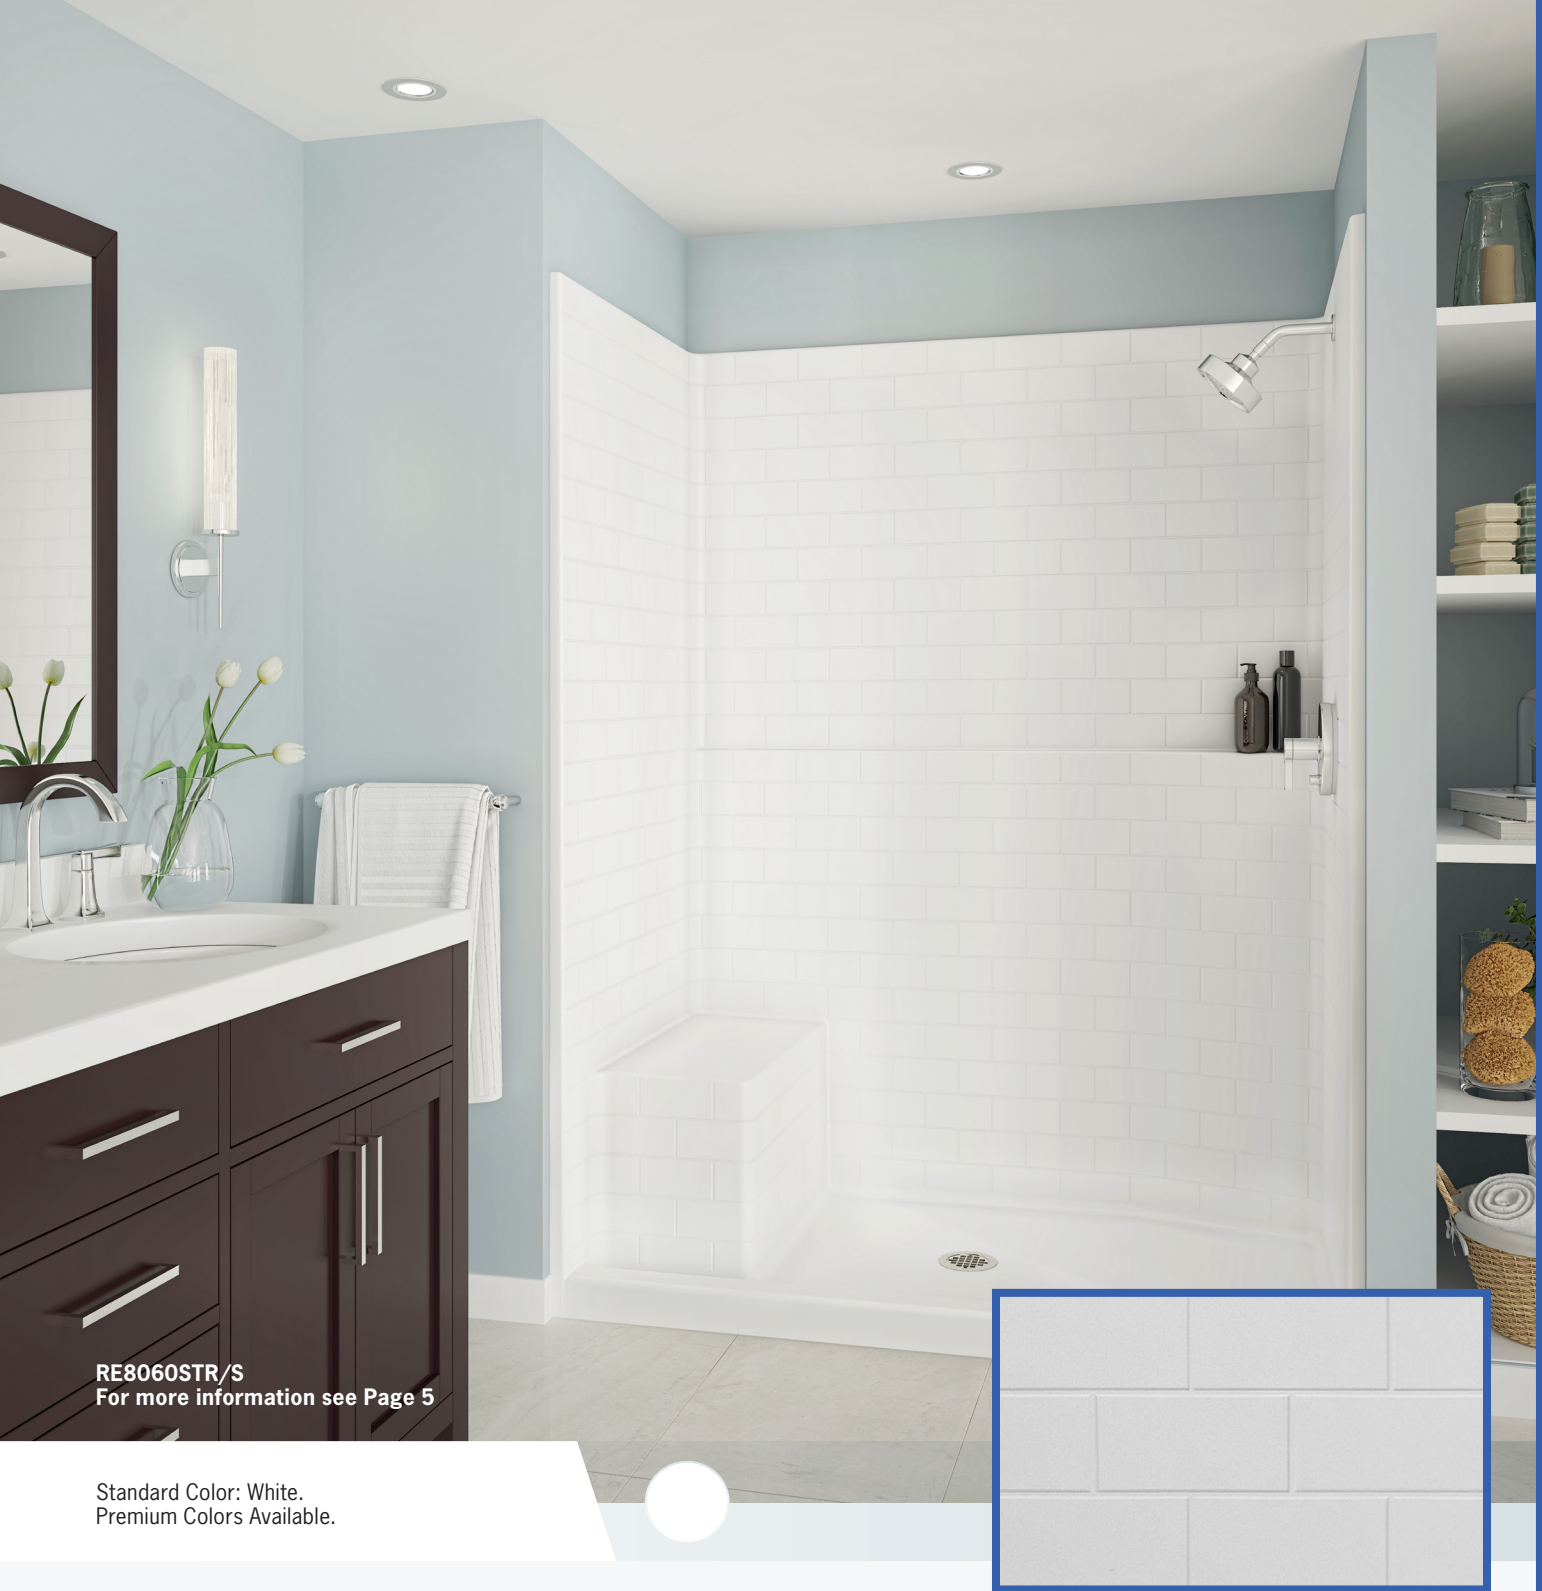

RE8060STR/S
For more information see Page 5

Standard Color: White.
Premium Colors Available.

SUBWAY TILE SHOWERS

A new, modern take on a simple design that emulates the charm of the New York City subway.

The clean lines add elegance to both modern and traditional homes as the Subway Tile line offers the AcrylX™ finish to provide a luxurious surface that beautifies your bathroom. The hard surface means fewer scratches and easy-to-clean tile for less hassle and more relaxation.

Durable one-piece units feature strong, AcrylX™ fiberglass construction.