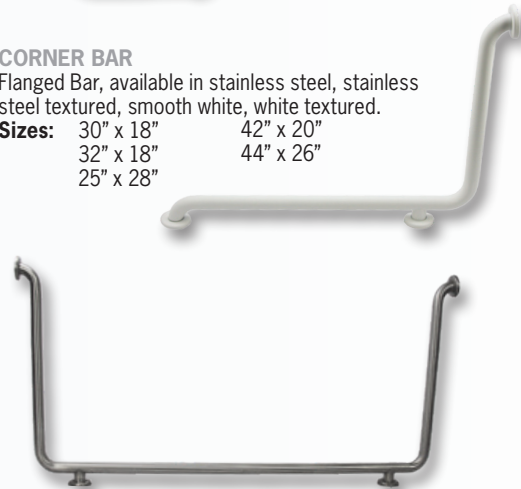

U BAR

Flanged Bar, available in stainless steel, stainless steel textured, smooth white, white textured.

1. **Sizes:** 20" x 57" x 20"
   26" x 60" x 26"
   28" x 57 ¼" x 28"
   28" x 60" x 28"

J-BAR

Flangeless Bar, available in 1 ¼" only, smooth white, white textured. **Size:** 26 ¾"