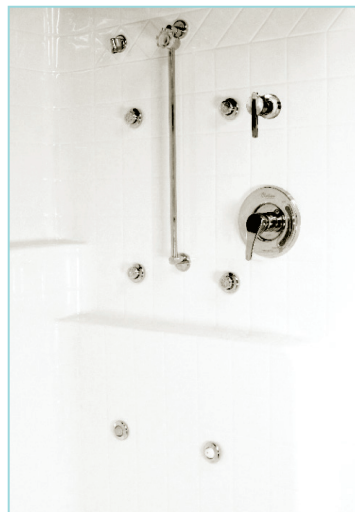

Put some excitement in your shower!

Strategically placed shower spa jets will energize your body at the beginning of the day and de-stress tired muscles at the end of a long day. Enjoy the luxury of a spa shower everyday.

FEATURES

- All Clarion Bathware showers are available with spa jets
- Designed to offer maximum water coverage
- Standard jet placement with adjustable heads
- Two jet options: Super Spray or Pulsating
- Sold in sets of six jets, pre-plumbed, diverter included

For more information see page 21.