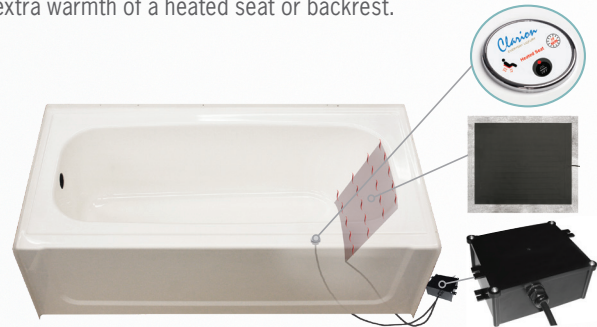

HEATING PAD

Can be added to almost any molded seat of a Clarion shower or backrest of a Clarion tub/shower! Soothe your aches and pains with extra warmth of a heated seat or backrest.

FEATURES

- Can be added to the molded shower seat or backrest of your tub or tub/shower
- Factory installed
- 24 volt transformer included
- Electronic keypad included
- Maintenance free

NECK JET PILLOW

Add an ergonomic neck jet pillow to most Clarion tubs or tub/showers, for additional relief, comfort and support.