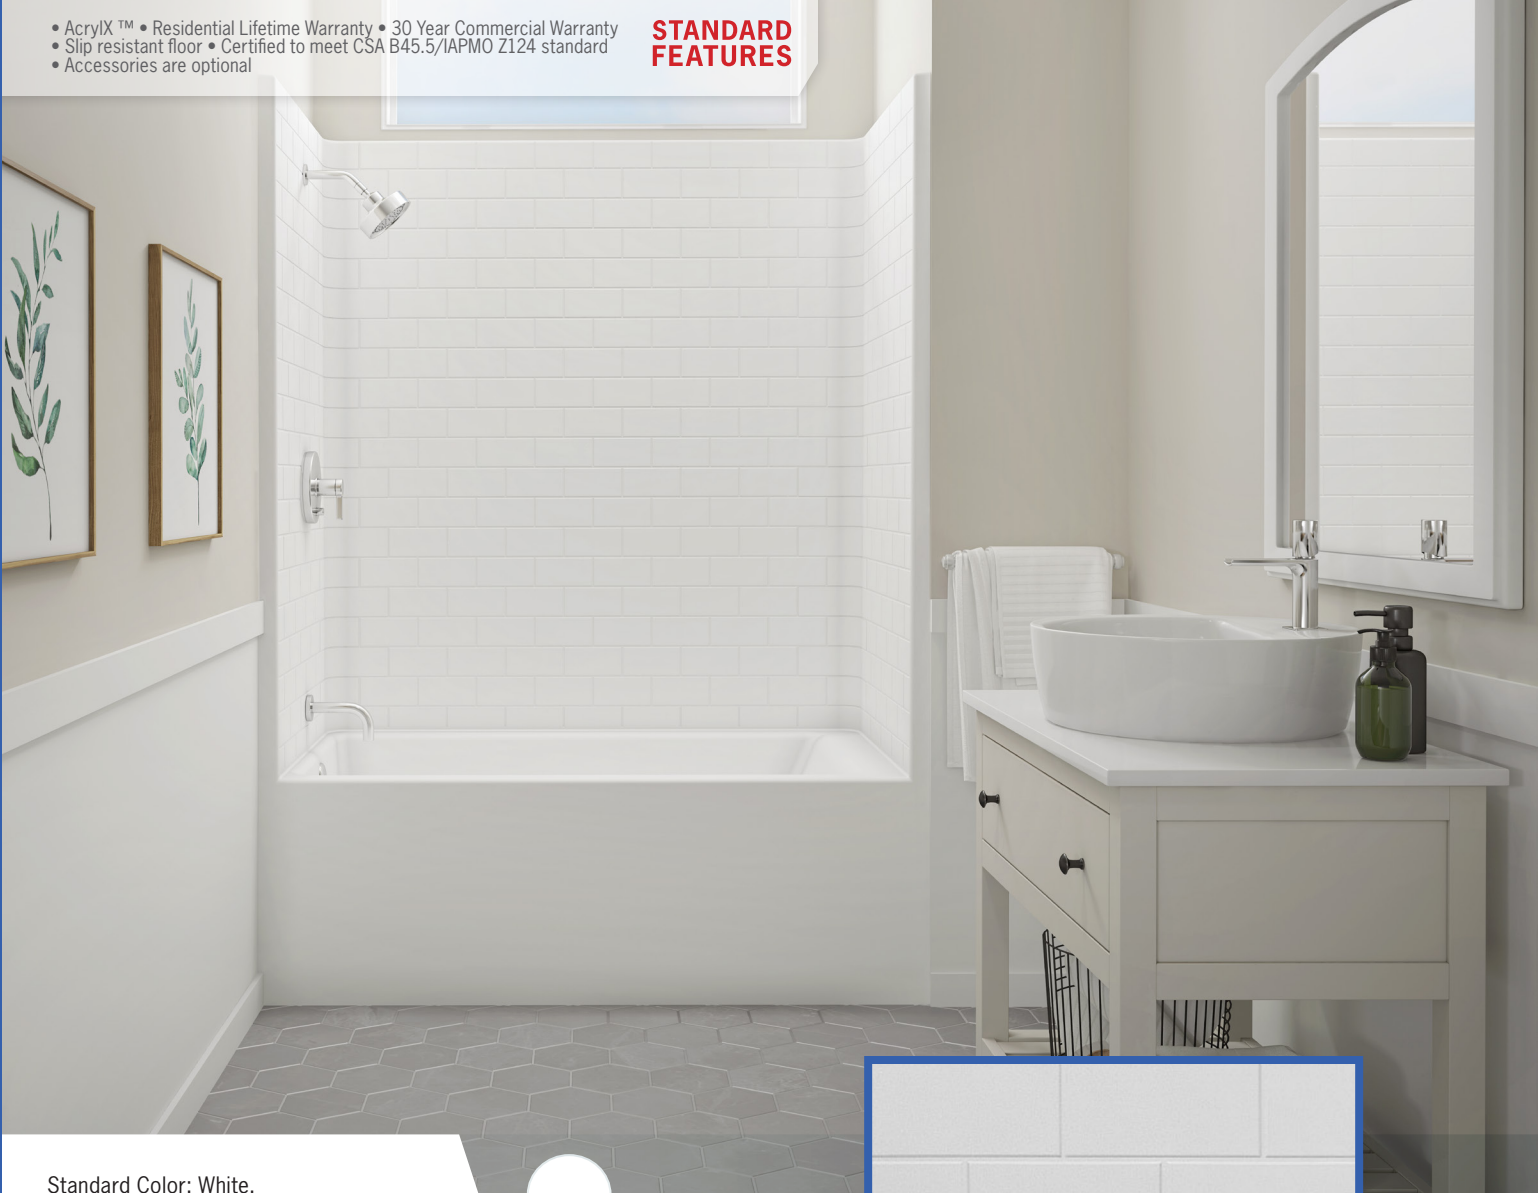

- AcrylX™ • Residential Lifetime Warranty • 30 Year Commercial Warranty
- Slip resistant floor • Certified to meet CSA B45.5/IAPMO Z124 standard
- Accessories are optional

STANDARD FEATURES

SUBWAY TILE TUB/SHOWERS – ACRYLX™

Standard Color: White.
Premium Colors Available.