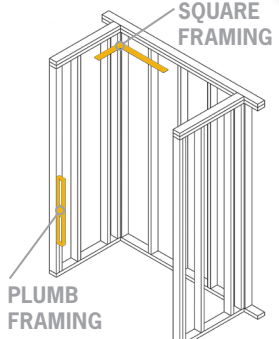

Step 1
Frame a square and plumb pocket.

Step 2
Set, level and secure the base.