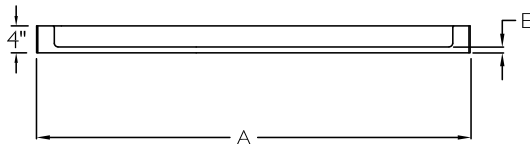

## XAB CUST BF Pan

TOP VIEW

FRONT VIEW

### Custom Measurements

	Min	Max
A	TBD	80"
B	TBD	60"
C	8" from Right	8" from Left
D	8" from Rear	8" from Front
E	3/4"	*