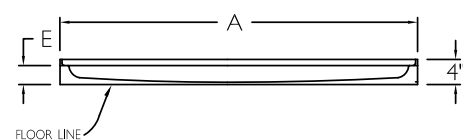

## XAB CUST BF Pan

TOP VIEW

FRONT VIEW

### Custom Measurements

	Min	Max
A	TBD	80"
B	TBD	60"
C	8" from Right	8" from Left
D	8" from Rear	8" from Front
E	3/4"	*

## XAB CUST SH Pan

TOP VIEW

FRONT VIEW