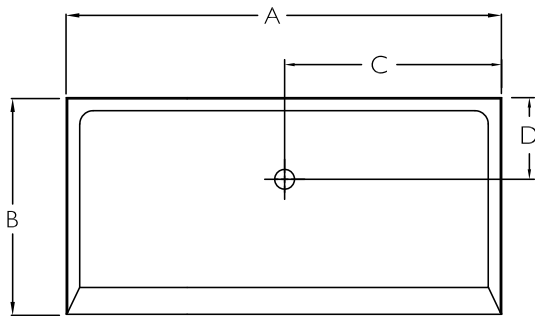

## XAB CUST BF Pan

TOP VIEW

FRONT VIEW

### Custom Measurements

	Min	Max
A	TBD	80"
B	TBD	60"
C	8" from Right	8" from Left
D	8" from Rear	8" from Front
E	3/4"	*