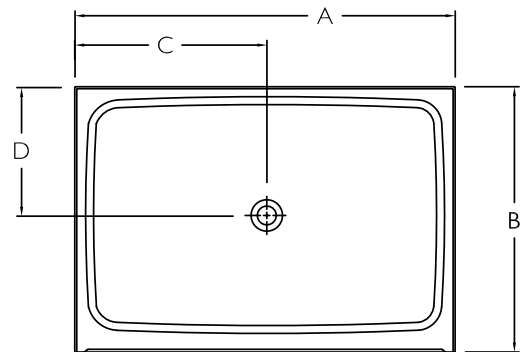

## XAB CUST BF Pan

TOP VIEW

FRONT VIEW

### Custom Measurements

	Min	Max
A	TBD	80"
B	TBD	60"
C	8" from Right	8" from Left
D	8" from Rear	8" from Front
E	3/4"	*

## XAB CUST SH Pan

TOP VIEW

FRONT VIEW