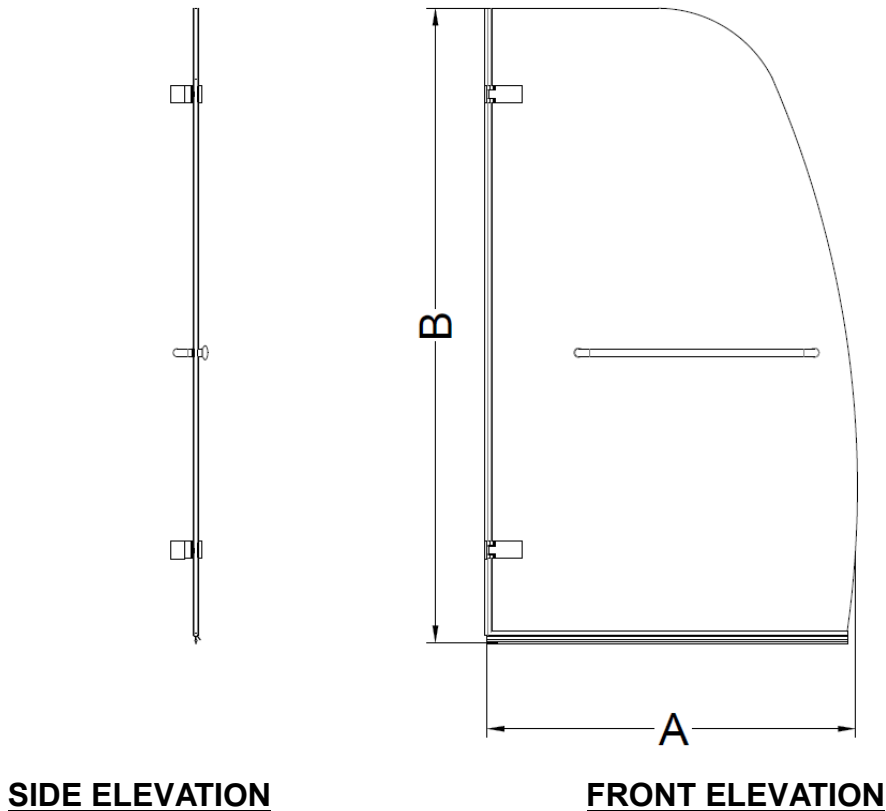

Installation Notes

Install this product according to the installation manual.

Please note that you should consult your local building codes with questions on installation compliance standards. Building and plumbing codes may vary by location, and DreamLine® is not responsible for code compliance standards for your project and will not accept any returns.

NOTICE: Prior to the installation, please ensure that the installation surface is level and solid and will be able to support the total weight of the unit. Also make sure the walls are at right angles. Irregular installation surface level or improper angle of side walls will result in serious problems for your installation. Note that some adjustments and drilling might be necessary during the installation process.

A (Width)	B (Height)
34" (864mm)	58" (1473mm)

SIDE ELEVATION

FRONT ELEVATION

Product Diagram

The Aqua Uno shower door (the "Product") is suitable for commercial installation and comes backed by the Dreamline's standard one (1) year commercial warranty under which Dreamline will repair or replace any defective Product during the warranty period. For commercial customers, we strongly recommend the use of Dreamline's Onsite Contractor Support option. Dreamline's commercial warranty does not apply to damage or losses resulting from (i) other than normal and proper use and normal service conditions; (ii) improper installation, (iii) installation in or upon an unsuitable surface or areas; (iv) abuse, (v) accident, (vi) alteration, (vii) misuse, (viii) neglect, (ix) unauthorized repair or the failure to utilize suitably qualified and trained persons to perform service and/or repair of the Product, (x) improper maintenance, (xi) failure to follow installation, operating, cleaning or maintenance instructions, and (xii) use of "non-authorized" parts. "