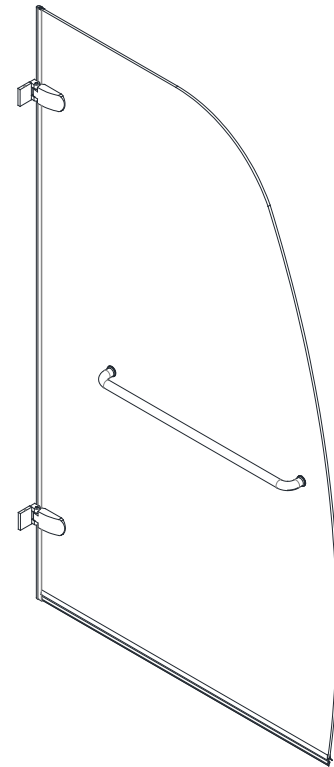

HINGED SHOWER DOOR

Aqua Uno

SHDR-3534586-XX

Features

- Quality 1/4" (6mm) thick clear tempered glass
- Fully Frameless glass design
- Reversible for a right or left door opening
- Solid brass wall-to-glass hinges
- Hardware available in Chrome or Brushed Nickel Finish
- This model has NO adjustment for out-of-plumb (uneven Wall)

Codes/Standards Applicable

Specified model meets or exceeds the following:

- ANSI Z97.1 (tempered glass)
- 16 CFR Part1201

Specified Model

Model	Description	Application	Glass Thickness	Frame Finishes/Colors
SHDR-3534586-01	Hinged shower door	Shower	1/4" (6mm)	Chrome
SHDR-3534586-04	Hinged shower door	Shower	1/4" (6mm)	Brushed Nickel

Product Specification

- 1/4" (6mm) thick clear tempered glass
- 34" (864mm) finished model opening
- 58" (1473mm) height
- 1/2" (13mm) min threshold require.

Installation Notes

Install this product according to the installation manual.