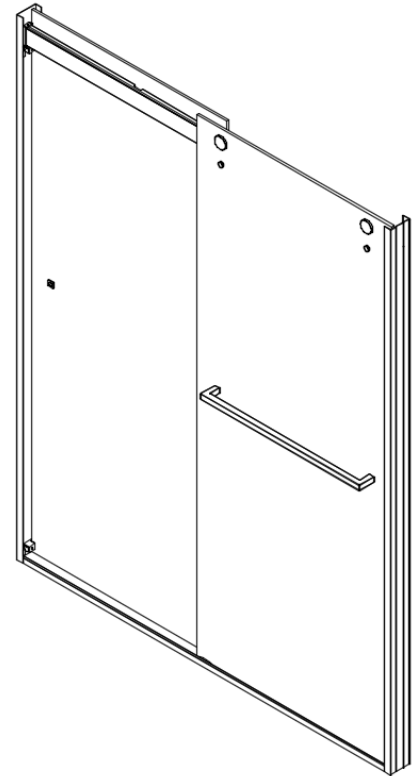

# SLIDING SHOWER DOOR ESSENCE H

**SHDR-6360760H-XX**

## Features

- Double bypass sliding doors allow entry to the shower from the left and right sides
- Modern design gives the shower area an open and spacious feeling
- Specially designed rollers create a smooth, quiet gliding operation
- Anodized aluminum water guards accommodate out-of-plumb (uneven) walls up to a 1/4"
- Top guiderail can be trimmed up to 4" for width adjustment
- Towel bars on each glass panel double as handles
- Certified clear tempered glass is 5/16" (8mm) thick
- DreamLine exclusive ClearMax™ protective coating is water-repellant and stain-resistant
- Hardware available in Chrome or Brushed Nickel finishes

## Product Specification

- 5/16" (8mm) thick clear tempered glass
- 56" (1422mm) to 60" (1524mm) finished wall opening
- 76" (1930mm) height
- 25 9/16" (650mm) Towel Bar
- 3 1/16" (78mm) min threshold requirement