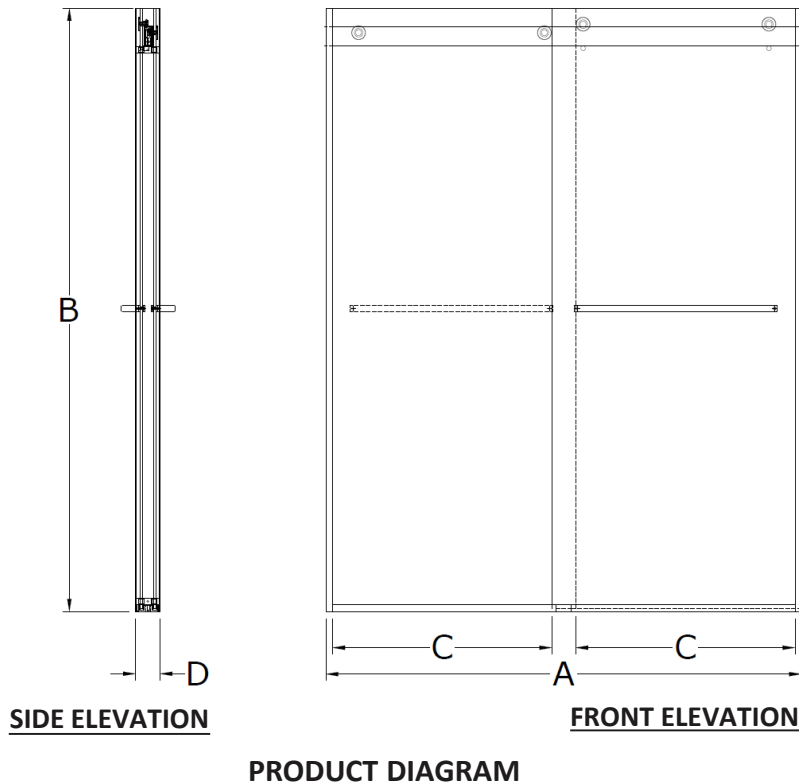

## Features

- Double bypass sliding doors allow entry to the shower from the left and right sides
- Modern design gives the shower area an open and spacious feeling
- Specially designed rollers create a smooth, quiet gliding operation
- Anodized aluminum water guards accommodate out-of-plumb (uneven) walls up to a 1/4"
- Top guiderail can be trimmed up to 4" for width adjustment
- Towel bars on each glass panel double as handles
- Certified clear tempered glass is 5/16" (8mm) thick
- DreamLine exclusive ClearMax™ protective coating is water-repellant and stain-resistant
- Hardware available in Chrome or Brushed Nickel finishes

## Product Specification

- 5/16" (8mm) thick clear tempered glass
- 56" (1422mm) to 60" (1524mm) finished wall opening
- 76" (1930mm) height
- 25 9/16" (650mm) Towel Bar
- 3 1/16" (78mm) min threshold requirement

A (Min-Max)	B (Height)	C (Walk-In)	D (Width)
56"(1422mm) – 60"(1524mm)	76"(1930mm)	24"(610mm)-28"(711mm)	3 1/16"(77mm)

**PRODUCT DIAGRAM**

*“The Essence H shower door (the “Product”) is suitable for commercial installation and comes backed by the Dreamline’s standard one (1) year commercial warranty under which Dreamline will repair or replace any defective Product during the warranty period. For commercial customers, we strongly recommend the use of Dreamline’s Onsite Contractor Support option. Dreamline’s commercial warranty does not apply to damage or losses resulting from (i) other than normal and proper use and normal service conditions; (ii) improper installation, (iii) installation in or upon an unsuitable surface or areas; (iv) abuse, (v) accident, (vi) alteration, (vii) misuse, (viii) neglect, (ix) unauthorized repair or the failure to utilize suitably qualified and trained persons to perform service and/or repair of the Product, (x) improper maintenance, (xi) failure to follow installation, operating, cleaning or maintenance instructions, and (xii) use of “non-authorized” parts. “*