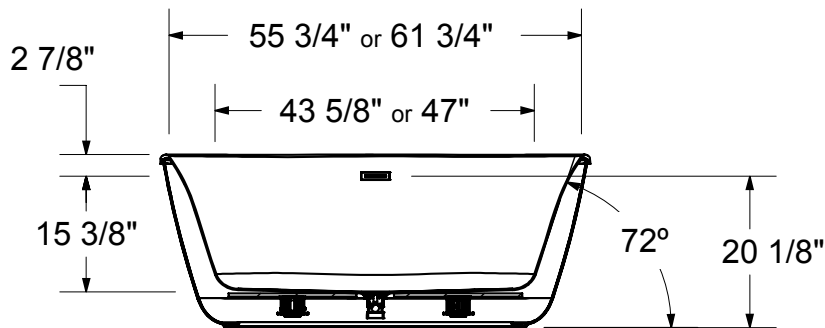

Golan

2-Piece Freestanding Tub | 5829 - 6429

Description	Dimensions	Model #
Golan 2-piece Freestanding Bathtub	58" x 29" x 23"	107519-000-002
Golan 2-piece Freestanding Bathtub	64" x 29" x 23"	107520-000-002

Features

- 2-piece bathtub- transports and installs easily
- Linear waste and overflow included and factory installed
- Minimalist design
- Maximized bathing well with comfortable backrest
- Perfect for small foot print bathroom
- Above-the-Floor Rough (AFR) and F2 Drain compatible
- MAAX innovative leveling legs for easy installation

Golan

2-Piece Freestanding Tub | 5829 - 6429

All dimensions are approximate. Structure measurements must be verified against the unit to ensure proper fit.

Learn More about Golan
2-piece Freestanding Tub