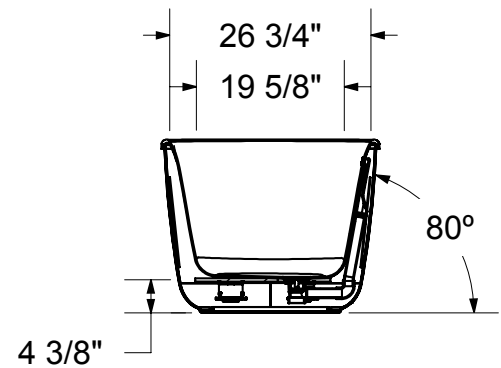

Golan

2-Piece Freestanding Tub | 5829 - 6429

Description	Dimensions	Model #
Golan 2-piece Freestanding Bathtub	58" x 29" x 23"	107519-000-002
Golan 2-piece Freestanding Bathtub	64" x 29" x 23"	107520-000-002

Features

- 2-piece bathtub- transports and installs easily
- Linear waste and overflow included and factory installed
- Minimalist design
- Maximized bathing well with comfortable backrest
- Perfect for small foot print bathroom
- Above-the-Floor Rough (AFR) and F2 Drain compatible
- MAAX innovative leveling legs for easy installation

Golan

2-Piece Freestanding Tub | 5829 - 6429

All dimensions are approximate. Structure measurements must be verified against the unit to ensure proper fit.

Learn More about Golan
2-piece Freestanding Tub