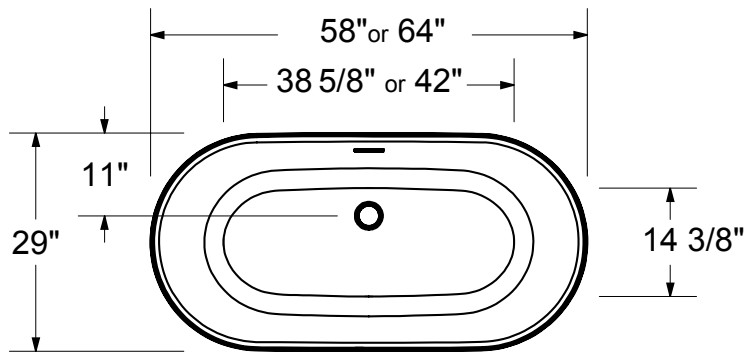

Golan

2-Piece Freestanding Tub | 5829 - 6429

Description	Dimensions	Model #
Golan 2-piece Freestanding Bathtub	58" x 29" x 23"	107519-000-002
Golan 2-piece Freestanding Bathtub	64" x 29" x 23"	107520-000-002

Features

- 2-piece bathtub- transports and installs easily
- Linear waste and overflow included and factory installed
- Minimalist design
- Maximized bathing well with comfortable backrest
- Perfect for small foot print bathroom
- Above-the-Floor Rough (AFR) and F2 Drain compatible
- MAAX innovative leveling legs for easy installation

Golan

2-Piece Freestanding Tub | 5829 - 6429

All dimensions are approximate. Structure measurements must be verified against the unit to ensure proper fit.

Learn More about Golan
2-piece Freestanding Tub