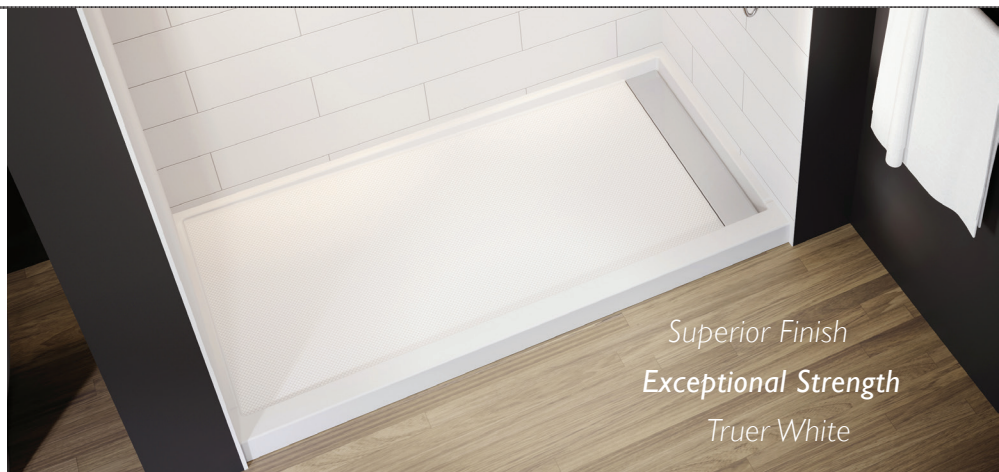

Superior Finish
Exceptional Strength
Truer White