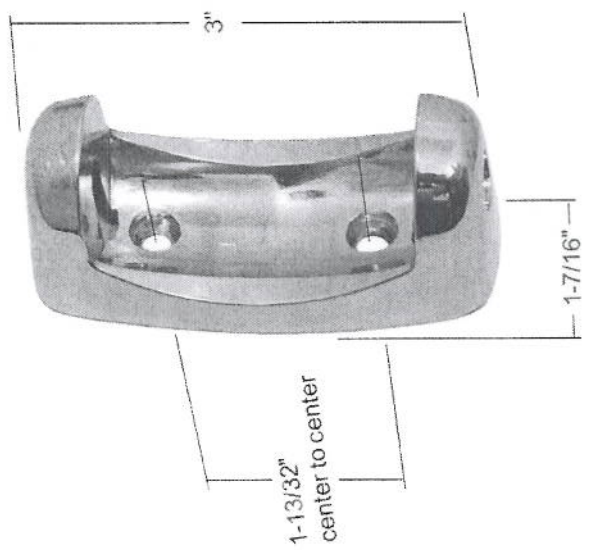

Application: 5' standard or oval bath tub.
Spans 57.75"-60.5" w/o modification

Material:

- Tube:
- 304 stainless steel
- 25.4 mm OD
- 0.75mm wall thickness
- 600 grit finish (bright)

Brackets (set):

- Die cast zinc, Chrome Plated
 - (2) wall mounts
 - (2) swivel connectors
 - (4) retaining screws
- Mounting Hardware:**
- (4) decorator anchors
 - (4) plug anchors
 - (4) wood screws
 - (2) ss headless set screws, loctite
 - (1) #10 allen wrench

Utility/Benefits: Distinction from straight shower rods

Stops Leaks: Curves in 3" at corners. Curtain curves in to retain water

Adds Space: Curves outward in center of tub, 6" beyond straight rod

Curtain: Uses standard curtain.