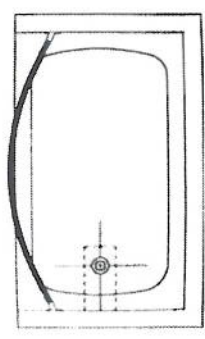

Application: 5' standard or oval bath tub.
Spans 57.75"-60.5" w/o modification

Material:

- Tube:
- 304 stainless steel
- 25.4 mm OD
- 0.75mm wall thickness
- 600 grit finish (bright)

Brackets (set):

- Die cast zinc, Chrome Plated
 - (2) wall mounts
 - (2) swivel connectors
 - (4) retaining screws
- Mounting Hardware:**
- (4) decorator anchors
 - (4) plug anchors
 - (4) wood screws
 - (2) ss headless set screws, loctite
 - (1) #10 allen wrench

Utility/Benefits: Distinction from straight shower rods

Stops Leaks: Curves in 3" at corners. Curtain curves in to retain water

Adds Space: Curves outward in center of tub, 6" beyond straight rod

Curtain: Uses standard curtain.