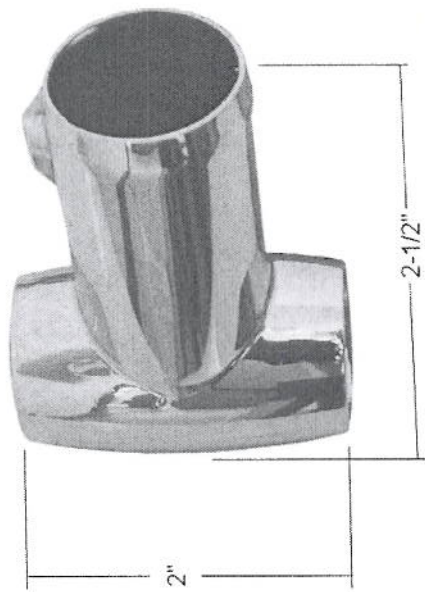

Application: 5' standard or oval bath tub.
Spans 57.75"-60.5" w/o modification

Material:

- Tube:
- 304 stainless steel
- 25.4 mm OD
- 0.75mm wall thickness
- 600 grit finish (bright)

Brackets (set):

- Die cast zinc, Chrome Plated
 - (2) wall mounts
 - (2) swivel connectors
 - (4) retaining screws
- Mounting Hardware:**
- (4) decorator anchors
 - (4) plug anchors
 - (4) wood screws
 - (2) ss headless set screws, loctite
 - (1) #10 allen wrench

Utility/Benefits: Distinction from straight shower rods

Stops Leaks: Curves in 3" at corners. Curtain curves in to retain water

Adds Space: Curves outward in center of tub, 6" beyond straight rod

Curtain: Uses standard curtain.