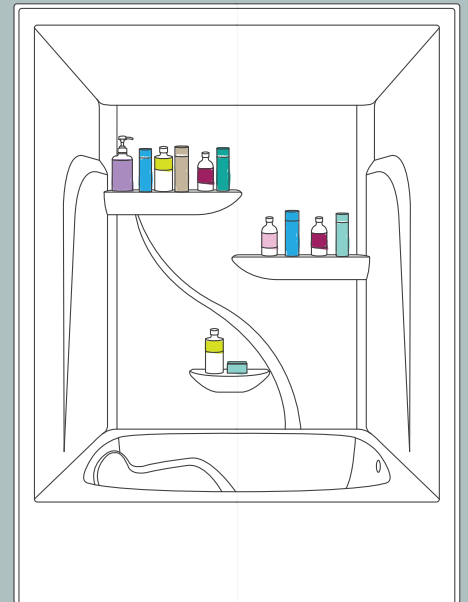

MORE STORAGE
over 140 square inches
of shelving space,
120 square inches of
usable deck space

SMOOTH LEDGES
for easy bottle storage
placement

extra tall - 90" domed

HIGHEST GRADE
premium thermal
cast acrylic finish

MORE STORAGE
over 140 square inches
of shelving space,
120 square inches of
usable deck space

SMOOTH LEDGES
for easy bottle storage
placement

SEATING options Customize your shower - most showers are available with two seats, one seat or no seat options.

ADVANTAGES quality construction, traditional bath replacement sizes, shower bases available as corner units, left, right or center drain units, and a double base unit, sturdy No-Flex™ bottom

EASY INSTALLATION substantial and durable thermal cast acrylic flanges along with pre-levelled bases and no mud set required