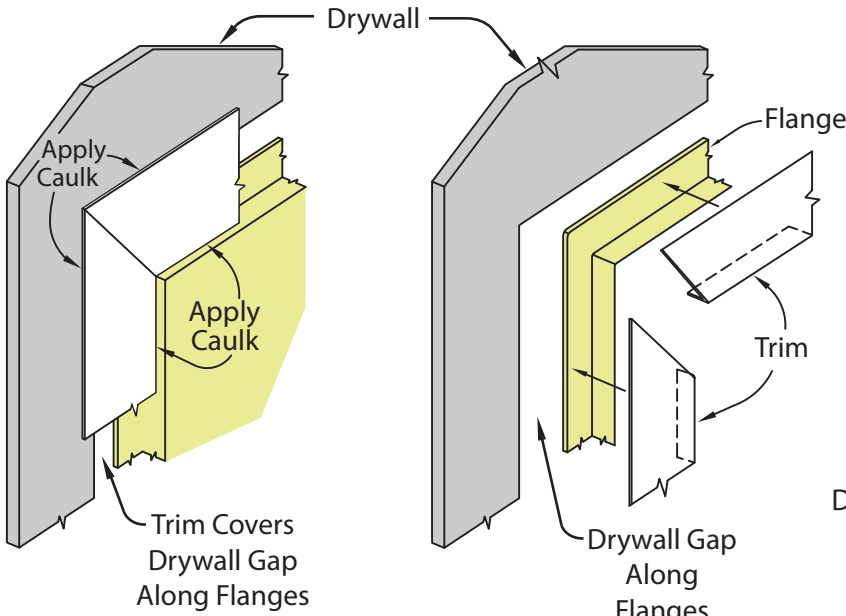

## THE KIT WILL CONTAIN THE FOLLOWING ITEMS:

- 1 Piece 67" long squared at both ends.
- 2 Pieces 43" long mitered at one end, square opposite end.
- 2 Pieces 83" long mitered at one end, square opposite end.
- 36" x 1" Wide double sided foam tape.

SIDE VIEW

END VIEW

SQUARE END

MITERED END

SCALE: 2X

MITERED END

SQUARE END

## 6TRIMKITWINDOW FOR TRIM FOR WINDOW

MATERIAL: White RIGID PVC .078" Approximate Thickness  
All extruded parts are 2" wide with a 3/8" return.

THE KIT WILL CONTAIN THE FOLLOWING ITEMS:

4- Pieces each 48" long x 2" wide with 3/8" return.  
36" x 1" Wide double sided foam tape.

SIDE VIEW 48" x 2"

SQUARE ENDS

END VIEW

SCALE: 2X