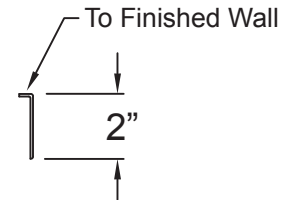

# 6TRIMKITOT-NC FOR NEW CONSTRUCTION SHOWERS

MATERIAL: White ABS .078" Approximate Thickness  
 All extruded parts are 2" wide with a 3/8" return.

THE KIT WILL CONTAIN THE FOLLOWING ITEMS:

- 1 Piece 67" long squared at both ends.
- 2 Pieces 43" long mitered at one end, square opposite end.
- 2 Pieces 83" long mitered at one end, square opposite end.
- 36" x 1" Wide double sided foam tape.

SIDE VIEW

END VIEW

SQUARE END

MITERED END

SCALE: 2X

SQUARE END

MITERED END

FRONT VIEW

# 6TRIMKITGELOT FOR REMODELING CONSTRUCTION SHOWERS

MATERIAL: White ABS .078" Approximate Thickness  
 All extruded parts are 3" wide with a 3/8" return.

SIDE VIEW 48" x 2"

SQUARE ENDS

END VIEW

SCALE: 2X