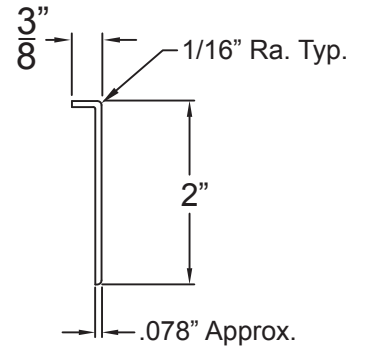

# 6TRIMKITOT-NC FOR NEW CONSTRUCTION SHOWERS

MATERIAL: White ABS .078" Approximate Thickness  
 All extruded parts are 2" wide with a 3/8" return.

THE KIT WILL CONTAIN THE FOLLOWING ITEMS:

- 1 Piece 67" long squared at both ends.
- 2 Pieces 43" long mitered at one end, square opposite end.
- 2 Pieces 83" long mitered at one end, square opposite end.
- 36" x 1" Wide double sided foam tape.

# 6TRIMKITGELOT FOR REMODELING CONSTRUCTION SHOWERS

MATERIAL: White ABS .078" Approximate Thickness  
 All extruded parts are 3" wide with a 3/8" return.

## 6TRIMKITWINDOW FOR TRIM FOR WINDOW

MATERIAL: White RIGID PVC .078" Approximate Thickness  
All extruded parts are 2" wide with a 3/8" return.

THE KIT WILL CONTAIN THE FOLLOWING ITEMS:

4- Pieces each 48" long x 2" wide with 3/8" return.  
36" x 1" Wide double sided foam tape.

SIDE VIEW 48" x 2"

SQUARE ENDS

END VIEW

SCALE: 2X