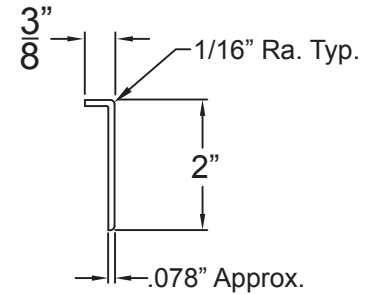

# 6TRIMKITOT-NC FOR NEW CONSTRUCTION SHOWERS

MATERIAL: White ABS .078" Approximate Thickness  
 All extruded parts are 2" wide with a 3/8" return.

THE KIT WILL CONTAIN THE FOLLOWING ITEMS:

- 1 Piece 67" long squared at both ends.
- 2 Pieces 43" long mitered at one end, square opposite end.
- 2 Pieces 83" long mitered at one end, square opposite end.
- 36" x 1" Wide double sided foam tape.

SIDE VIEW

END VIEW

SQUARE END

MITERED END

SCALE: 2X

SQUARE END

MITERED END

FRONT VIEW

# 6TRIMKITGELOT FOR REMODELING CONSTRUCTION SHOWERS

MATERIAL: White ABS .078" Approximate Thickness  
 All extruded parts are 3" wide with a 3/8" return.

SIDE VIEW 48" x 2"

SQUARE ENDS

END VIEW

SCALE: 2X