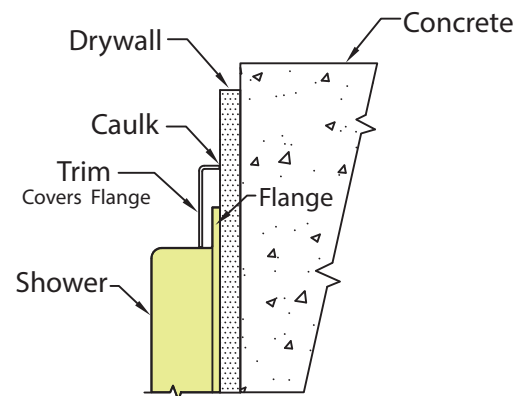

# 6TRIMKITOT-NC FOR NEW CONSTRUCTION SHOWERS

MATERIAL: White ABS .078" Approximate Thickness  
 All extruded parts are 2" wide with a 3/8" return.

THE KIT WILL CONTAIN THE FOLLOWING ITEMS:

- 1 Piece 67" long squared at both ends.
- 2 Pieces 43" long mitered at one end, square opposite end.
- 2 Pieces 83" long mitered at one end, square opposite end.
- 36" x 1" Wide double sided foam tape.

SIDE VIEW

END VIEW

SQUARE END

MITERED END

SCALE: 2X

SQUARE END

MITERED END

FRONT VIEW

# 6TRIMKITGELOT FOR REMODELING CONSTRUCTION SHOWERS

MATERIAL: White ABS .078" Approximate Thickness  
 All extruded parts are 3" wide with a 3/8" return.

## THE KIT WILL CONTAIN THE FOLLOWING ITEMS:

- 1 Piece 67" long squared at both ends.
- 2 Pieces 43" long mitered at one end, square opposite end.
- 2 Pieces 83" long mitered at one end, square opposite end.
- 36" x 1" Wide double sided foam tape.