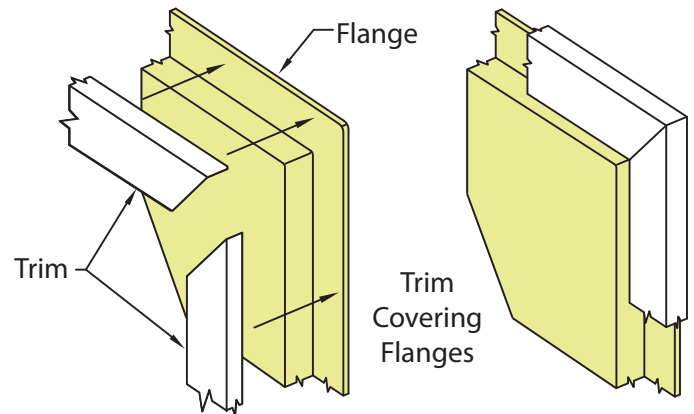

# 6TRIMKITOT-NC FOR NEW CONSTRUCTION SHOWERS

MATERIAL: White ABS .078" Approximate Thickness  
 All extruded parts are 2" wide with a 3/8" return.

THE KIT WILL CONTAIN THE FOLLOWING ITEMS:

- 1 Piece 67" long squared at both ends.
- 2 Pieces 43" long mitered at one end, square opposite end.
- 2 Pieces 83" long mitered at one end, square opposite end.
- 36" x 1" Wide double sided foam tape.

SIDE VIEW

END VIEW

SQUARE END

MITERED END

SCALE: 2X

SQUARE END

MITERED END

FRONT VIEW

# 6TRIMKITGELOT FOR REMODELING CONSTRUCTION SHOWERS

MATERIAL: White ABS .078" Approximate Thickness  
 All extruded parts are 3" wide with a 3/8" return.

## THE KIT WILL CONTAIN THE FOLLOWING ITEMS:

- 1 Piece 67" long squared at both ends.
- 2 Pieces 43" long mitered at one end, square opposite end.
- 2 Pieces 83" long mitered at one end, square opposite end.
- 36" x 1" Wide double sided foam tape.