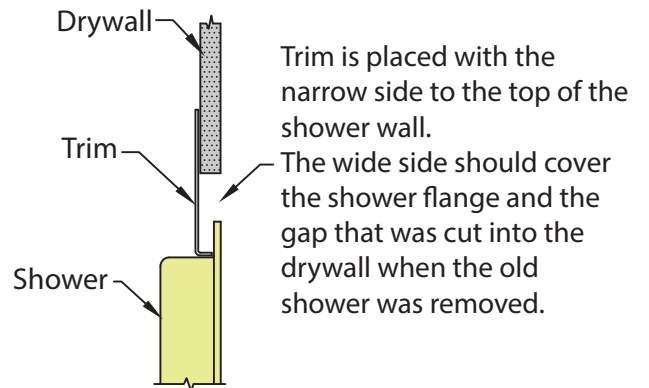

SIDE VIEW

END VIEW

SQUARE END

MITERED END

SCALE: 2X

MITERED END

SQUARE END

## 6TRIMKITWINDOW FOR TRIM FOR WINDOW

MATERIAL: White RIGID PVC .078" Approximate Thickness  
All extruded parts are 2" wide with a 3/8" return.

THE KIT WILL CONTAIN THE FOLLOWING ITEMS:

4- Pieces each 48" long x 2" wide with 3/8" return.  
36" x 1" Wide double sided foam tape.