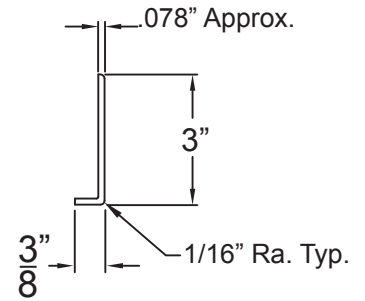

# 6TRIMKITOT-NC FOR NEW CONSTRUCTION SHOWERS

MATERIAL: White ABS .078" Approximate Thickness  
 All extruded parts are 2" wide with a 3/8" return.

THE KIT WILL CONTAIN THE FOLLOWING ITEMS:

- 1 Piece 67" long squared at both ends.
- 2 Pieces 43" long mitered at one end, square opposite end.
- 2 Pieces 83" long mitered at one end, square opposite end.
- 36" x 1" Wide double sided foam tape.

SIDE VIEW

END VIEW

SQUARE END

MITERED END

SCALE: 2X

MITERED END

SQUARE END

## 6TRIMKITWINDOW FOR TRIM FOR WINDOW

MATERIAL: White RIGID PVC .078" Approximate Thickness  
All extruded parts are 2" wide with a 3/8" return.

THE KIT WILL CONTAIN THE FOLLOWING ITEMS:

4- Pieces each 48" long x 2" wide with 3/8" return.  
36" x 1" Wide double sided foam tape.

SIDE VIEW 48" x 2"

SQUARE ENDS

END VIEW

SCALE: 2X