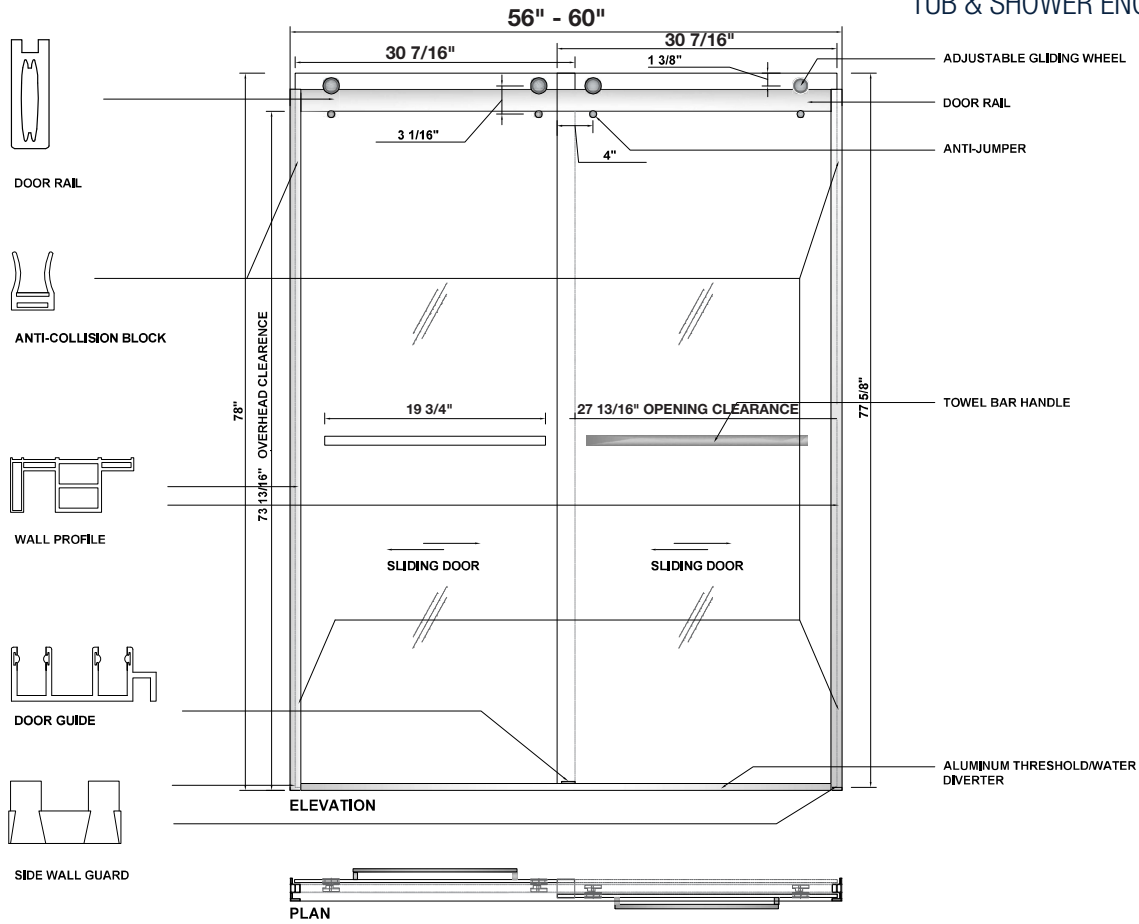

DIMENSIONS

- 48 in., 54 in., 60 in., 72 in. wide x 78 in. height
- Overhead clearance 73 ¹³/₁₆"
- Opening clearance 21 ¹³/₁₆" - 33 ¹³/₁₆" depending on door width
- Up to ³/₈" out of plumb adjustment

GLASS

- ³/₈" or ⁵/₁₆" glass thickness
- ANSI certified tempered glass

HARDWARE

- Adjustable, gliding, stainless steel wheels
- Aluminum top rail, threshold, and wall profiles
- Stainless steel towel bar handles ranging from 17 ³/₄" to 20" based on door width

IMI shower doors and enclosures are designed not to leak when properly installed and the flow of water is not pointed directly at the pivots or vinyl seals.

*See terms and conditions for details.

GLASS & HARDWARE OPTIONS

Matte Black	MB
Oil-Rubbed Bronze	ORB

Glass Tub & Shower Enclosures

MARLA BARN-STYLE DOUBLE BYPASS SLIDING SHOWER DOOR
TUB & SHOWER ENCLOSURES

*NOTE: These measurements are based on a standard 60"x78" enclosure. Heights and Widths are variable and can be ordered to fit specific project requirements.