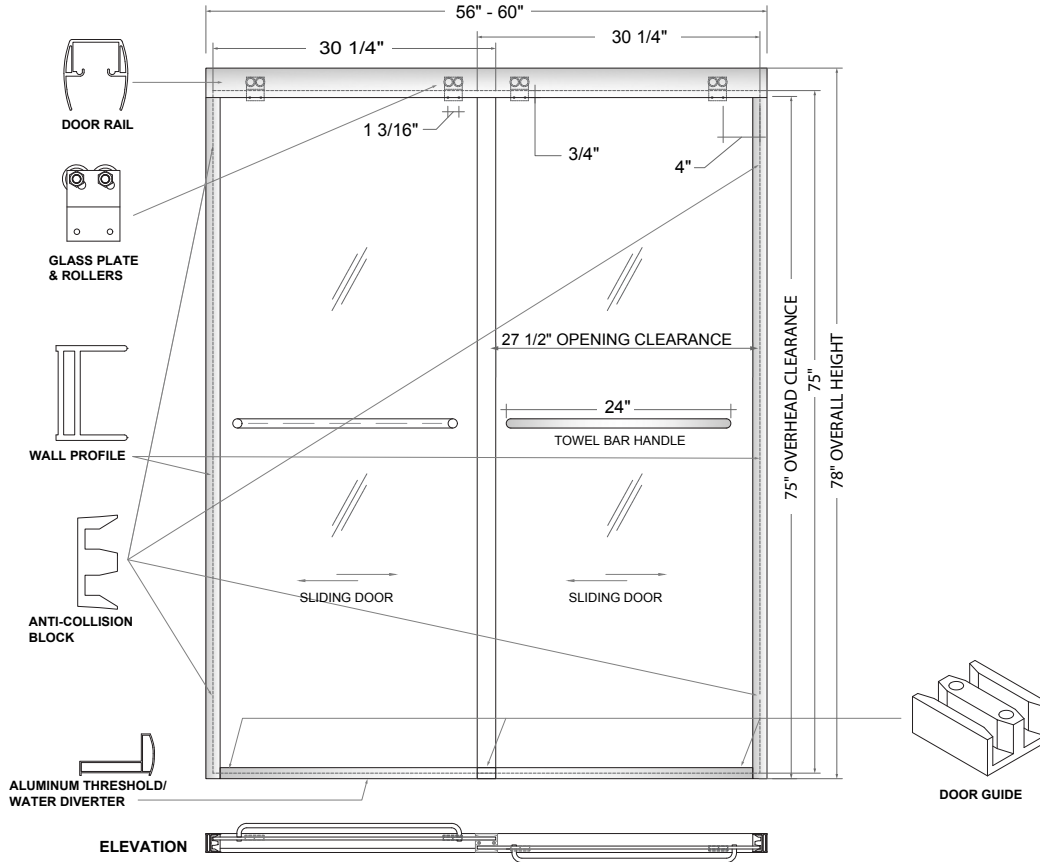

STRATA DOUBLE BYPASS SLIDING DOOR WITH HEADER TUB & SHOWER ENCLOSURES

FEATURES

- Fully Frameless
- Double bypass door design
- Anti-collision blocks in wall profiles to soften force on impact and keep doors locked in position
- Wall profiles for out-of-plumb adjustment
- Clear or Frosted Glass Finish Available
- 2 Towel Bar Style Handles

DIMENSIONS

- 48 in., 54 in., 60 in., wide x 78 in. height
- Overhead clearance 75"
- Opening clearance 21 1/8" - 27 1/2" depending on door width
- Up to 4 in. in width adjustment
- Up to 3/8" out of plumb adjustment

Custom Hardware Options	Code
-------------------------	------

Matte Black	MB
Oil-Rubbed Bronze	ORB

Glass Tub & Shower Enclosures

GD-SDSB

STRATA DOUBLE BYPASS SLIDING DOOR WITH HEADER TUB & SHOWER ENCLOSURES

*NOTE: These measurements are based on a standard 60"x78" enclosure. Heights and Widths are variable and can be ordered to fit specific project requirements.

Model Number	Glass Thickness	Product Description	Hardware Finish	Glass Finish
GD-8SDSB6078-CLCH	8mm	60x78 Strata Double Bypass Door with Header	Chrome	Clear
GD-10SDSB6078-CLCH	10mm			
GD-8SDSB5478-CLCH	8mm	54x78 Strata Double Bypass Door with Header	Chrome	Clear
GD-10SDSB5478-CLCH	10mm			
GD-8SDSB4878-CLCH	8mm	48x78 Strata Double Bypass Door with Header	Chrome	Clear
GD-10SDSB4878-CLCH	10mm			
GD-8SDSB6078-FRCH	8mm	60x78 Strata Double Bypass Door with Header	Chrome	Frosted
GD-10SDSB6078-FRCH	10mm			
GD-8SDSB5478-FRCH	8mm	54x78 Strata Double Bypass Door with Header	Chrome	Frosted
GD-10SDSB5478-FRCH	10mm			
GD-8SDSB4878-FRCH	8mm	48x78 Strata Double Bypass Door with Header	Chrome	Frosted
GD-10SDSB4878-FRCH	10mm			
GD-8SDSB6078-FRBN	8mm	60x78 Strata Double Bypass Door with Header	Brushed Nickel	Frosted
GD-10SDSB6078-FRBN	10mm			
GD-8SDSB5478-FRBN	8mm	54x78 Strata Double Bypass Door with Header	Brushed Nickel	Frosted
GD-10SDSB5478-FRBN	10mm			
GD-8SDSB4878-FRBN	8mm	48x78 Strata Double Bypass Door with Header	Brushed Nickel	Frosted
GD-10SDSB4878-FRBN	10mm			