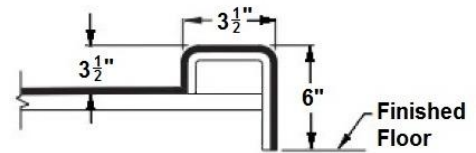

Age in Place – Low & Standard Threshold Showers

STANDARD THRESHOLD

Laurel Mountain has recently added Standard Entry showers units to their offering. (See Below)

LOW THRESHOLD SHOWERS

Laurel Mountain offers a variety of low threshold showers with a 3" or 4" thresholds. (Pages 1 & 2)