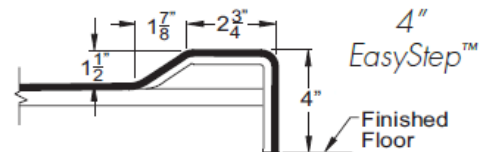

BARRIER FREE / ZERO THRESHOLD SHOWERS

The Zero / Barrier Free showers from Laurel Mountain are the solution for walk-in and roll-in bathing. The showers have 1/2" – 1 1/8" threshold / curbs that bevel to 1/4". (Pages 4-10)