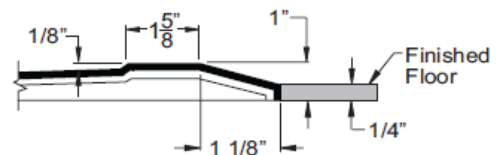

Age in Place – Low & Standard Threshold Showers

STANDARD THRESHOLD

Laurel Mountain has recently added Standard Entry showers units to their offering. (See Below)

LOW THRESHOLD SHOWERS

Laurel Mountain offers a variety of low threshold showers with a 3" or 4" thresholds. (Pages 1 & 2)

BARRIER FREE / ZERO THRESHOLD SHOWERS

The Zero / Barrier Free showers from Laurel Mountain are the solution for walk-in and roll-in bathing. The showers have 1/2" – 1 1/8" threshold / curbs that bevel to 1/4". (Pages 4-10)

STANDARD FEATURES

ALL UNITS: Sturdy shower base with textured floor, double ArmorCore reinforced walls, accessory shelves, 3 stainless steel grab bars, stainless steel curtain rod, chrome plated brass drain, accommodates shower doors, simple, easy 1-piece installation from front or rear, easy to clean high gloss premium Acrylx finish, limited lifetime warranty.

Made in the **USA**

- o **Amherst:** Also includes two seats.

Seat   Item#   MSRP

LH   1295741 $1,524

RH   1295742   1,524

One Piece - 6" Threshold

60" x 36" x 76" - Handed by SEAT

Seat   Item#   MSRP

LH   1295747 $1,524

RH   1295748   1,524

One Piece - 6" Threshold

60" x 36" x 76" - Handed by SEAT

Drain   Item#   MSRP

Center   1295740 $1,824

Multi Piece (3) - 6" Threshold

60" x 34" x 72" - Handed by DRAIN