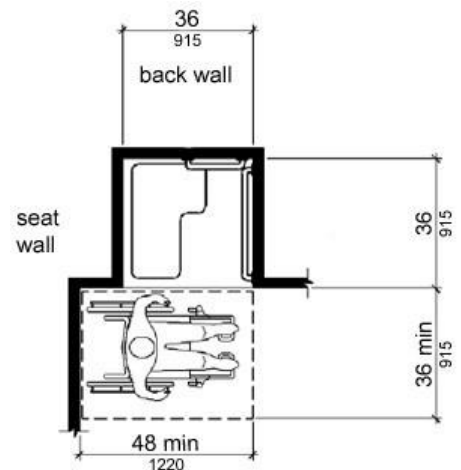

ADA Transfer Showers (minimum 36" x 36" inside dimension)

ADA Transfer Shower are designed so the user can transfer onto a fold down shower bench from a wheelchair parked outside the shower unit.

To comply with ADA requirements ADA Transfer Showers must be properly accessorized.

The following diagram illustrates the 48" clear floor space to transfer from a wheelchair to the shower seat. ADA transfer showers can be ordered with a recessed receiver flange on the seat side to accommodate a parallel wall.