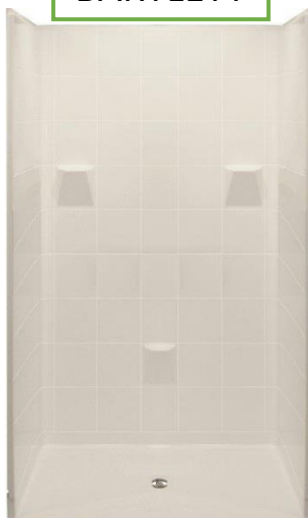

BARTLETT

Drain	Item#	MSRP
Center	711232	$1,825
<u>Multi Piece (4) - 7/8" Threshold</u>		
<u>48" x 36" x 78"</u>