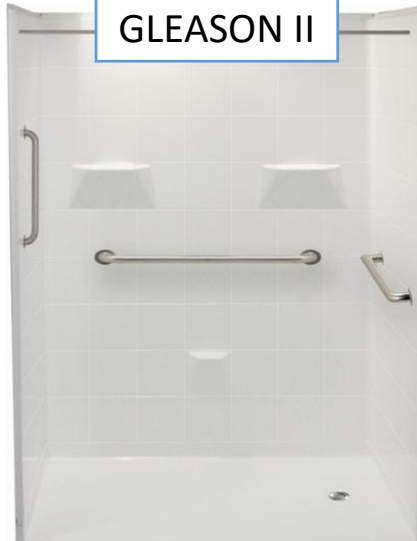

GLEASON II

Drain	Item#	MSRP
RH	661468	$3,154
LH	661472	3,154
<u>Multi Piece (5) - 1" Threshold</u>		
<u>60" x 36" x 78" - Handed by DRAIN</u>