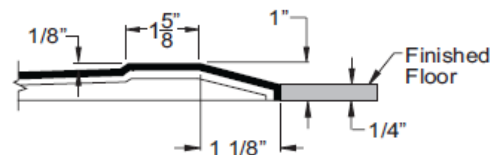

Standard Features

ALL UNITS: Sturdy shower base with textured floor, double ArmorCore reinforced walls, accessory shelves, 3 stainless steel grab bars, stainless steel curtain rod, chrome plated brass drain, accommodates shower doors, simple, easy 1-piece installation from front or rear, easy to clean high gloss premium Acrylx finish, limited lifetime warranty.

Made in the **USA**