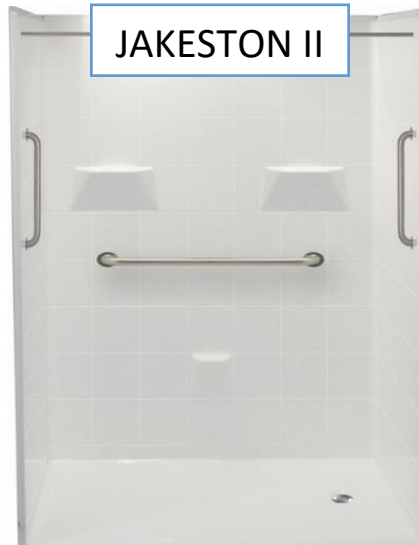

JAKESTON II

Drain	Item#	MSRP
RH	661473	$2,972
LH	661470	2,972
<u>Multi Piece (5) - 1" Threshold</u>		
<u>60" x 30" x 78" - Handed by DRAIN</u>