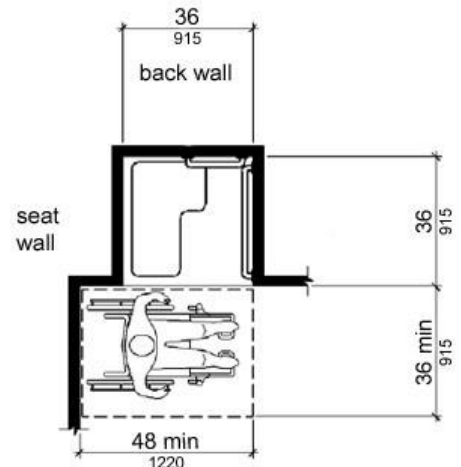

ADA Transfer Showers (minimum 36" x 36" inside dimension)

ADA Transfer Shower are designed so the user can transfer onto a fold down shower bench from a wheelchair parked outside the shower unit.

To comply with ADA requirements ADA Transfer Showers must be properly accessorized.

The following diagram illustrates the 48" clear floor space to transfer from a wheelchair to the shower seat. ADA transfer showers can be ordered with a recessed receiver flange on the seat side to accommodate a parallel wall.