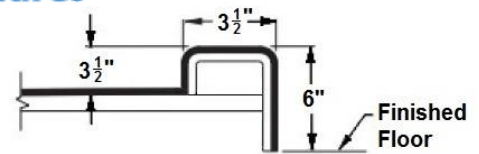

Age in Place – Showers

Standard Threshold Features

Laurel Mountain has recently added Standard Entry showers units to their offering. (Pages 2, 4-6)

Low Threshold Showers

Laurel Mountain offers a variety of low threshold showers with a 3" or 4" thresholds. (Pages 1-3)