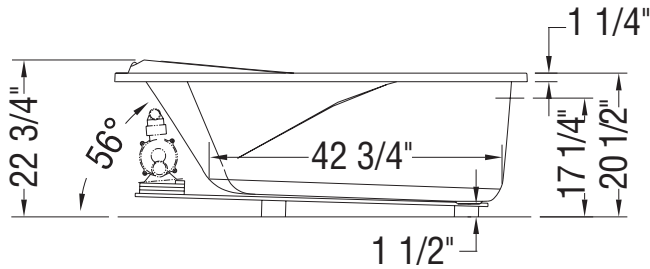

WHIRLPOOL SYSTEM

AIR SYSTEM

( ▲ ): Indicates whirlpool jets positioning

( △ ): Indicates suction positioning

( • ): Indicates airjets positioning

( ♫ ): Indicates chromatherapy light positioning

Bathtub base includes anti-vibration Neutra-Phone leg supports (not shown).

**All dimensions are approximate. Structure measurements must be verified against the unit to ensure proper fit.**