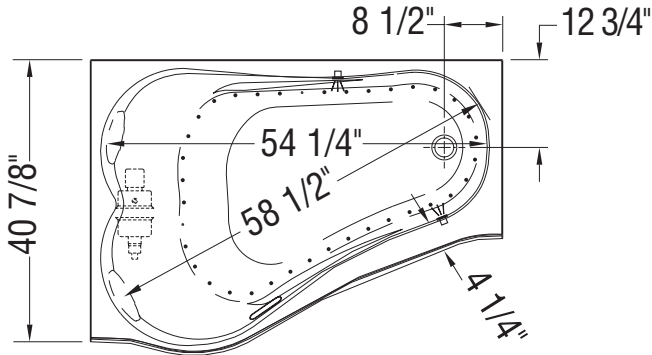

WHIRLPOOL SYSTEM

AIR SYSTEM

( ▲ ): Indicates whirlpool jets positioning

( △ ): Indicates suction positioning

( • ): Indicates airjets positioning

( ♫ ): Indicates chromatherapy light positioning

Bathtub base includes anti-vibration Neutra-Phone leg supports (not shown).

**All dimensions are approximate. Structure measurements must be verified against the unit to ensure proper fit.**