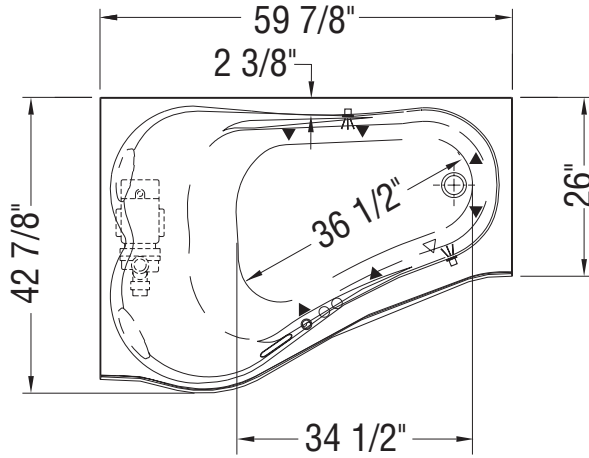

WHIRLPOOL SYSTEM

AIR SYSTEM

( ▲ ): Indicates whirlpool jets positioning

( △ ): Indicates suction positioning

( • ): Indicates airjets positioning

( ♫ ): Indicates chromatherapy light positioning

Bathtub base includes anti-vibration Neutra-Phone leg supports (not shown).

**All dimensions are approximate. Structure measurements must be verified against the unit to ensure proper fit.**