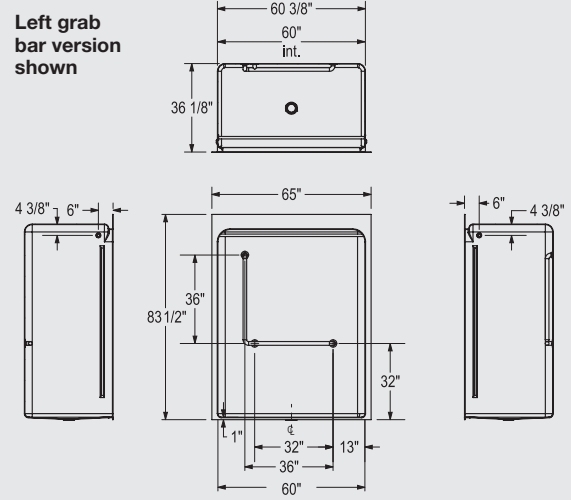

BF 3660

Code Compliant Showers 66" x 36 1/4" x 83 1/2"

Features

- Acrylic one-piece roll-in shower with roof cap
- Compliant with major accessibility codes when properly installed
- Center drain
- Textured bottom
- 1 inch skirt (no interior threshold)

Base Model

OBC Grab Bar (L/R)

OBC Compliant (L/R)

CSA Grab Bar (L/R)

CSA Compliant (L/R)

Part #	Description	Code Compliance
106800-000-001-000	Base Model	N/A
106801-000-001-001	Base Model with OBC Grab bar 36" X 36" L-shaped grab bar - (LH)	OBC
106801-000-001-002	Base Model with Grab bar 36" X 36" L-shaped grab bar - (RH)	OBC
106802-000-001-001	Fully Configured OBC Code Compliant 36" x 36" L-shaped grab bar - (LH) / Rectangular fold-up seat on right	OBC
106802-000-001-002	Fully Configured OBC Code Compliant 36" x 36" L-shaped grab bar - (RH) / Rectangular fold-up seat on left	OBC
106803-000-001-001	Base Model with CSA Grab Bar - (LH) (1X) 24" straight grab bar / (1X) 30" straight grab bar (2X) 42" straight grab bar	CSA B651-18
106803-000-001-002	Base Model with CSA Grab Bar - (RH) (1X) 24" straight grab bar / (1X) 30" straight grab bar (2X) 42" straight grab bar	CSA B651-18
106804-000-001-001	Fully configured CSA Code Compliant Model with Grab Bar - (LH) (1X) 24" straight grab bar / (1X) 30" straight grab bar (2X) 42" straight grab bar / rectangular fold-up seat on left	CSA B651-18
106804-000-001-002	Fully configured CSA Code Compliant Model with Grab Bar - (RH) (1X) 24" straight grab bar / (1X) 30" straight grab bar (2X) 42" straight grab bar / rectangular fold-up seat on right	CSA B651-18

BF 3660

Code Compliant Showers 66" x 36 1/4" x 83 1/2"

Base Model - 106800

OBC Grab Bar - 106801

OBC Compliant - 106802

Left grab bar version, seat on right shown

CSA Grab Bar - 106803

Right grab bar version shown