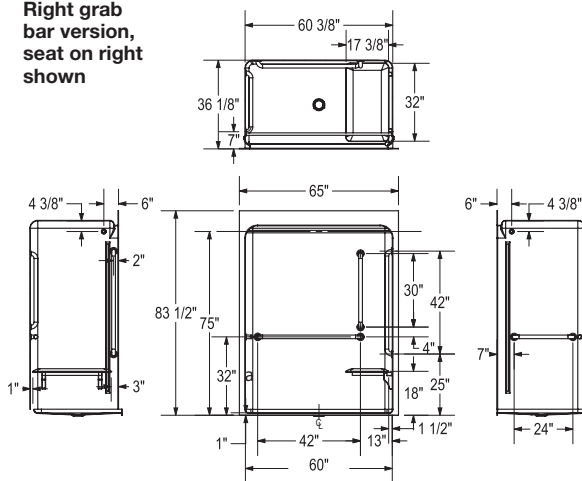

CSA Compliant - 106804

Right grab bar version, seat on right shown