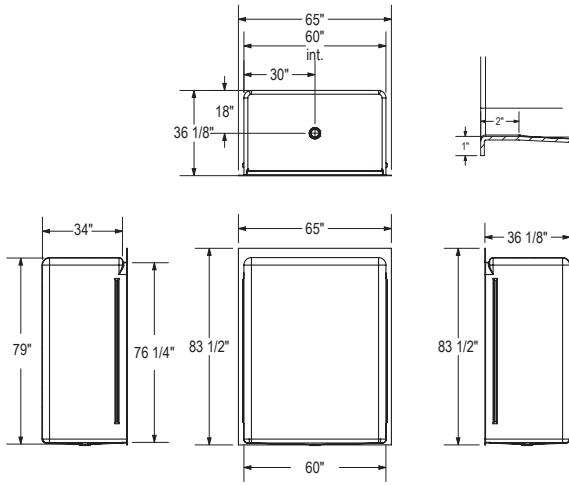

BF 3660

Code Compliant Showers 66" x 36 1/4" x 83 1/2"

Features

- Acrylic one-piece roll-in shower with roof cap
- Compliant with major accessibility codes when properly installed
- Center drain
- Textured bottom
- 1 inch skirt (no interior threshold)

Base Model

OBC Grab Bar (L/R)

OBC Compliant (L/R)

CSA Grab Bar (L/R)

CSA Compliant (L/R)

Part #	Description	Code Compliance
106800-000-001-000	Base Model	N/A
106801-000-001-001	Base Model with OBC Grab bar 36" X 36" L-shaped grab bar - (LH)	OBC
106801-000-001-002	Base Model with Grab bar 36" X 36" L-shaped grab bar - (RH)	OBC
106802-000-001-001	Fully Configured OBC Code Compliant 36" x 36" L-shaped grab bar - (LH) / Rectangular fold-up seat on right	OBC
106802-000-001-002	Fully Configured OBC Code Compliant 36" x 36" L-shaped grab bar - (RH) / Rectangular fold-up seat on left	OBC
106803-000-001-001	Base Model with CSA Grab Bar - (LH) (1X) 24" straight grab bar / (1X) 30" straight grab bar (2X) 42" straight grab bar	CSA B651-18
106803-000-001-002	Base Model with CSA Grab Bar - (RH) (1X) 24" straight grab bar / (1X) 30" straight grab bar (2X) 42" straight grab bar	CSA B651-18
106804-000-001-001	Fully configured CSA Code Compliant Model with Grab Bar - (LH) (1X) 24" straight grab bar / (1X) 30" straight grab bar (2X) 42" straight grab bar / rectangular fold-up seat on left	CSA B651-18
106804-000-001-002	Fully configured CSA Code Compliant Model with Grab Bar - (RH) (1X) 24" straight grab bar / (1X) 30" straight grab bar (2X) 42" straight grab bar / rectangular fold-up seat on right	CSA B651-18

BF 3660

Code Compliant Showers 66" x 36 1/4" x 83 1/2"

Base Model - 106800

OBC Grab Bar - 106801

OBC Compliant - 106802

Left grab bar version, seat on right shown

CSA Grab Bar - 106803

Right grab bar version shown