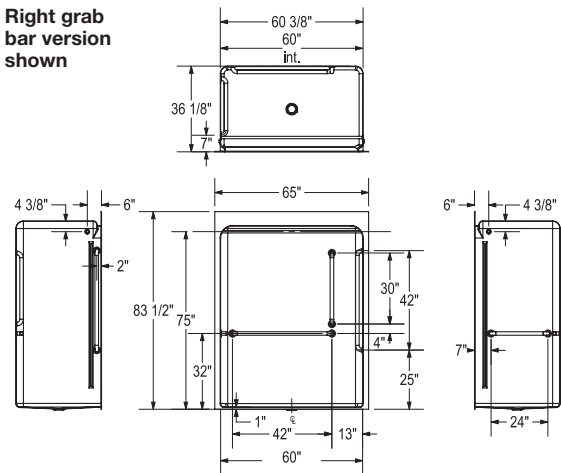

BF 3660

Code Compliant Showers 66" x 36 1/4" x 83 1/2"

Features

- Acrylic one-piece roll-in shower with roof cap
- Compliant with major accessibility codes when properly installed
- Center drain
- Textured bottom
- 1 inch skirt (no interior threshold)

Base Model

OBC Grab Bar (L/R)

OBC Compliant (L/R)

CSA Grab Bar (L/R)

CSA Compliant (L/R)

Part #	Description	Code Compliance
106800-000-001-000	Base Model	N/A
106801-000-001-001	Base Model with OBC Grab bar 36" X 36" L-shaped grab bar - (LH)	OBC
106801-000-001-002	Base Model with Grab bar 36" X 36" L-shaped grab bar - (RH)	OBC
106802-000-001-001	Fully Configured OBC Code Compliant 36" x 36" L-shaped grab bar - (LH) / Rectangular fold-up seat on right	OBC
106802-000-001-002	Fully Configured OBC Code Compliant 36" x 36" L-shaped grab bar - (RH) / Rectangular fold-up seat on left	OBC
106803-000-001-001	Base Model with CSA Grab Bar - (LH) (1X) 24" straight grab bar / (1X) 30" straight grab bar (2X) 42" straight grab bar	CSA B651-18
106803-000-001-002	Base Model with CSA Grab Bar - (RH) (1X) 24" straight grab bar / (1X) 30" straight grab bar (2X) 42" straight grab bar	CSA B651-18
106804-000-001-001	Fully configured CSA Code Compliant Model with Grab Bar - (LH) (1X) 24" straight grab bar / (1X) 30" straight grab bar (2X) 42" straight grab bar / rectangular fold-up seat on left	CSA B651-18
106804-000-001-002	Fully configured CSA Code Compliant Model with Grab Bar - (RH) (1X) 24" straight grab bar / (1X) 30" straight grab bar (2X) 42" straight grab bar / rectangular fold-up seat on right	CSA B651-18

BF 3660

Code Compliant Showers 66" x 36 1/4" x 83 1/2"

Base Model - 106800

OBC Grab Bar - 106801

OBC Compliant - 106802

Left grab bar version, seat on right shown

CSA Grab Bar - 106803

Right grab bar version shown