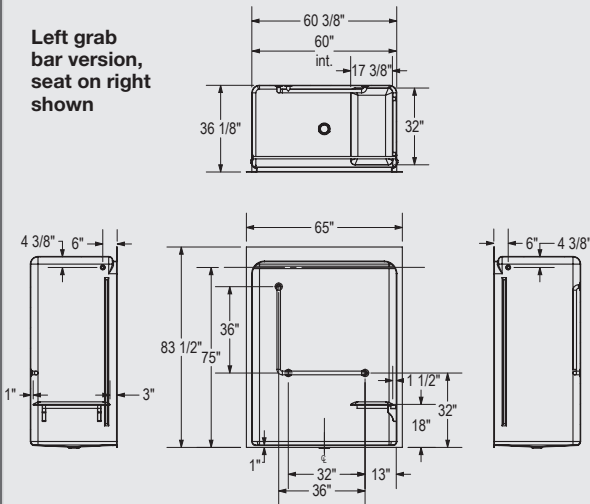

BF 3660

Code Compliant Showers 66" x 36 1/4" x 83 1/2"

Features

- Acrylic one-piece roll-in shower with roof cap
- Compliant with major accessibility codes when properly installed
- Center drain
- Textured bottom
- 1 inch skirt (no interior threshold)

Base Model

OBC Grab Bar (L/R)

OBC Compliant (L/R)

CSA Grab Bar (L/R)

CSA Compliant (L/R)

Part #	Description	Code Compliance
106800-000-001-000	Base Model	N/A
106801-000-001-001	Base Model with OBC Grab bar 36" X 36" L-shaped grab bar - (LH)	OBC
106801-000-001-002	Base Model with Grab bar 36" X 36" L-shaped grab bar - (RH)	OBC
106802-000-001-001	Fully Configured OBC Code Compliant 36" x 36" L-shaped grab bar - (LH) / Rectangular fold-up seat on right	OBC
106802-000-001-002	Fully Configured OBC Code Compliant 36" x 36" L-shaped grab bar - (RH) / Rectangular fold-up seat on left	OBC
106803-000-001-001	Base Model with CSA Grab Bar - (LH) (1X) 24" straight grab bar / (1X) 30" straight grab bar (2X) 42" straight grab bar	CSA B651-18
106803-000-001-002	Base Model with CSA Grab Bar - (RH) (1X) 24" straight grab bar / (1X) 30" straight grab bar (2X) 42" straight grab bar	CSA B651-18
106804-000-001-001	Fully configured CSA Code Compliant Model with Grab Bar - (LH) (1X) 24" straight grab bar / (1X) 30" straight grab bar (2X) 42" straight grab bar / rectangular fold-up seat on left	CSA B651-18
106804-000-001-002	Fully configured CSA Code Compliant Model with Grab Bar - (RH) (1X) 24" straight grab bar / (1X) 30" straight grab bar (2X) 42" straight grab bar / rectangular fold-up seat on right	CSA B651-18

BF 3660

Code Compliant Showers 66" x 36 1/4" x 83 1/2"

Base Model - 106800

OBC Grab Bar - 106801

OBC Compliant - 106802

Left grab bar version, seat on right shown

CSA Grab Bar - 106803

Right grab bar version shown