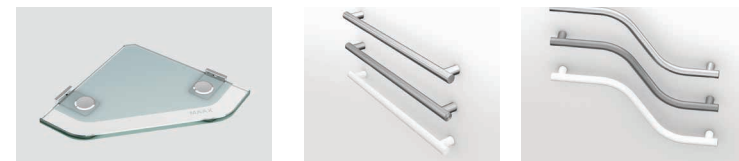

## Options

OPTION	DESCRIPTION	COLORS & FINISHES	PRICE LIST CODE
<b>Glass Shelf</b>	10 mm frosted glass with a clear band along the edge	N/A	10060311
<b>Modern Straight Grab Bar with Flange</b>	30"	White (002)	10029998-002
		Chrome (084)	10029998-084
		Brushed Nickel (105)	10029998-105
	18"	White (002)	10029996-002
		Chrome (084)	10029996-084
		Brushed Nickel (105)	10029996-105
<b>Curved Grab Bar with Flange</b>	32" Left Hand	White (002)	10030095-002
		Chrome (084)	10030095-084
		Brushed Nickel (105)	10030095-105