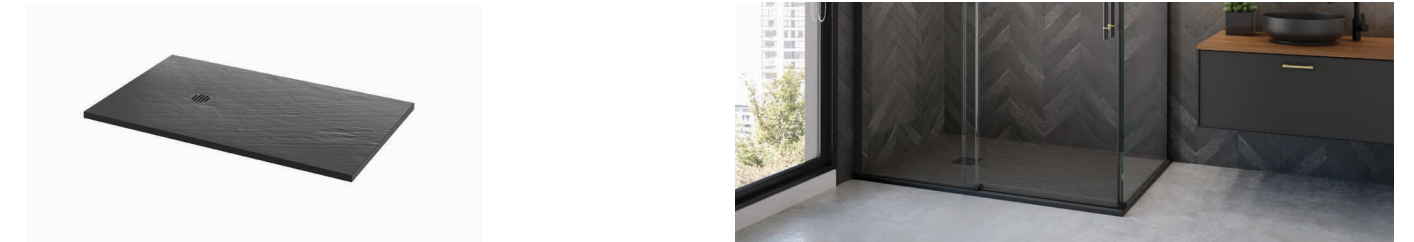

■ B3Square Smooth & *Stabili-T

MODEL	INSTALLATION	DRAIN POSITION	STANDARD COLOR	DIMENSIONS (in.)
B3Square Smooth & *Stabili-T	Alcove, Left Corner, Right Corner, *Alcove deep, *Wall Mounted, *Tunnel	Center, Left, Right, *Backend	White (001)	36 x 36 x 3
				42 x 36 x 3
				48 x 32 x 3
				48 x 34 x 3
				48 x 36 x 3
				60 x 30 x 3
				60 x 32 x 3
				60 x 34 x 3
				60 x 36 x 3
				60 x 42 x 3
72 x 36 x 3				

■ B3Round Smooth & *Stabili-T

MODEL	INSTALLATION	DRAIN POSITION	STANDARD COLOR	DIMENSIONS (in.)
B3Round Smooth & *Stabili-T	Alcove, Left Corner, Right Corner, *Alcove deep, *Wall Mounted, *Tunnel	Center, *Left, *Right, *Backend	White (001)	36 x 36 x 3
				42 x 36 x 3
				48 x 32 x 3
				48 x 34 x 3
				48 x 36 x 3
				60 x 30 x 3
				60 x 32 x 3
				60 x 34 x 3
				60 x 36 x 3
				60 x 42 x 3

■ B3X Smooth & *Stabili-T

MODEL	INSTALLATION	DRAIN POSITION	STANDARD COLOR	DIMENSIONS (in.)
B3X Smooth & *Stabili-T	Alcove, Left Corner, Right Corner	Center, *Left, *Right	White (001)	36 x 36 x 3
				42 x 36 x 3
				48 x 36 x 3
				60 x 32 x 3
				60 x 36 x 3

* Available in selected models.

* Please refer to maax.ca for product codes

■ Fossil

MODEL	INSTALLATION	DRAIN POSITION	STANDARD COLOR	DIMENSIONS (in.)	PRICE LIST CODE
Fossil Base	Alcove, Corner	End	Graphite (905)	60 x 36 x 1^{3/8}	106881-E-526-905