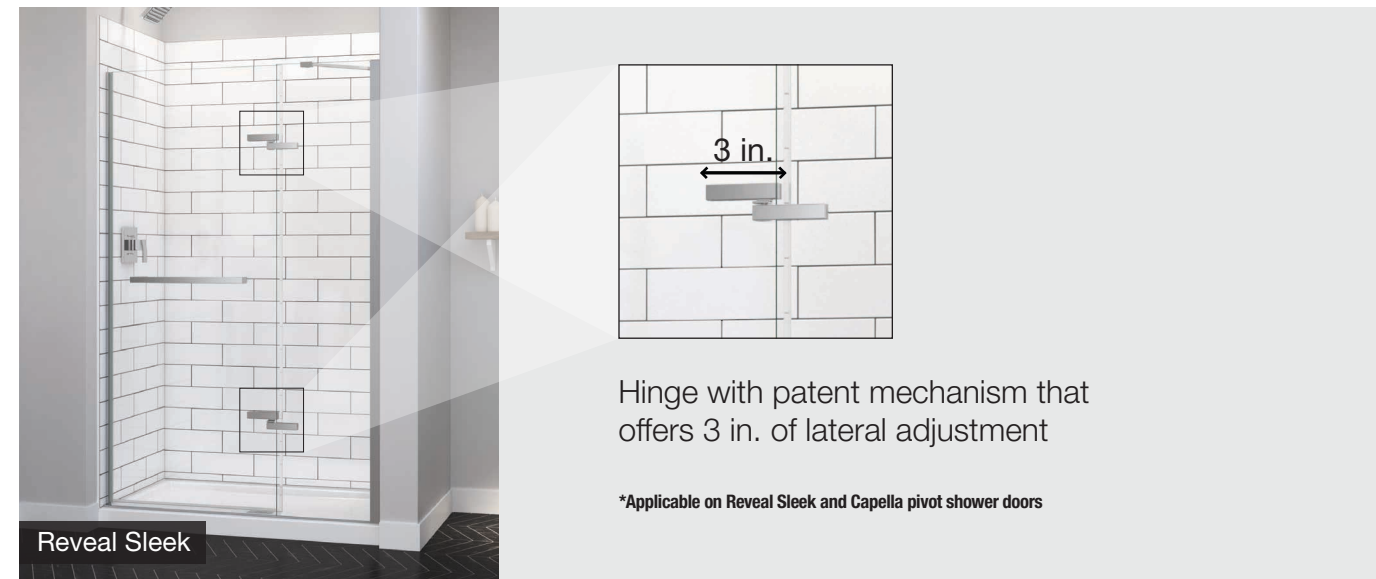

■ Reveal Sleek Return Panel

PRODUCT	PRODUCT TYPE	DIMENSIONS (in.)	GLASS THICKNESS (in.)	STANDARD GLASS	FRAME COLOR	PRICE LIST CODE
Reveal Sleek	Return Panel for 32 in. Base	30-32 x 71	5/16 (8 mm)	Clear (900)	Chrome (084)	139581-900-084
					Dark Bronze (173)	139581-900-173
					Brushed Nickel (305)	139581-900-305
					Matte Black (350)	139581-900-340
Reveal Sleek	Return Panel for 34 in. Base	31-34 x 71	5/16 (8 mm)	Clear (900)	Chrome (084)	139582-900-084
					Dark Bronze (173)	139582-900-173
					Brushed Nickel (305)	139582-900-305
					Matte Black (350)	139582-900-340
Reveal Sleek	Return Panel for 36 in. Base	34-36 x 71	5/16 (8 mm)	Clear (900)	Chrome (084)	139583-900-084
					Dark Bronze (173)	139583-900-173
					Brushed Nickel (305)	139583-900-305
					Matte Black (350)	139583-900-340

■ Vela – Sliding Shower and Tub Shower Door