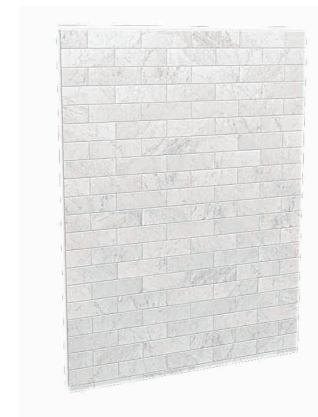

DIMENSIONS (in.)	PATTERN	STANDARD COLOR	PRICE LIST CODE
60 x 80	Factory Rough	Vapor (516)	103422-304-516
	Factory Sleek	Smoke (517)	103422-305-517
	Erosion	Taupe (512)	103422-306-512
		Bora white (513)	103422-306-513
		Pebble grey (514)	103422-306-514
		Charcoal (515)	103422-306-515
	Marble	Carrara (508)	103422-307-508
	Organik	Permafrost (504)	103422-312-504
		Clay (505)	103422-312-505
		Loam (507)	103422-312-507
	Smooth	Thunder Grey (019)	103422-311-019
		Ash Grey (501)	103422-311-501
		White (523)	103422-311-523
	Wallpaper	Funky Vertigo (518)	103422-308-518
		Hexa Shades (519)	103422-309-519
		Hexa Waterfall (520)	103422-309-520
		Squares Interlink (521)	103422-310-521