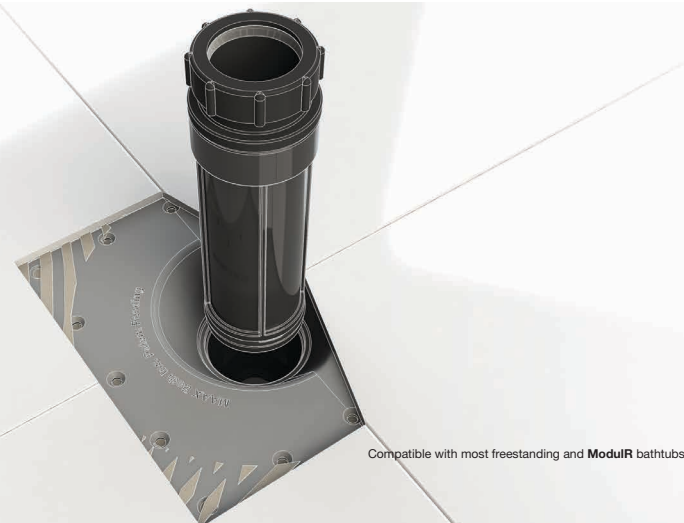

Optik 6636 F

MODEL	DIMENSIONS (in.)	DRAIN POSITION	SKIRT COLOR	PRICE LIST CODE
Optik 6636 F	66 x 36 x 24	Center	White (001)	105742-000-001
			Sterling Silver (006)	105742-000-006
			Black (015)	105742-000-015
			Thunder Grey (019)	105742-000-019

Pocono

MODEL	DIMENSIONS (in.)	DRAIN POSITION	STANDARD COLOR	PRICE LIST CODE
Pocono	58 x 32 x 23	Center	White (002)	106995-000-002

Sonoma

MODEL	DIMENSIONS (in.)	DRAIN POSITION	STANDARD COLOR	PRICE LIST CODE
Sonoma	58 x 32 x 27	Center	White (002)	106996-000-002

F² Drain

- **Fast & easy installation**
  Quick connection and perfect alignment without measurements
- **Peace of mind**
  Allows you to do a quick leak test before completing the installation
- **Serviceable**
  Access plumbing with ease
- **Exclusive**
  Works with MAAX's most popular freestanding bathtubs
- **Reduce damage risk**
  Use our new bathtub templates to position the F2 Drain at rough-in step and order your bathtub later

1-Piece Corner Bathtubs

Mackenzie Corner (AcryIX)

MODEL	DIMENSIONS (in.)	DRAIN POSITION	STANDARD COLOR	PRICE LIST CODE
Mackenzie Corner Access 6030	60 x 30 x 14	Right	White (002)	106815-R-000-002
		Left		106815-L-000-002
Mackenzie Corner Access 6030 AFR	60 x 30 x 16	Right	White (002)	106816-R-000-002
		Left		106816-L-000-002
Mackenzie Corner 6030	60 x 30 x 18	Right	White (002)	106811-R-000-002
		Left		106811-L-000-002
Mackenzie Corner 6030 AFR	60 x 30 x 20	Right	White (002)	106812-R-000-002
		Left		106812-L-000-002
Mackenzie Corner 6032	60 x 32 x 18	Right	White (002)	106813-R-000-002
		Left		106813-L-000-002
Mackenzie Corner 6032 AFR	60 x 32 x 20	Right	White (002)	106814-R-000-002
		Left		106814-L-000-002

IF/IFS Models

Exhibit (Acrylic)