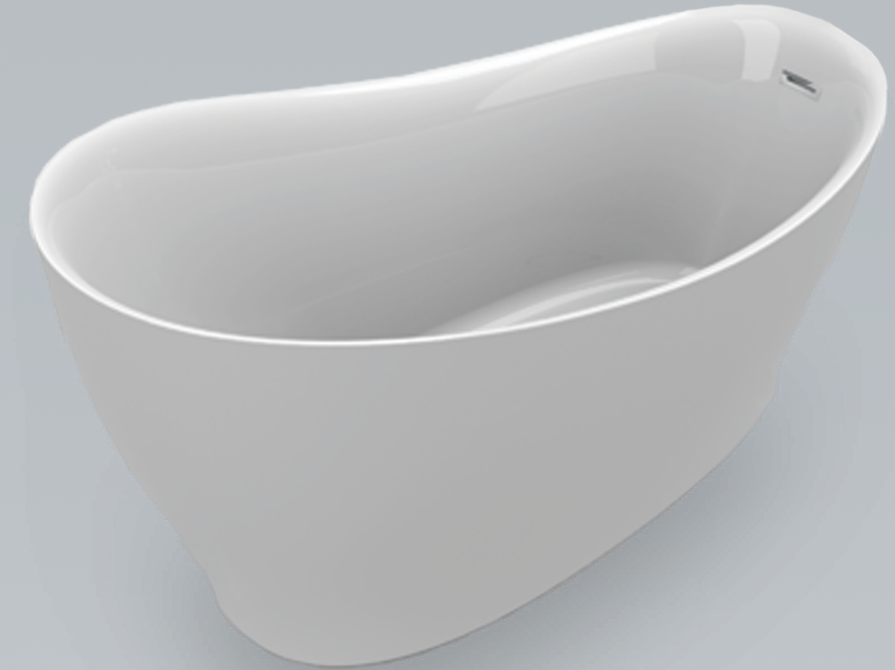

Select the compatible door for your bathtub or shower base from the list below.

Alcove Bathtub

BASE MODEL	COMPATIBLE DOOR	PAGE NUMBER
Alcove 60"	Vela Tub Door	p. 41-42
	Edge Access	p. 33
	Uptown Tub Door	p. 44
	Incognito Tub Door Family	p. 44
	Revelation Tub Door Family	p. 44

Alcove Shower Base

BASE MODEL	COMPATIBLE DOOR	PAGE NUMBER
Alcove 32"	ModulR 32"	p. 36
Alcove 36"	ModulR 36"	p. 36
Alcove 48"	Vela 48"	p. 41-42
	Nebula 48"	p. 37
	ModulR 48"	p. 36
	Halo Pro & Halo Pro GS 48"	p. 34-35
	Reveal Sleek 48"	p. 39-40
	Incognito Door Family 48"	p. 44
	Uptown Door Family 48"	p. 44
Alcove 60"	Vela 60"	p. 41-42
	Nebula 60"	p. 37
	ModulR 60"	p. 36
	Halo Pro & Halo Pro GS 60"	p. 34-35
	Reveal Sleek 60"	p. 39-40
	Incognito Door Family 60"	p. 44
	Uptown Door Family 60"	p. 44

Corner Shower Base

BASE MODEL	COMPATIBLE DOOR	PAGE NUMBER
Corner 36" x 36"	ModulR 36" + RP 36*	p. 36
Corner 48" x 36"	Vela 48" + RP 36	p. 41-42
	Nebula 48" + RP 36	p. 37
	ModulR 48" + RP 36	p. 36
	Halo Pro & Halo Pro GS 48" + RP 36"	p. 34-35
	Reveal Sleek 48" + RP 36	p. 39-40
Corner 60" x 32"	Uptown Door Family 48" + RP 36	p. 44
	Vela 60" + RP 32	p. 41-42
	Nebula 60" + RP 32	p. 37
	ModulR 60" + RP 32	p. 36
	Halo Pro 60" + RP 32	p. 34-35
Corner 60" x 36"	Reveal Sleek 60" + RP 32	p. 39-40
	Uptown Door Family 60" + RP 32	p. 44
	Vela 60" + RP 36	p. 41-42
	Nebula 60" + RP 36	p. 37
	ModulR 60" + RP 36	p. 36
	Halo Pro & Halo Pro GS 60" + RP 36"	p. 34-35
	Uptown Door Family 60" + RP 36	p. 44
	Reveal Sleek 60" + RP 36	p. 39-40

*RP = Return Panel

3D Innovation!

View our Products from Every Angle!

Take full advantage of our new 3D models functionality by having fun playing with all of our one-piece freestanding tubs.

Grab the bathtub with your mouse (or drag your finger) and manipulate it 360 degrees in order to see it from the left, right or top. You can also zoom in to examine it from a close-up perspective.

Visit maax.com/3Dinnovation

maax.com/products/innovations/2-piece-freestanding-bathtubs