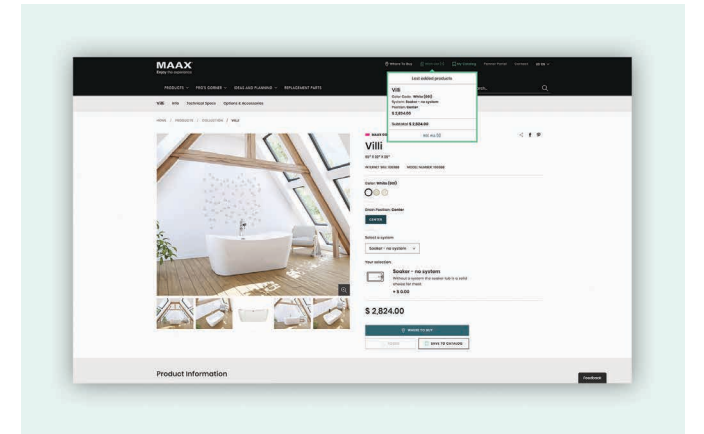

Note: See page 35 for the compatible Return Panel for the Vela doors

# Get inspired, build your unique shower and create your shopping wish list.

Visit us from any device at [MAAX.com](http://MAAX.com)

### Browse from anywhere

Now fully responsive, the MAAX website is available on any device, whether you are in-store on your mobile phone or at work on your desktop.