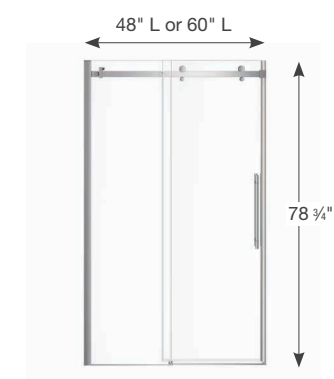

Vela

- 8 mm (5/16") tempered glass, 78 3/4" high
- Reversible shower door for left or right opening
- Detachable door guide to distance the glass when cleaning