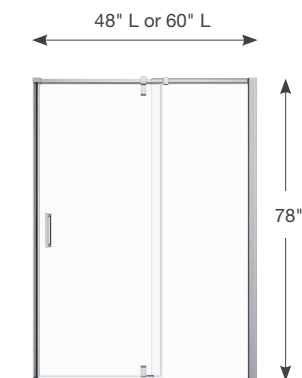

ModulR

- 8 mm (5/16") clear tempered glass with Lotus protection
- Pivot with gradual closing to ensure watertightness
- Magnetic closure for a watertight seal

Capella 78 and Duel Alto 78 – Coming Soon