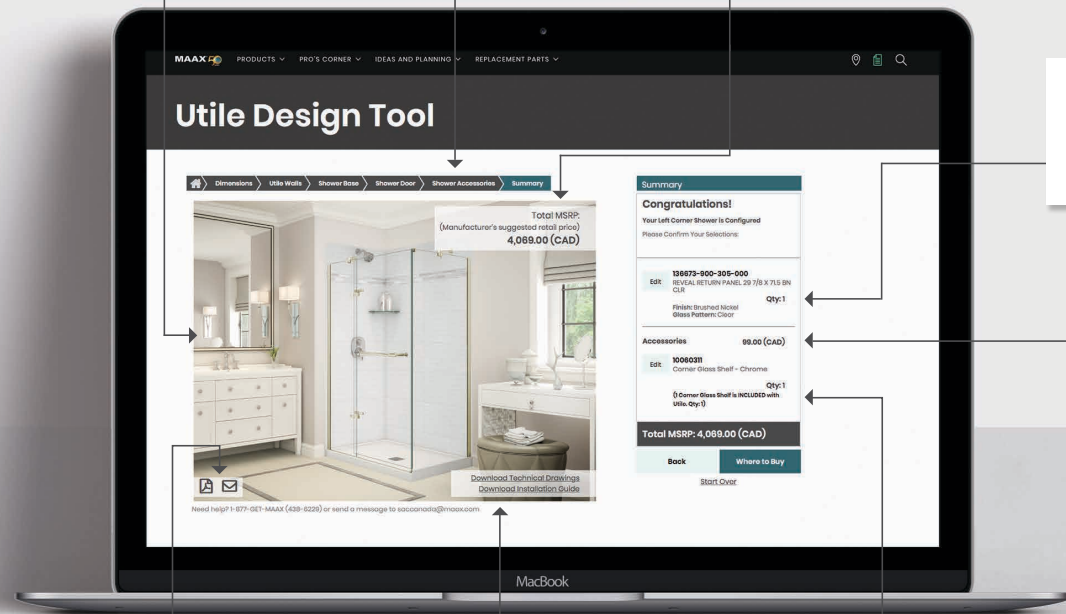

For more information about models and pricing, visit <https://maax.ca/shower-bases>

# Build your unique shower solution

Quickly confirm your selections and dimensions on the **3D model image**

**Easily change or modify** product configurations

**Total list price** is visible throughout the process

Quickly access **correct part numbers** to ensure order accuracy

Consult list prices for each product and accessory

Easily review the **design details** before placing an order

**Print on the spot or send by email** for quick validation and design confirmation

Direct access to **technical drawings**

IT'S NOT TILE. IT'S Utile.

[maax.ca/utile-configurator](http://maax.ca/utile-configurator)

Showers

Freestyle Family