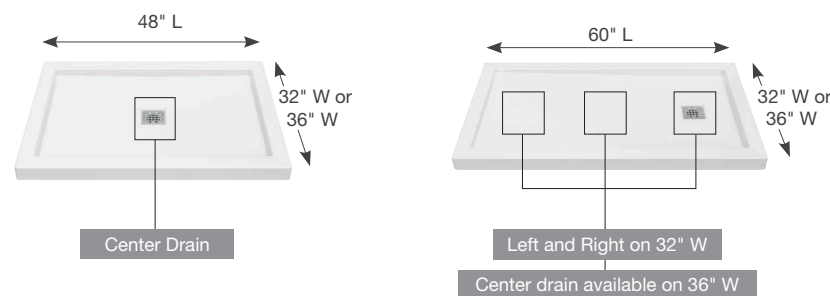

2. Select your base (required)

B3Square or B3Round Bases (only compatible models)

- 48" L x 32" or 36" W
- 60" L x 32" or 36" W

- Acrylic rectangular shower base with square or round drain
- Smooth or Stabili-T floor finish
- 3" low threshold base
- Center drain 48" base
- Left, right or center drain 60" base