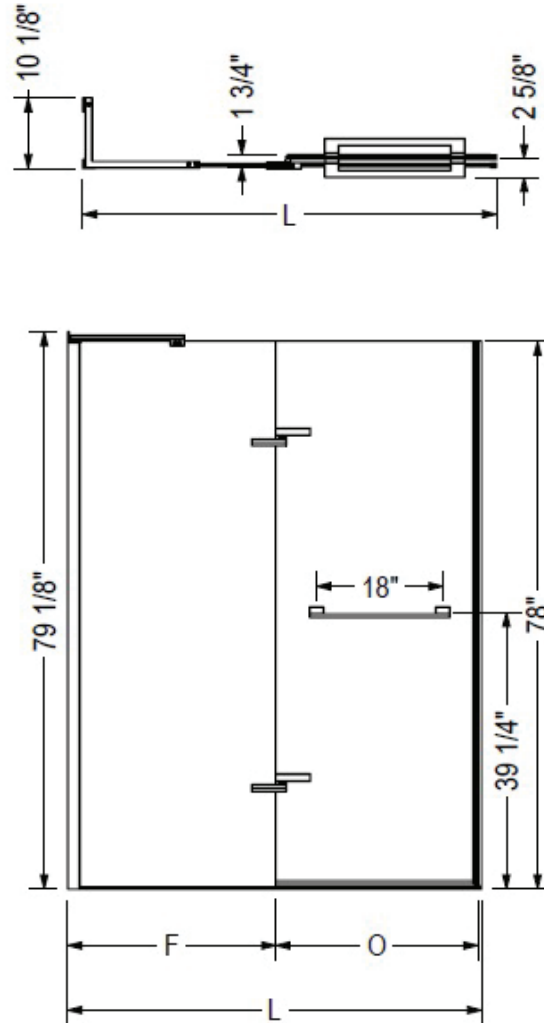

Capella 78

Pivot Shower Door – 8mm

Key Features:

- GlassShield® technology pre-installed - provides extra layer of security for homes with children or elderly residents
- Wide opening - ease the access in and out of shower
- Strongly built sill, permanently fixed on the base - better water barrier
- Hinge with patent mechanism - offer 3" of lateral adjustment
- Additional 3/4" of out-of-plumb adjustment
- Header-less door, no height restriction
- New design, 17/8" deep, makes it compatible with many bases and tile solutions
- Reversible shower door allowing left or right opening
- Magnetized closure provides watertight solution
- Alcove & Corner installation - combine with a Capella return panel for a corner shower solution
- Support arm to increase sturdiness included

Description	Dimensions	Finish	Glass Thickness	Model #
Capella 32 - 78 Pivot Shower Door	32 1/2"-35 1/2" x 78"	Chrome (084) Brushed Nickel (305) Matte Black (340)	5/16" (8 mm)	139584-810-084 139584-810-305 139584-810-340
Capella 44 - 78 Pivot Shower Door	44"-47" x 78"		5/16" (8 mm)	139586-810-084 139586-810-305 139586-810-340
Capella 56 - 78 Pivot Shower Door	56"-59" x 78"		5/16" (8 mm)	139587-810-084 139587-810-305 139587-810-340
Capella Return Panel for 32" Base	30 1/16" x 78"		5/16" (8 mm)	139588-810-084 139588-810-305 139588-810-340
Capella Return Panel for 36" Base	34 1/16" x 78"		5/16" (8 mm)	139590-810-084 139590-810-305 139590-810-340

Capella 78

Pivot Shower Door – 8mm

Code	Description	L	F	O
139584	Capella 78" x 32 1/2" - 35 1/2"	32 1/2" - 35 1/2"	5 3/8"	23 3/4" x 26 3/4"
139586	Capella 78" x 44" - 47"	44" - 47"	16 7/8"	23 3/4" x 26 3/4"
139587	Capella 78" x 56" - 59"	56" - 59"	28 7/8"	23 3/4" x 26 3/4"

Wall adjustment = 3/4"

All dimensions are approximate. Structure measurements must be verified against the unit to ensure proper fit.

[Watch Installation Video](#)