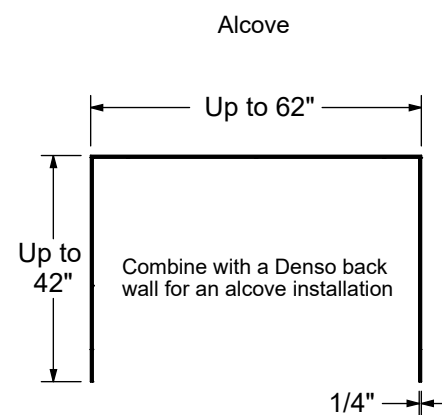

Features:

- Perfect wall solution for an alcove or corner layout up to 42 in. by 62 in. installation with a maximum height of 84 in.
- Realistic tile wall look made of durable solid surface material with textured grout lines
- Two matte tile patterns available
- Solid 1-piece wall panels that can be installed directly on drywall or over tile
- Walls can be easily cut to adapt to most shower spaces and fit on most products
- Can be paired with a choice of distinctive shelves for additional storage (sold separately)

Description	Model #
Denso 36 in. 2 Wall Kit – Traditional Subway	107227
Denso 42 in. 2 Wall Kit – Traditional Subway	107228
Denso 62 in. Back Wall – Traditional Subway	107229
Denso 50 in. Back Wall – Traditional Subway	107230

TOP VIEW (ASSEMBLED)

All dimensions are approximate. Structure measurements must be verified against the unit to ensure proper fit.