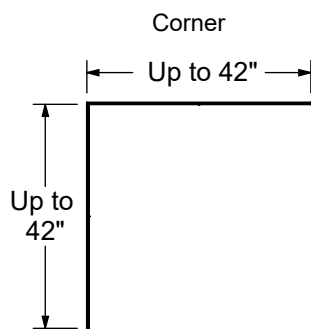

Description	Model #
Denso 36 in. 2 Wall Kit – Traditional Subway	107227
Denso 42 in. 2 Wall Kit – Traditional Subway	107228
Denso 62 in. Back Wall – Traditional Subway	107229
Denso 50 in. Back Wall – Traditional Subway	107230

Code	Description	W (in.)	Code	Description	W (in.)
107226 / 107230	Denso 50" Back Wall	50	107223 / 107227	Denso 36" Side Wall	36
107225 / 107229	Denso 62" Back Wall	62	107224 / 107228	Denso 42" Side Wall	42

TOP VIEW (ASSEMBLED)

All dimensions are approximate. Structure measurements must be verified against the unit to ensure proper fit.