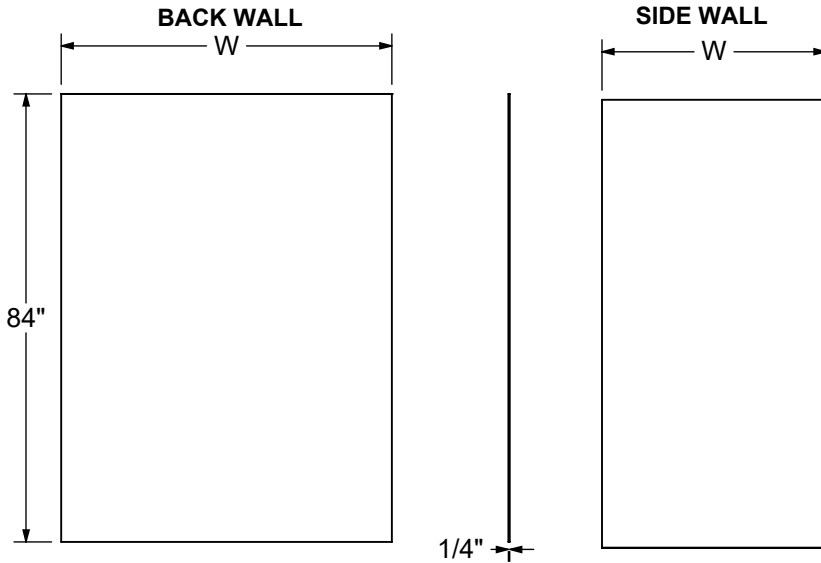

Denso Wall Solution

The most versatile tiled wall look solution